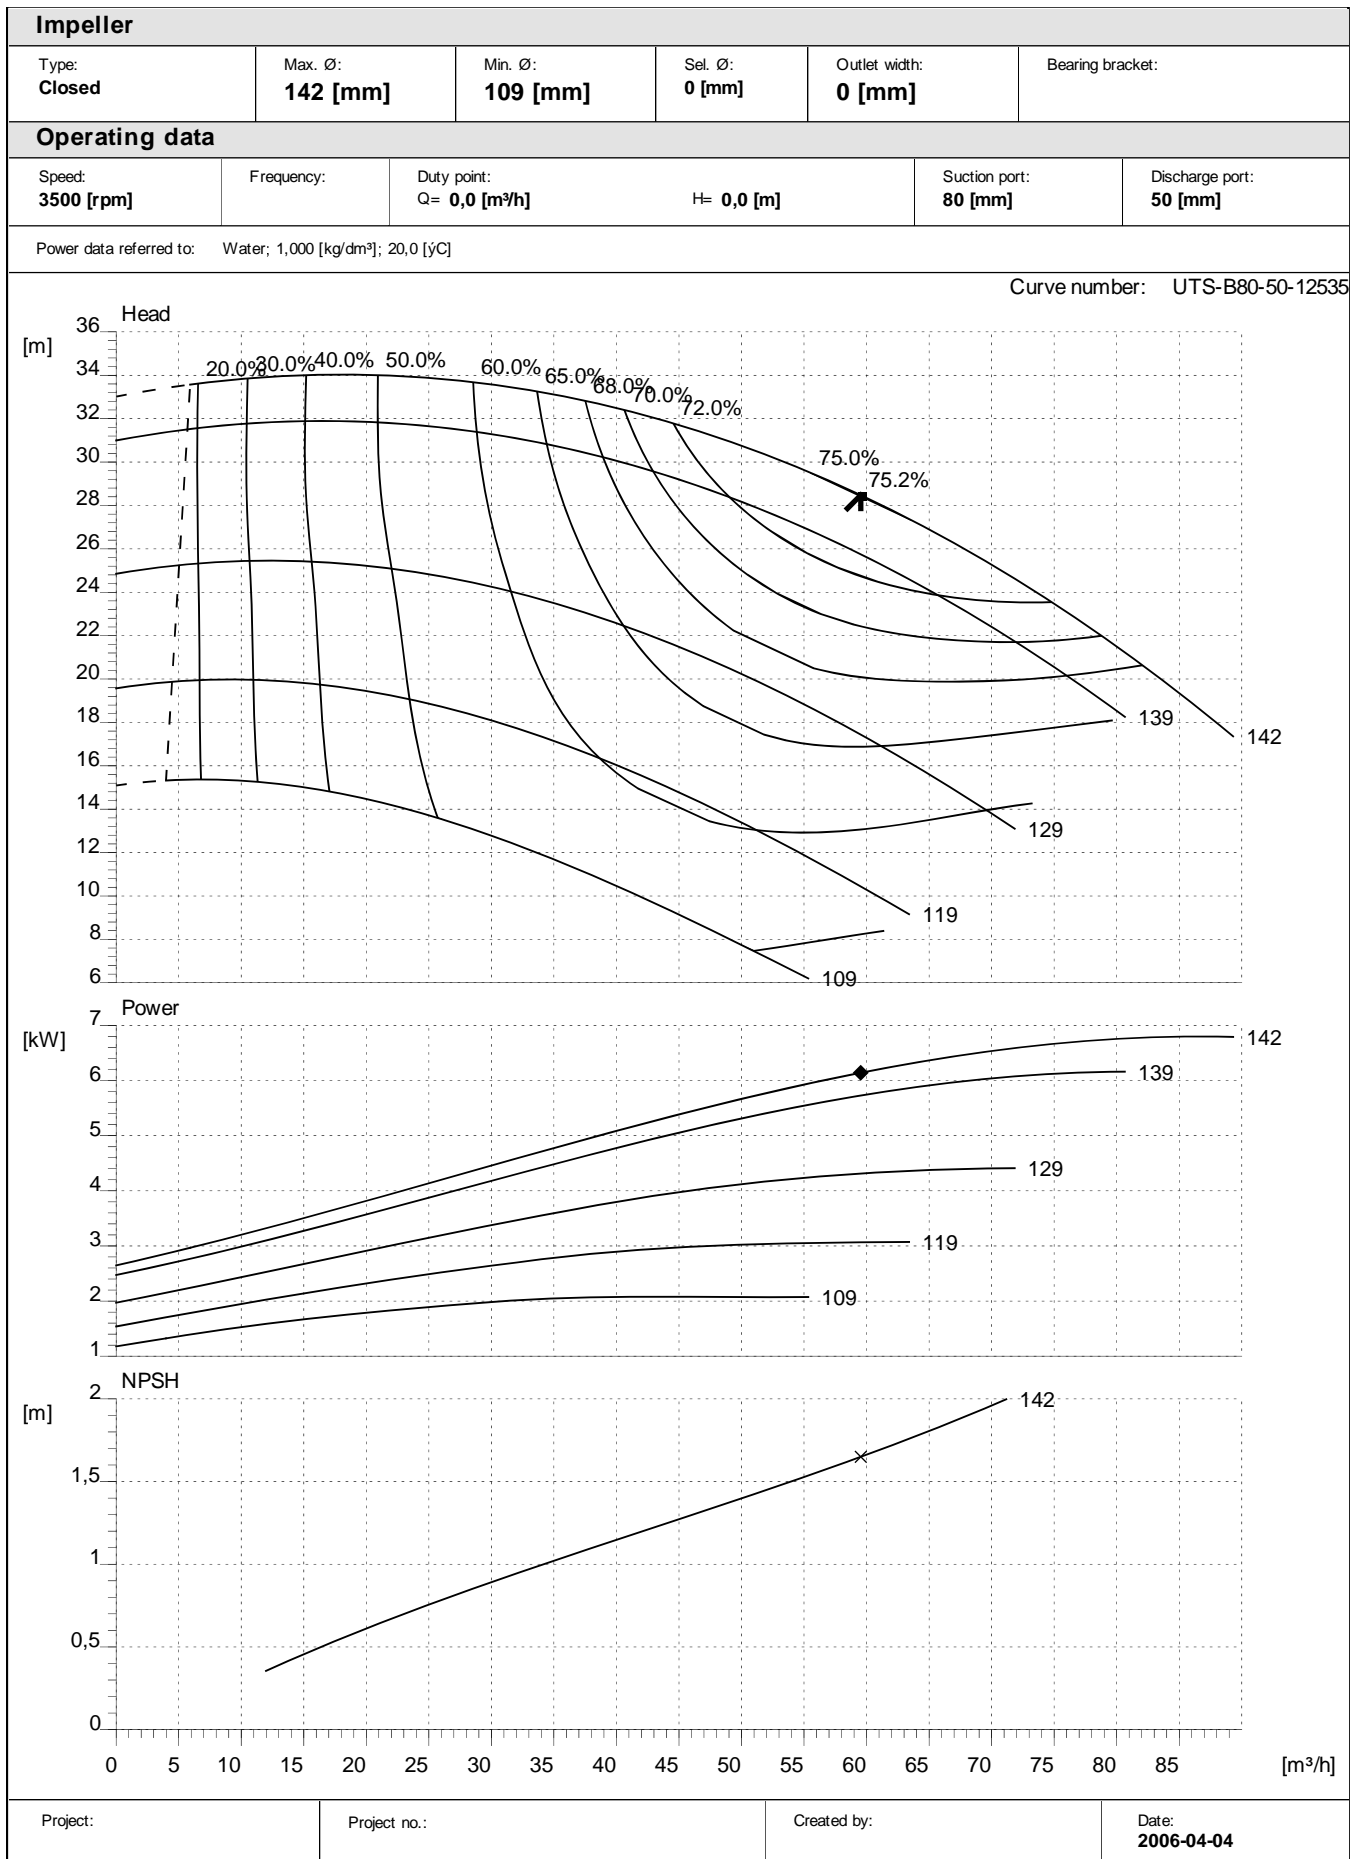

Performance curves:

UTS-B 80-50-125

Project:

Project no.:

Created by:

Date:
2006-04-04