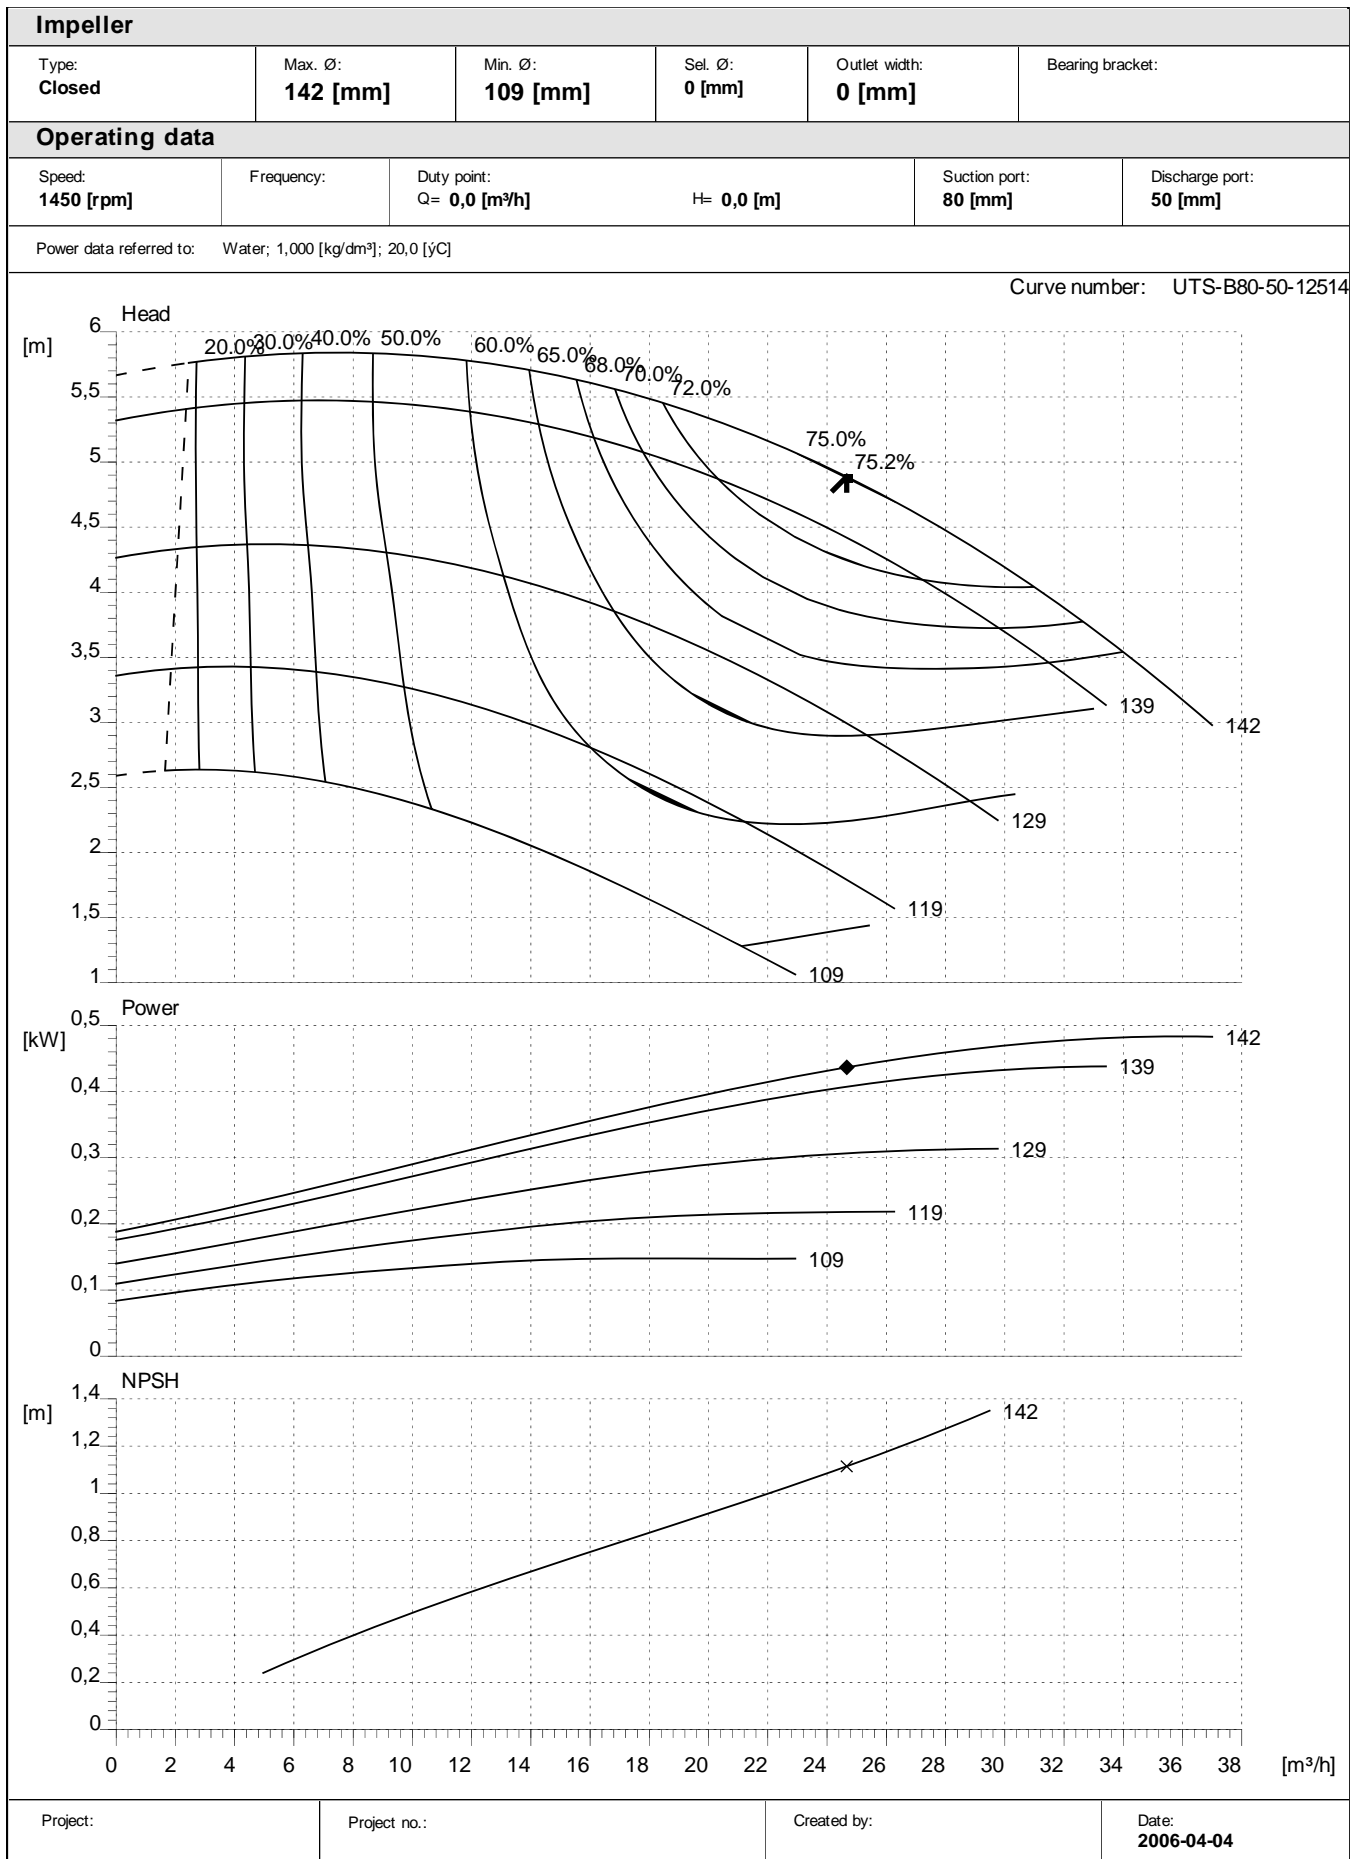

Performance curves:

UTS-B 80-50-125

Project:

Project no.:

Created by:

Date:
2006-04-04