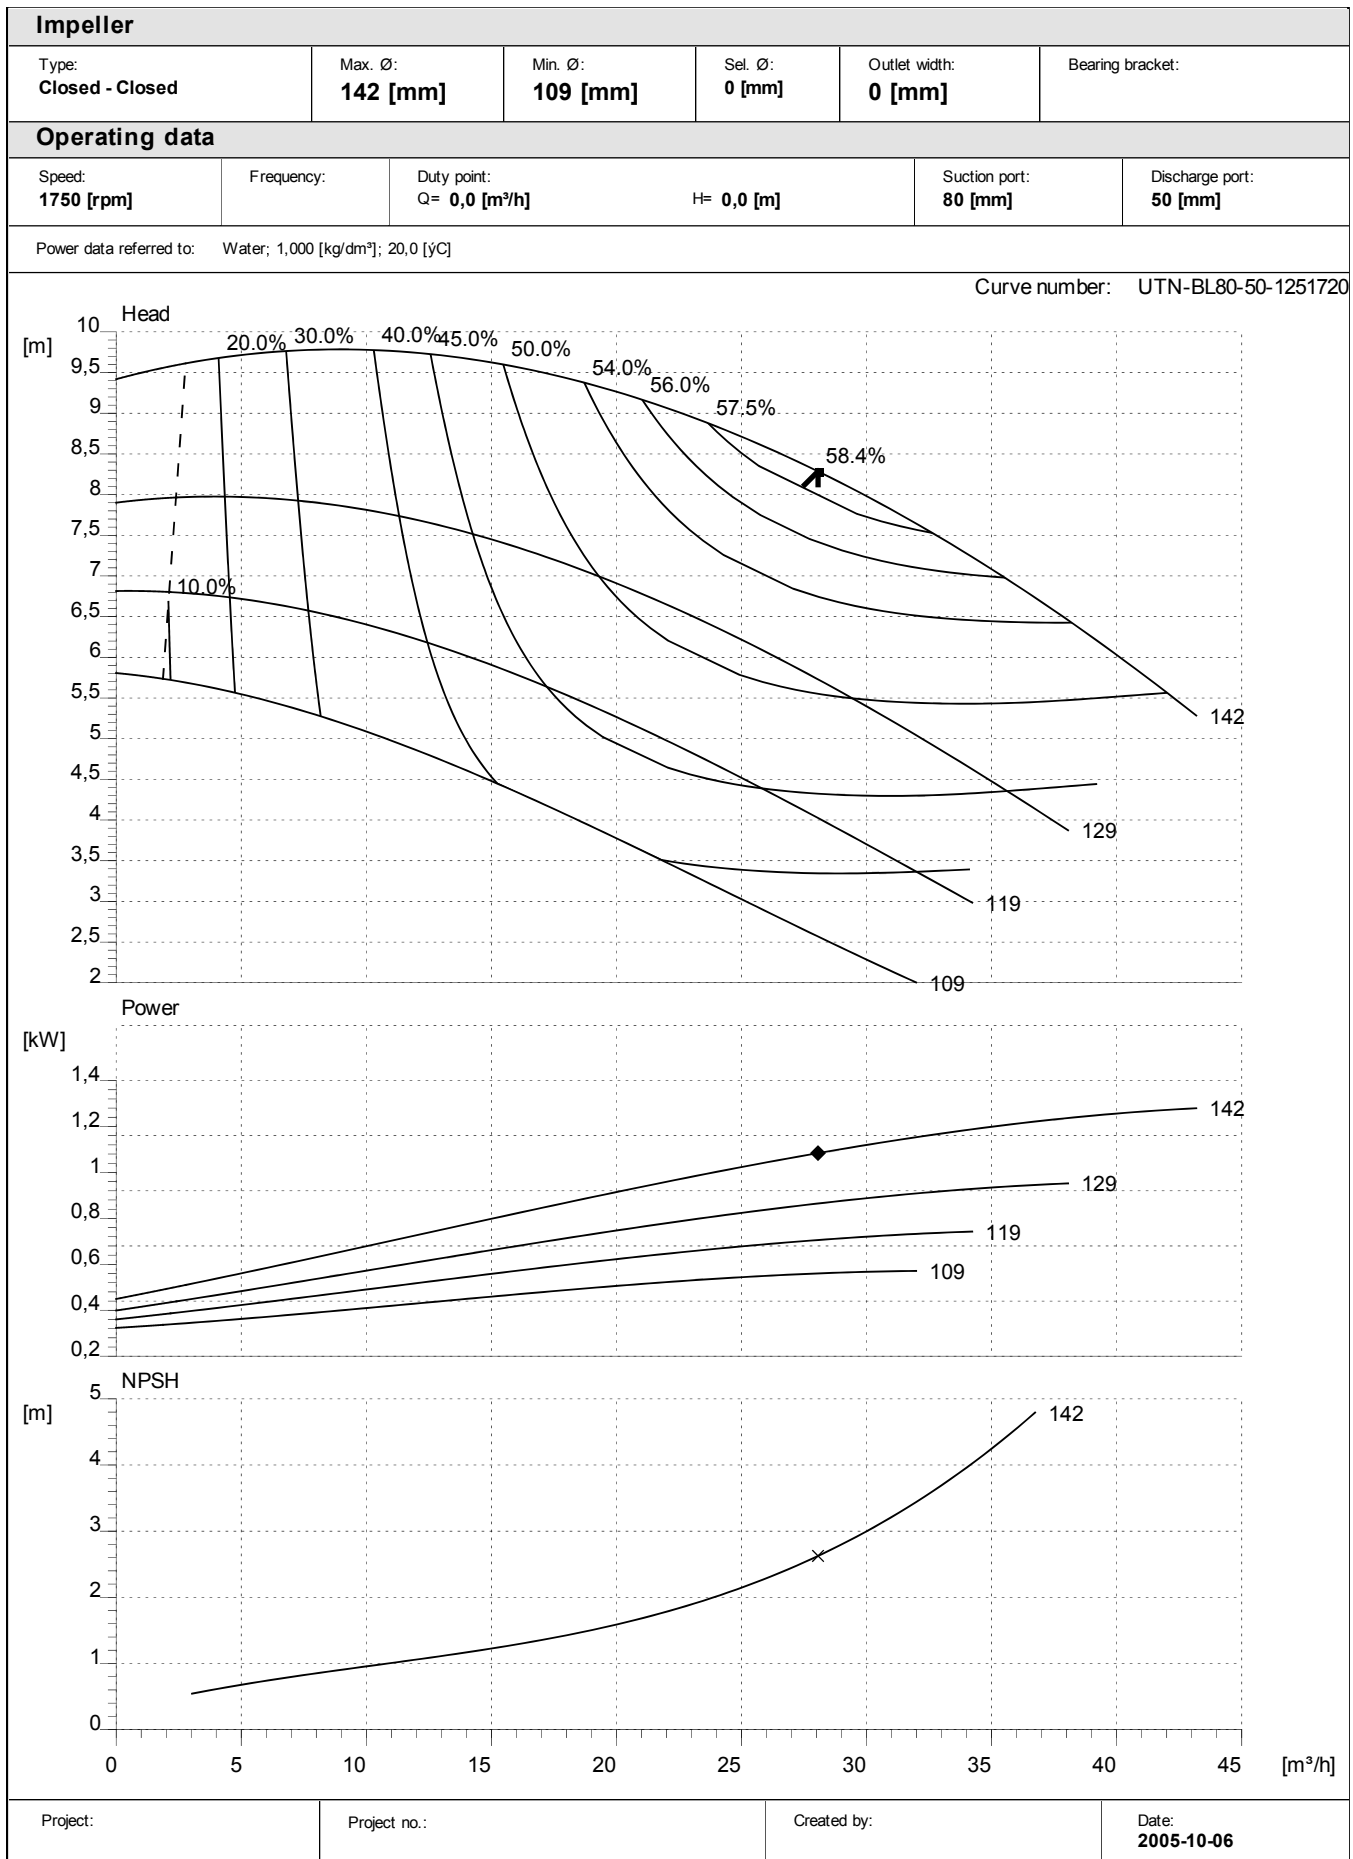

# Performance curves:

## UTN-BL 80-50-125

Project:

Project no.:

Created by:

Date:  
**2005-10-06**