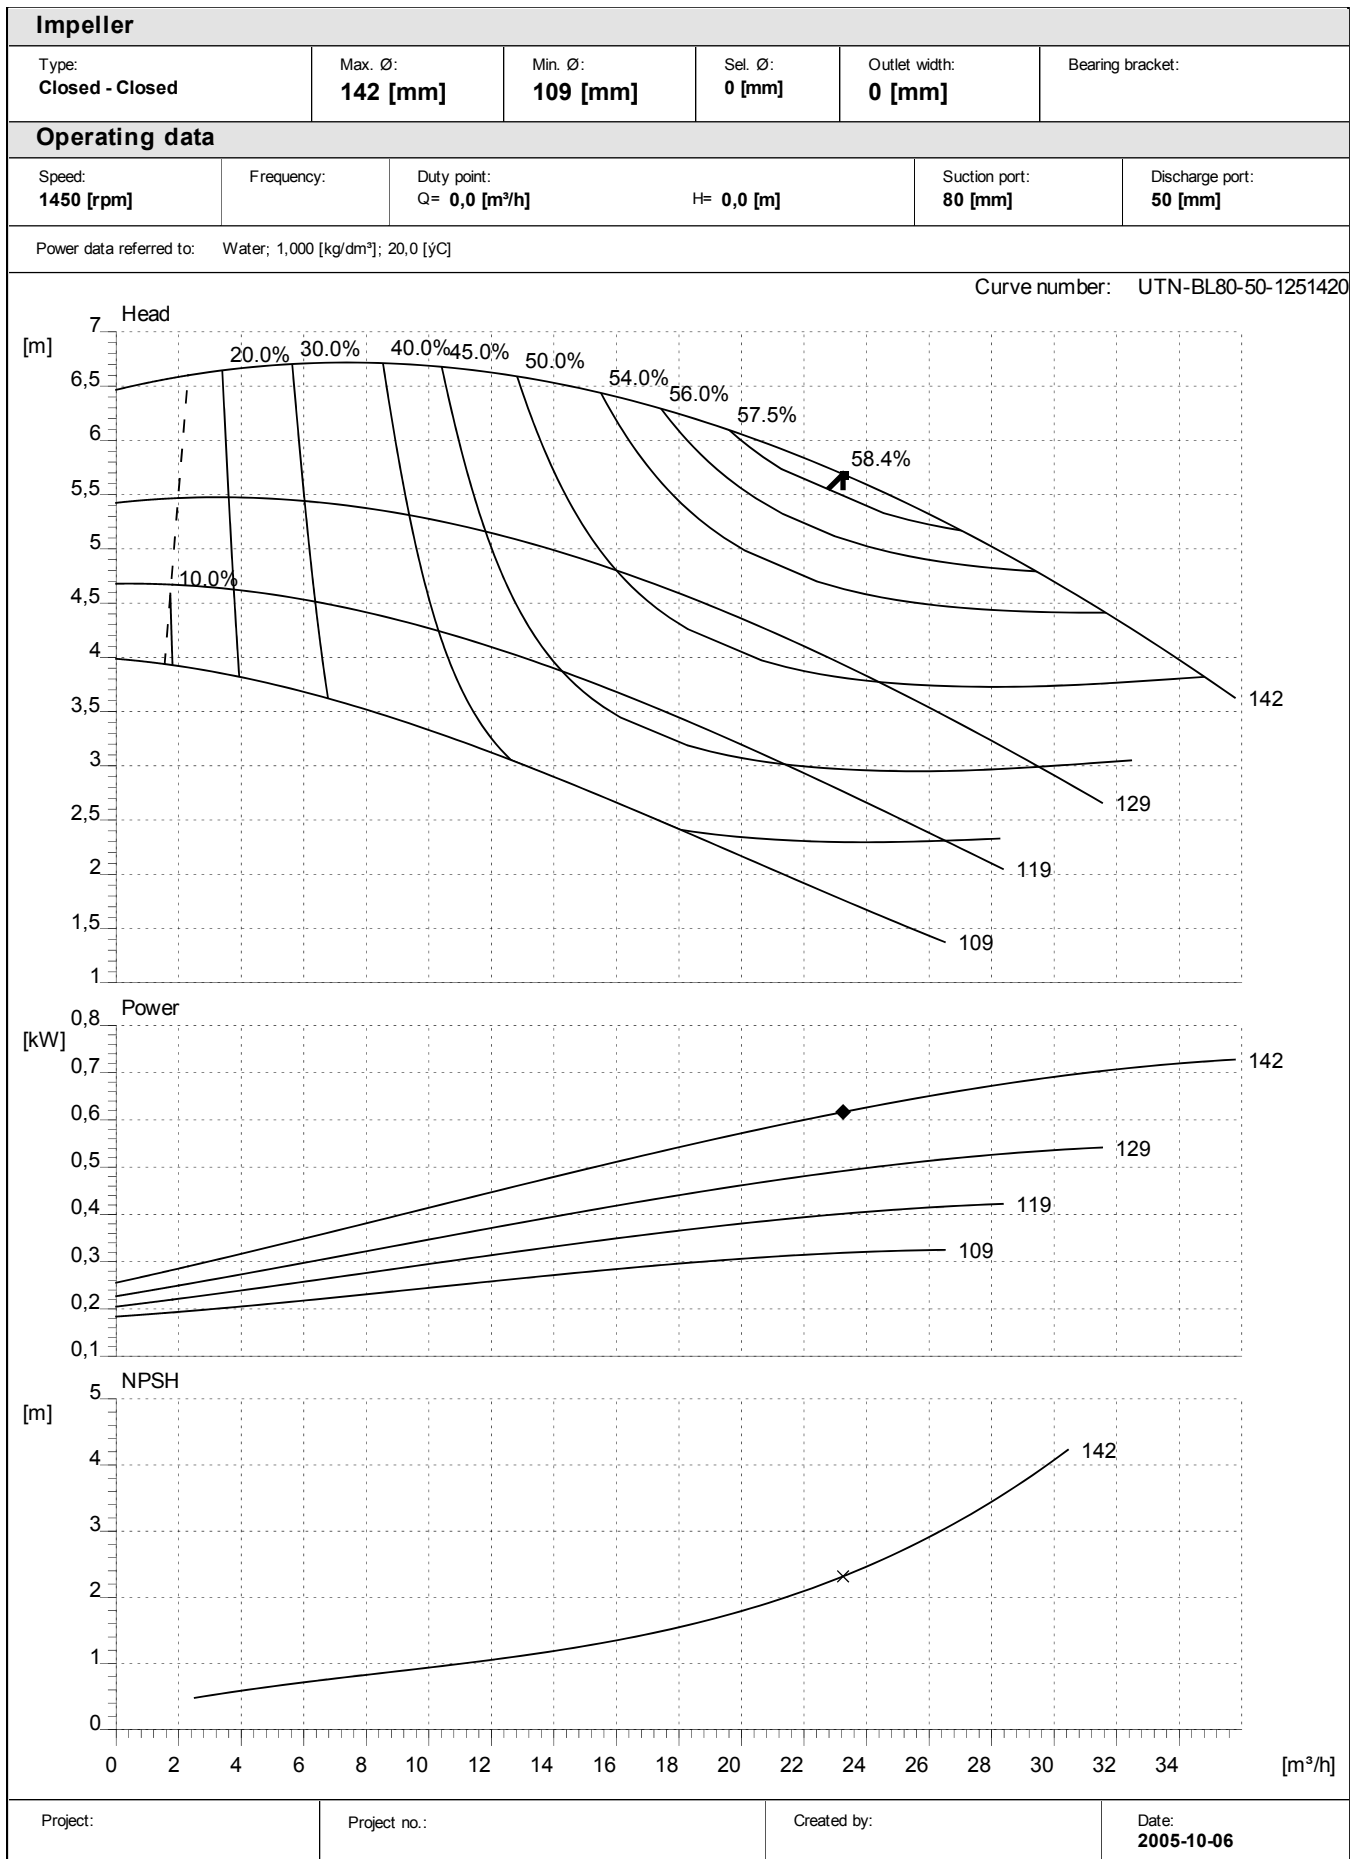

Performance curves:

UTN-BL 80-50-125

Project:

Project no.:

Created by:

Date:
2005-10-06