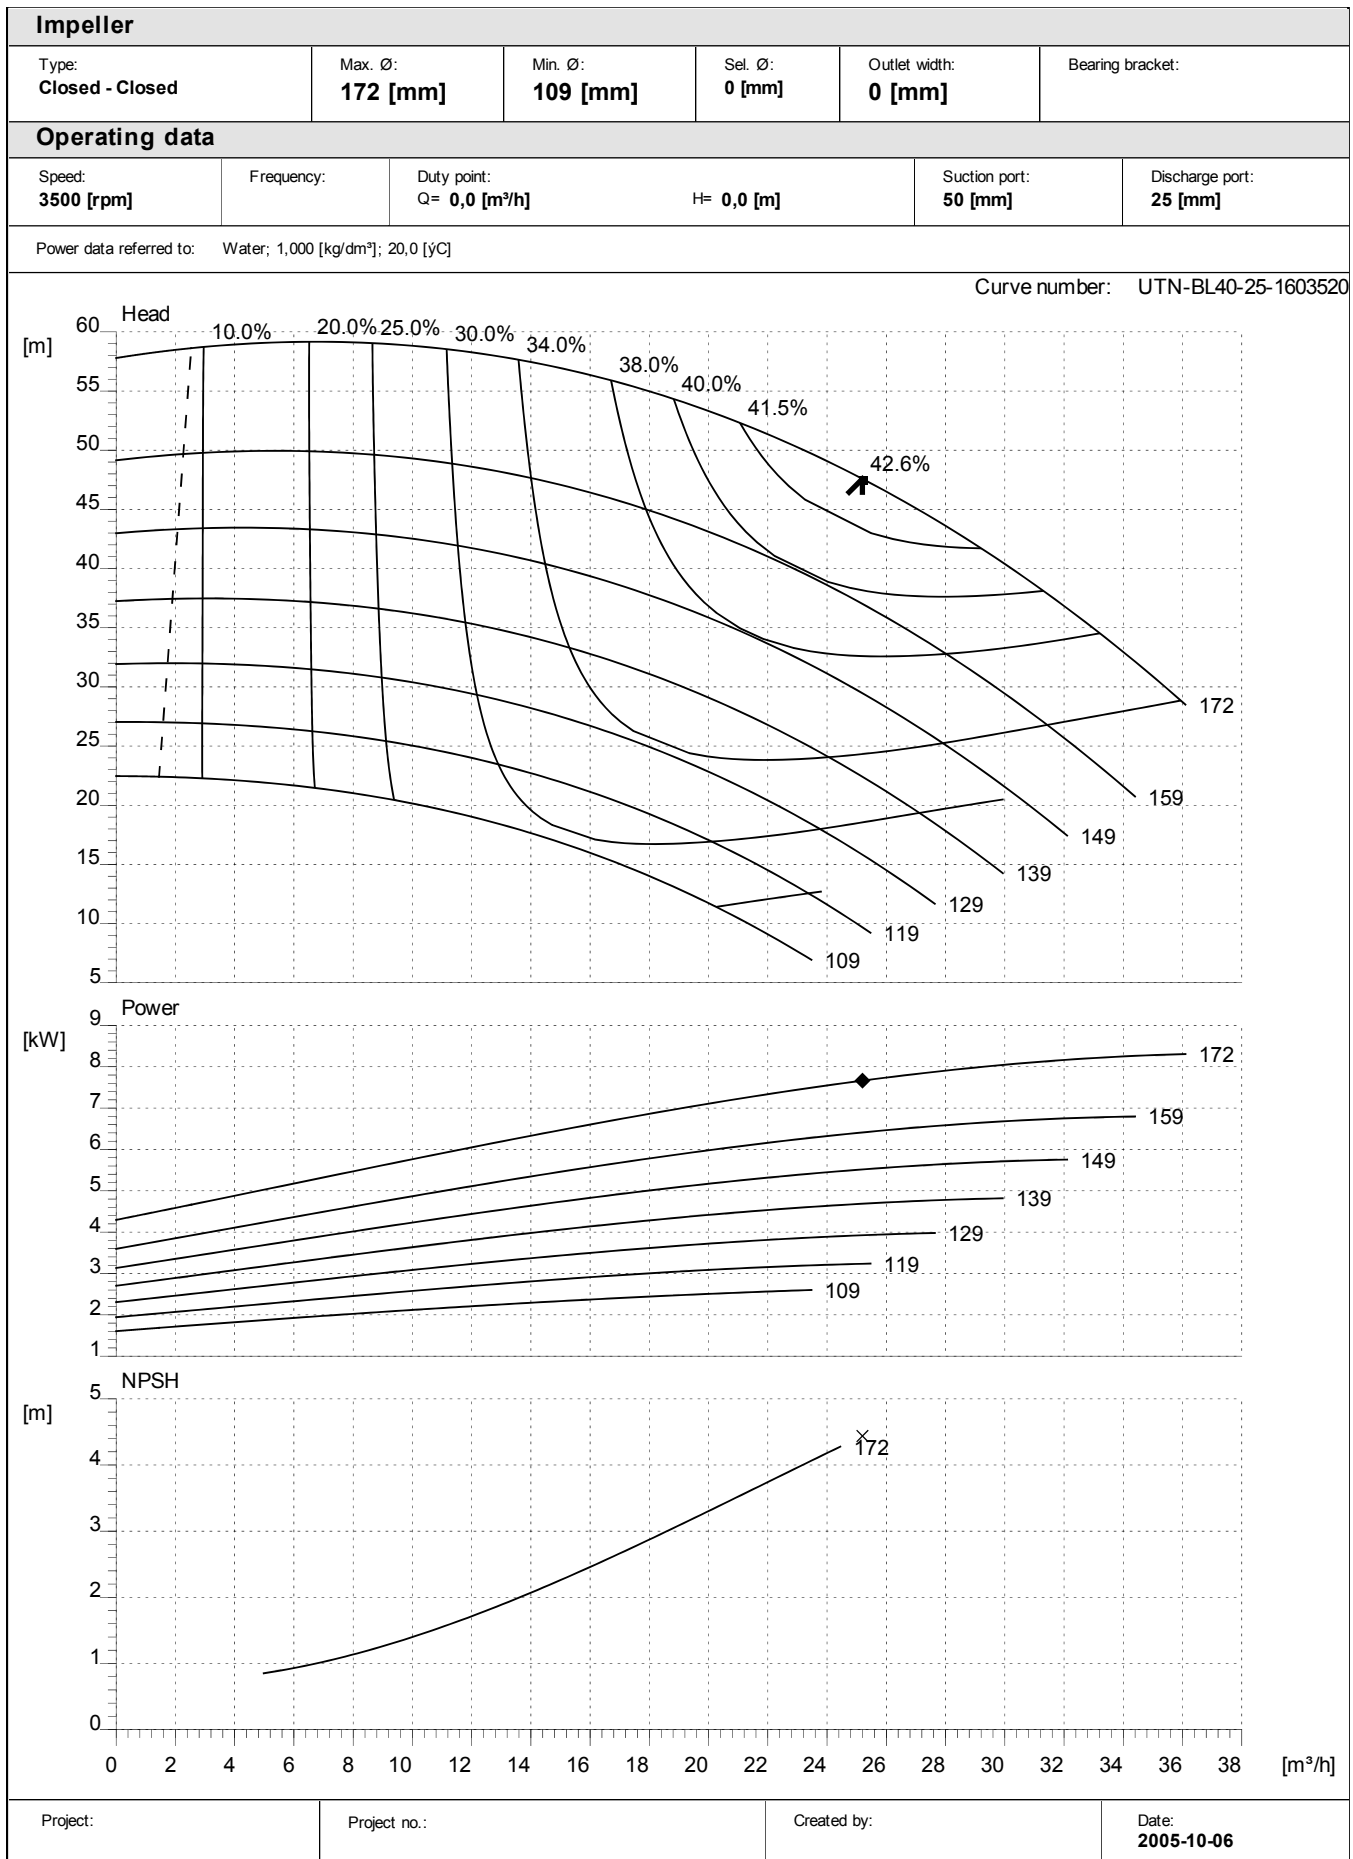

Performance curves:

UTN-BL 40-25-160

Project:

Project no.:

Created by:

Date:
2005-10-06