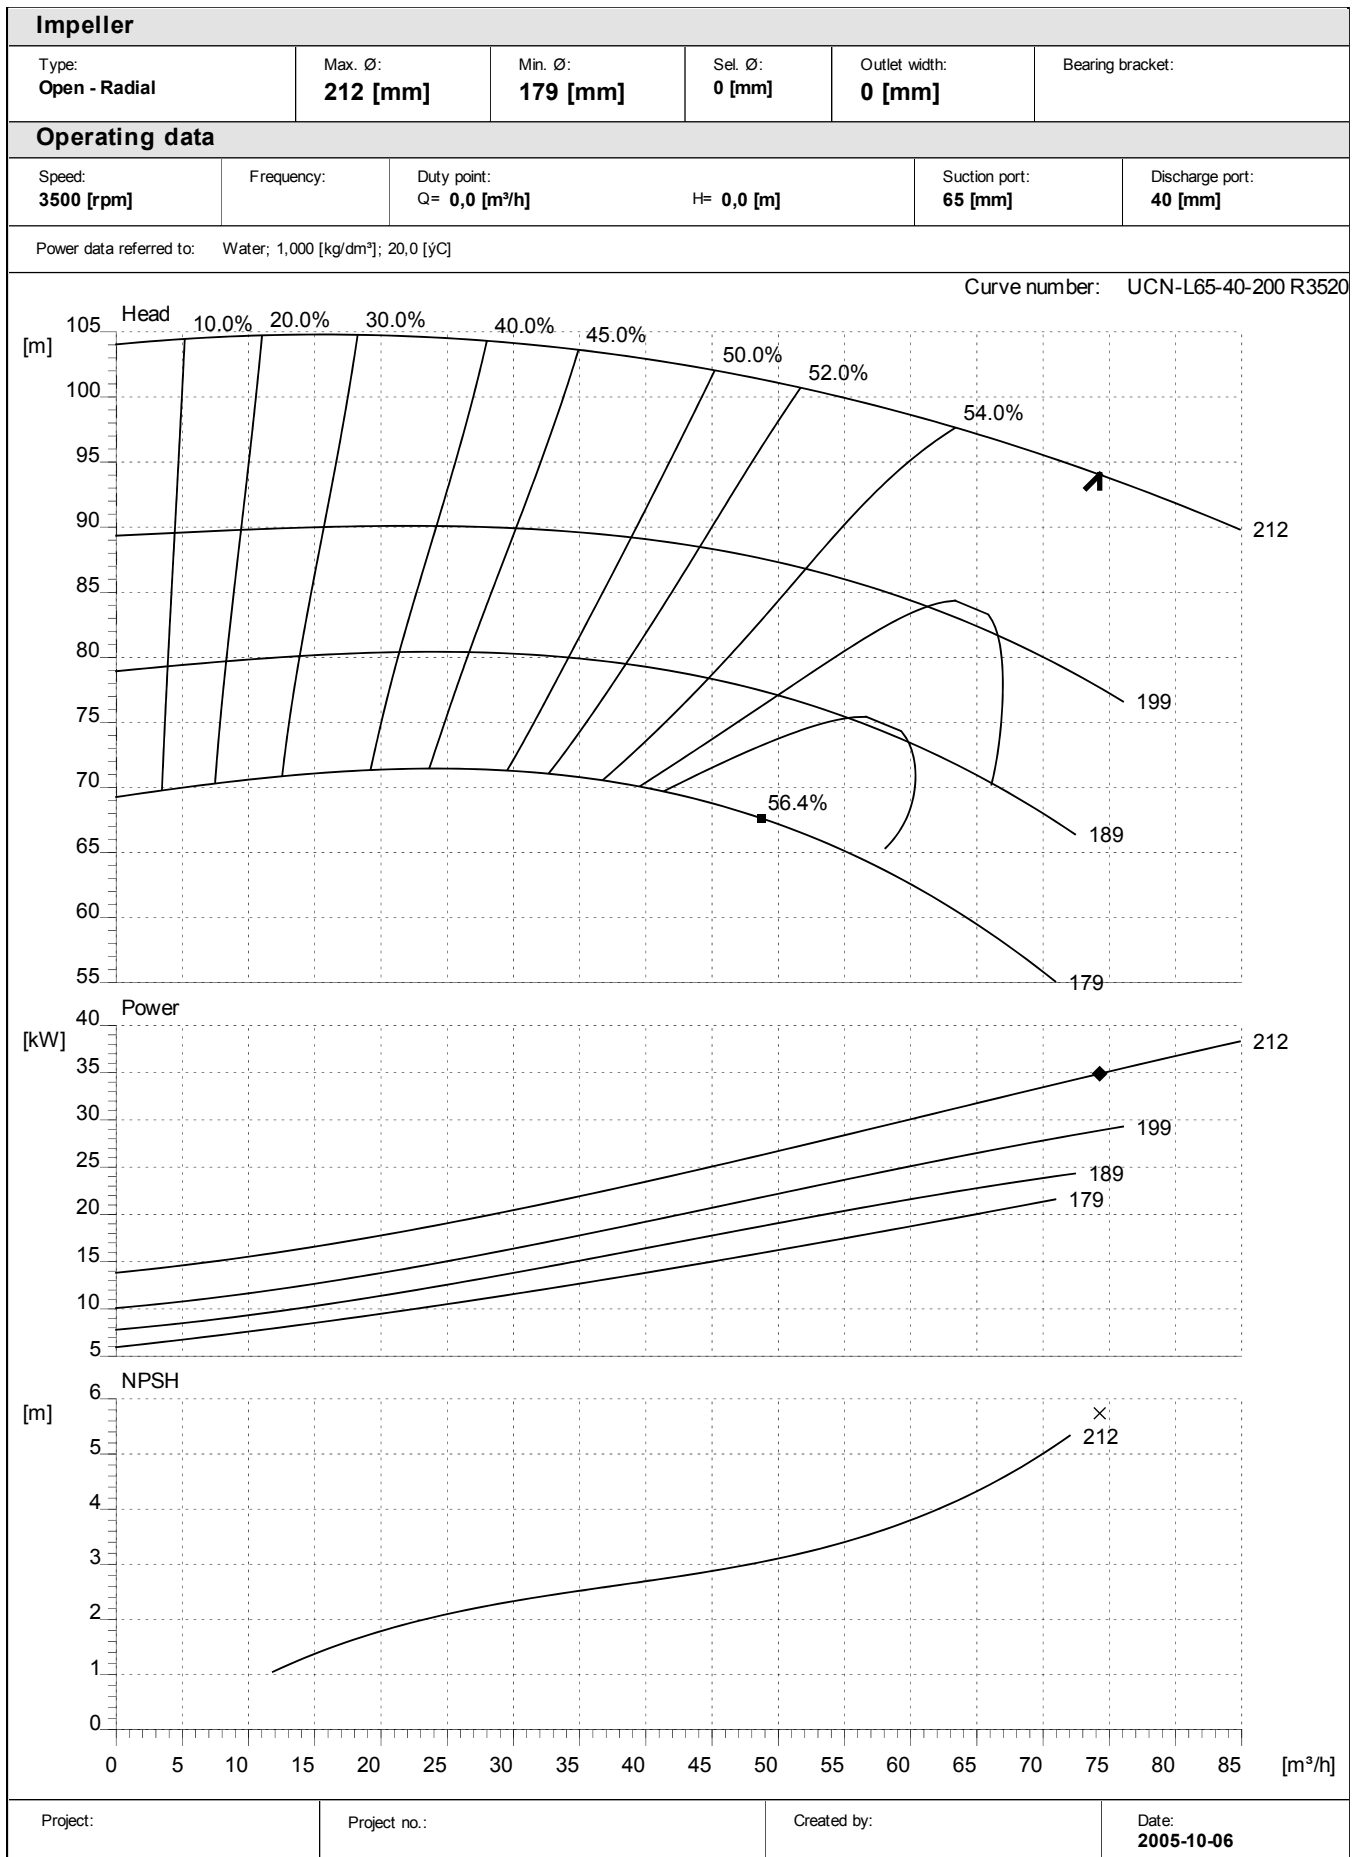

Performance curves:

UCN-L 65-40-200 R

Project:	Project no.:	Created by:	Date: 2005-10-06
----------	--------------	-------------	----------------------------