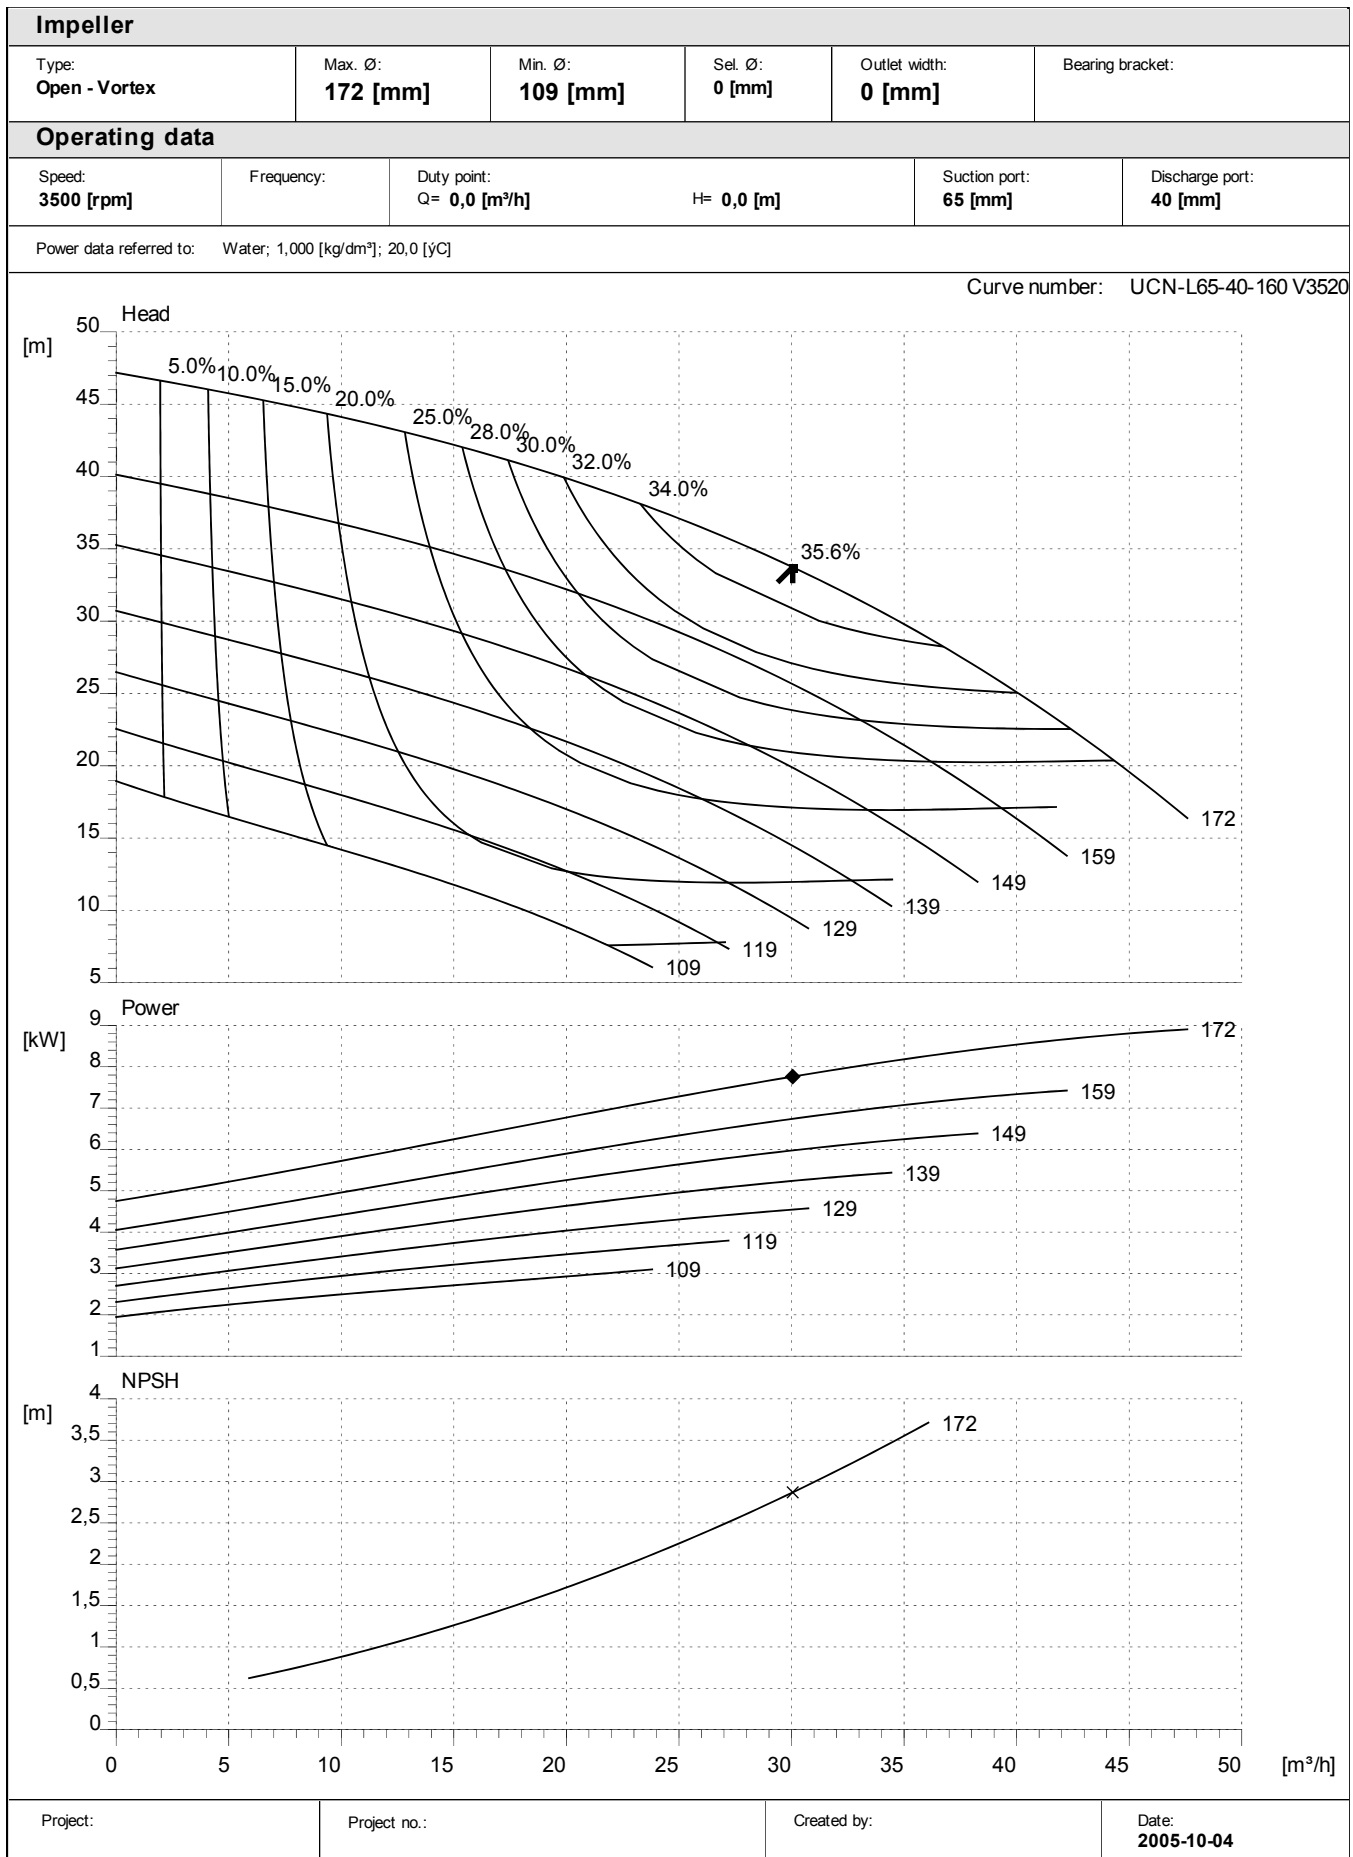

Performance curves:

UCN-L 65-40-160 V

Project:	Project no.:	Created by:	Date: 2005-10-04
----------	--------------	-------------	----------------------------