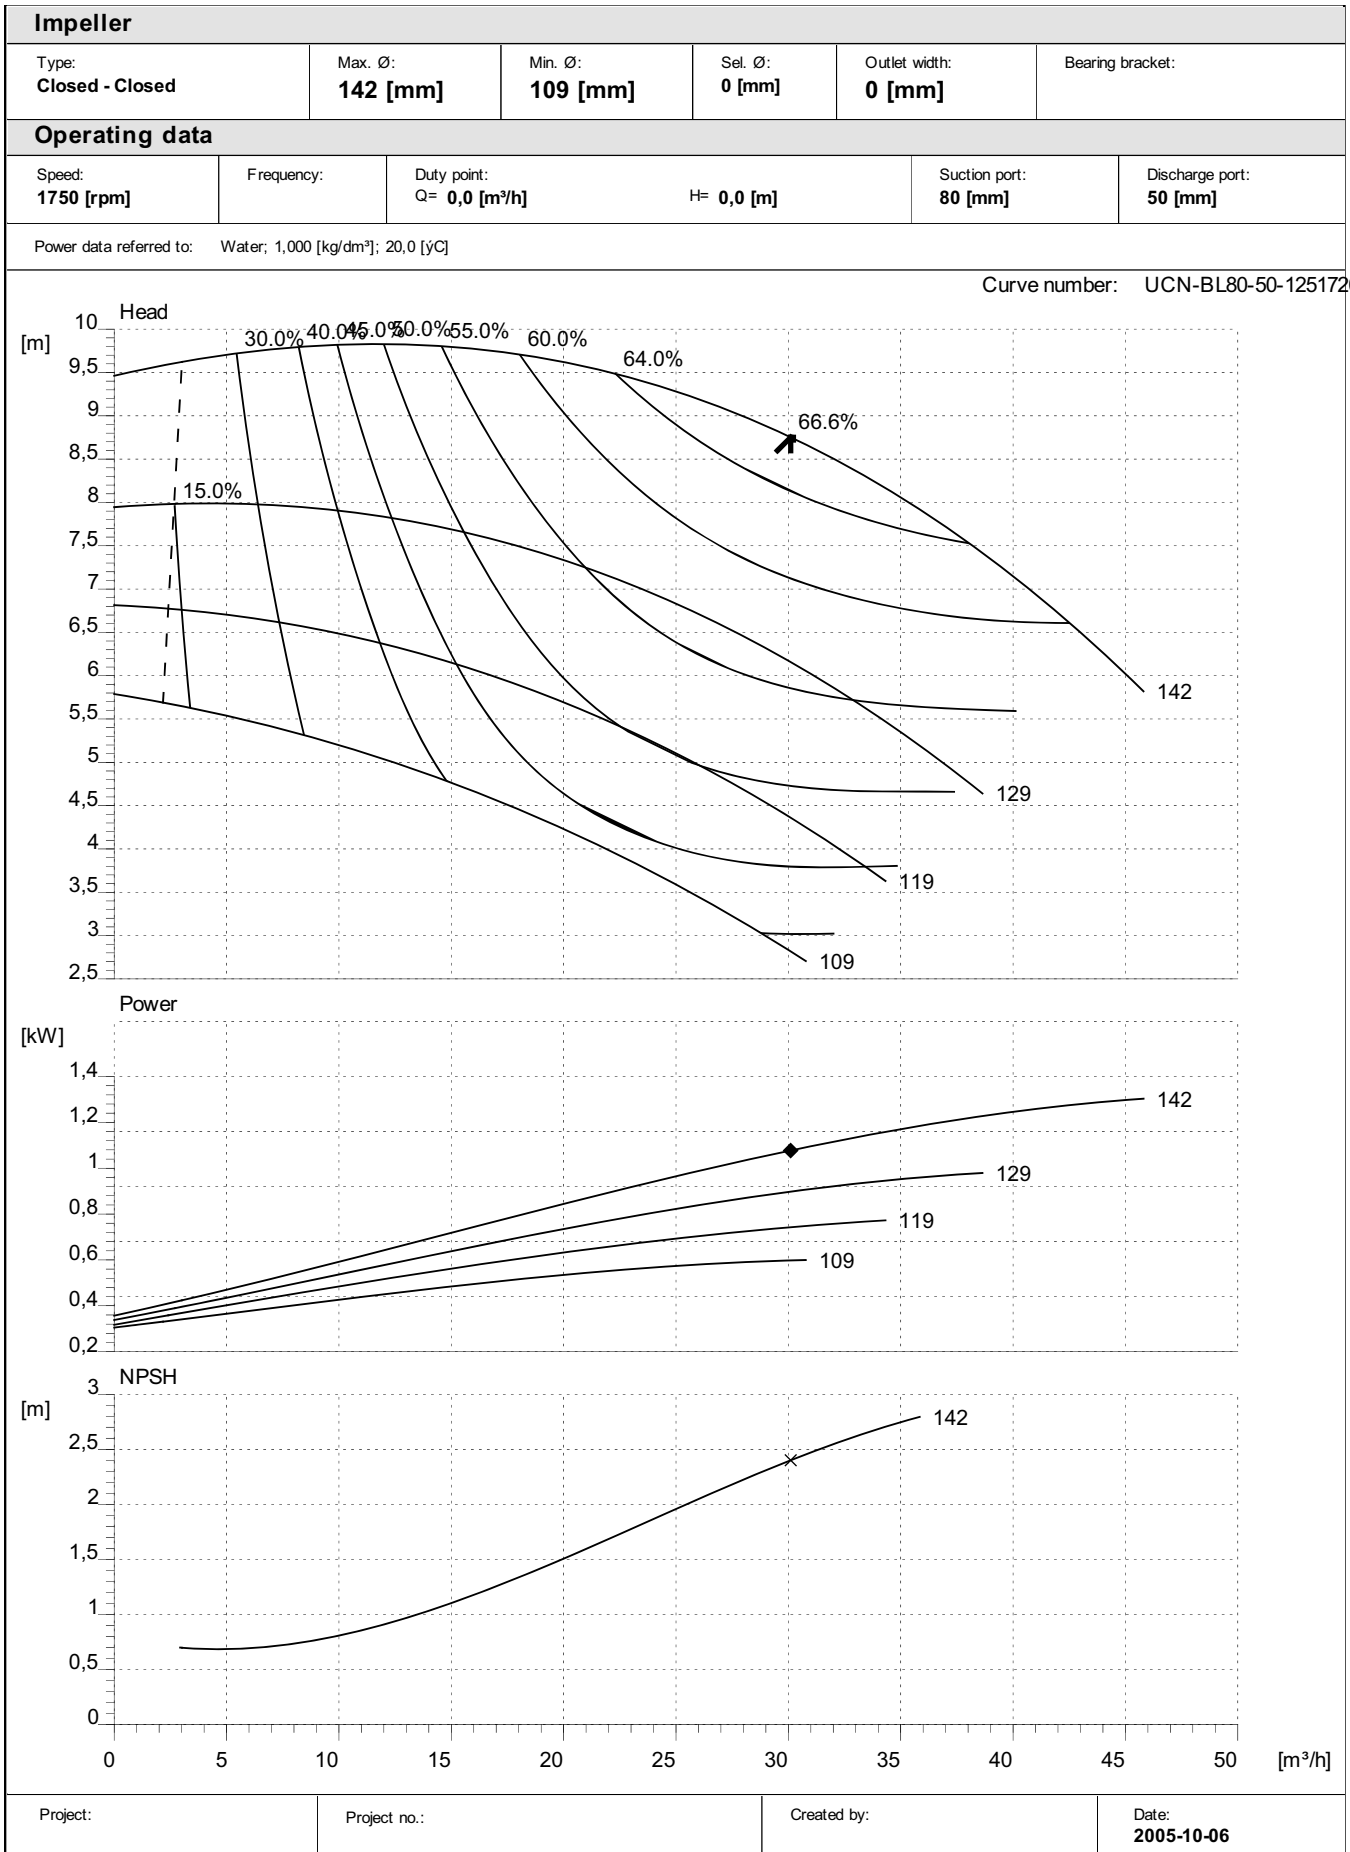

Performance curves:

UCN-BL 80-50-125

Project:

Project no.:

Created by:

Date:
2005-10-06