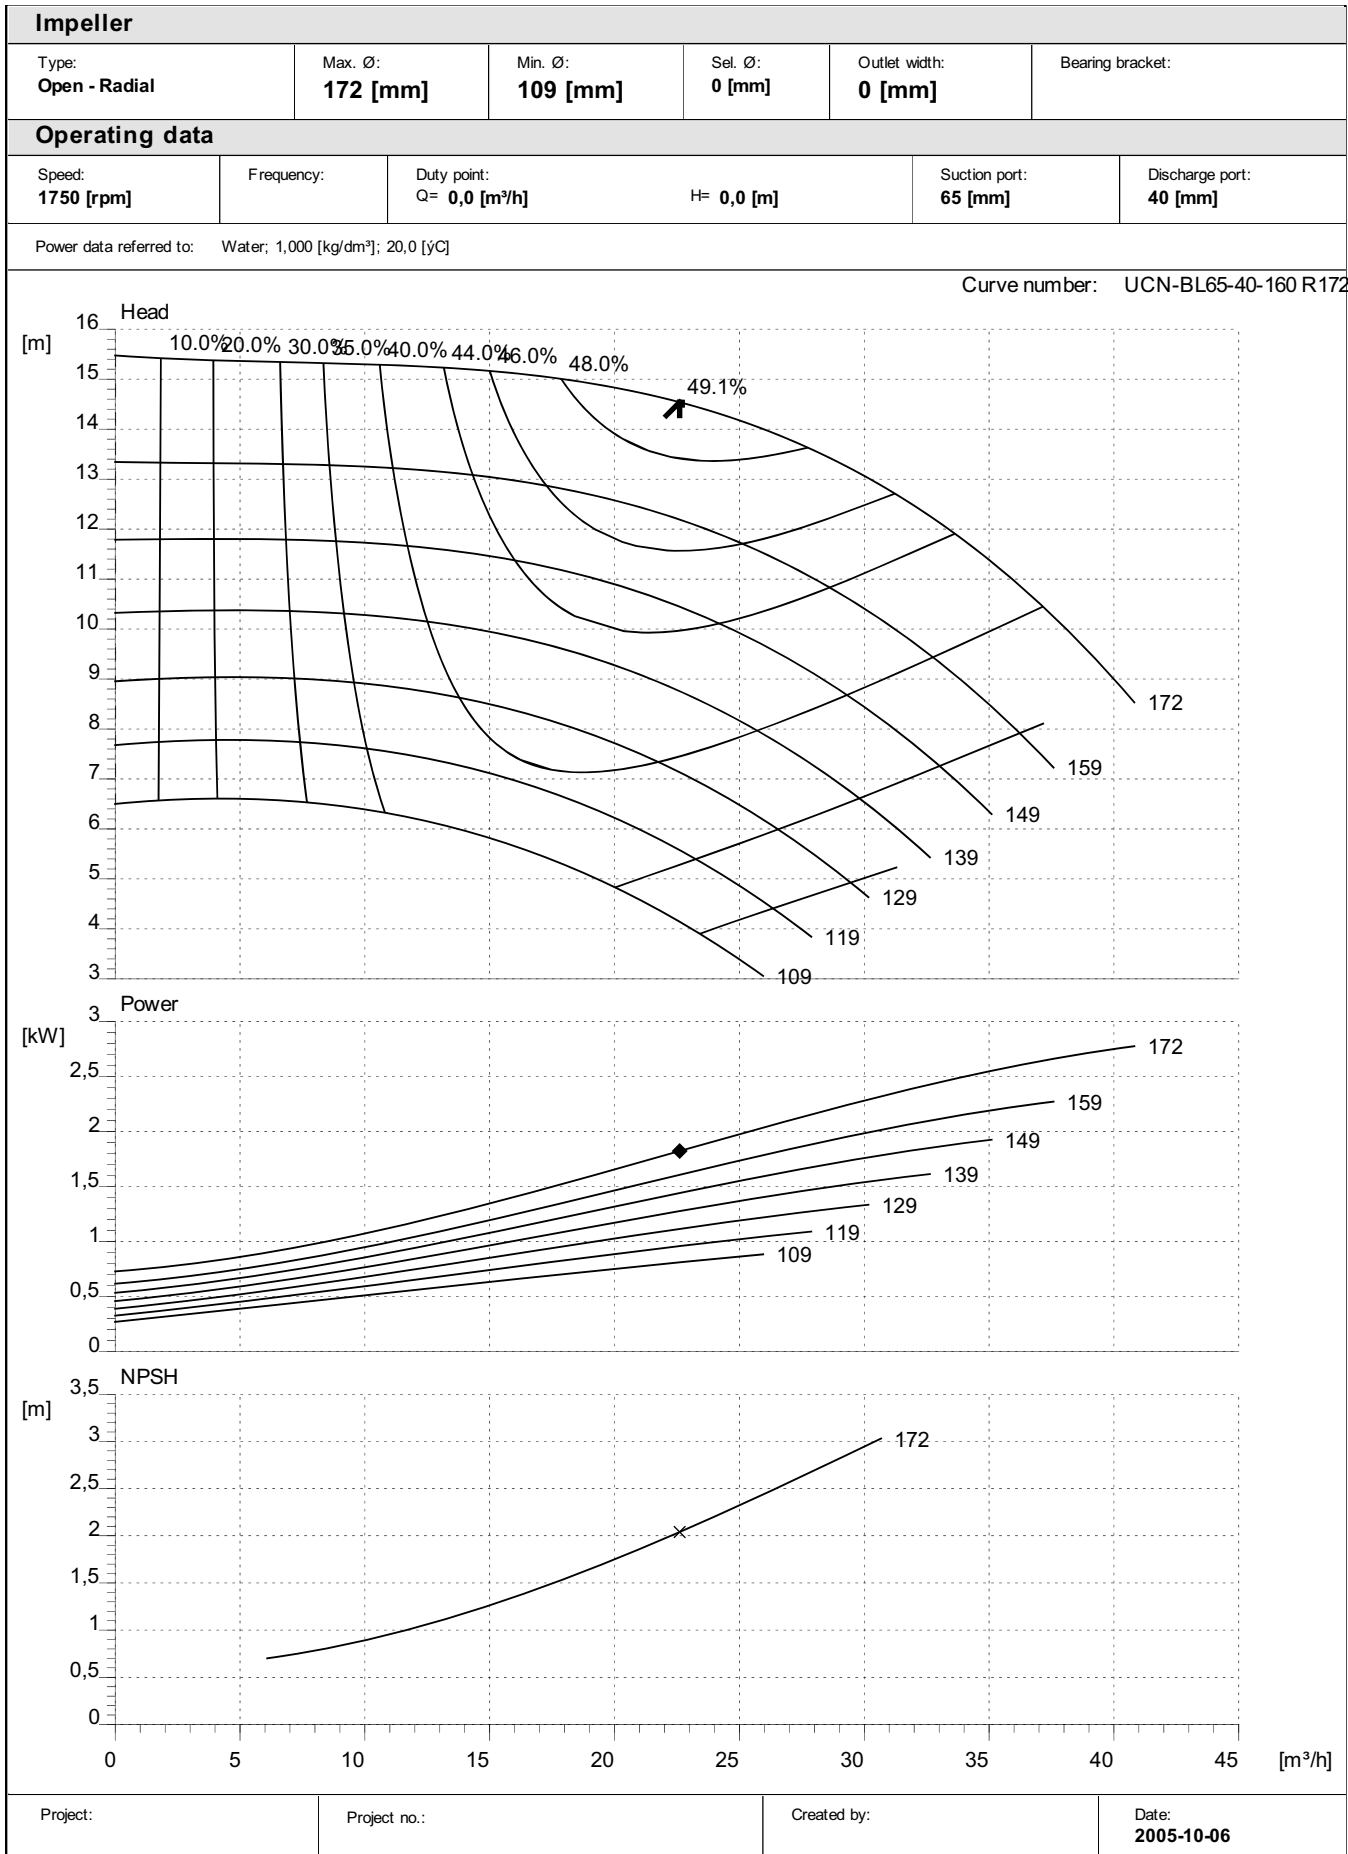

Performance curves:

UCN-BL 65-40-160 R

Project:

Project no.:

Created by:

Date:
2005-10-06