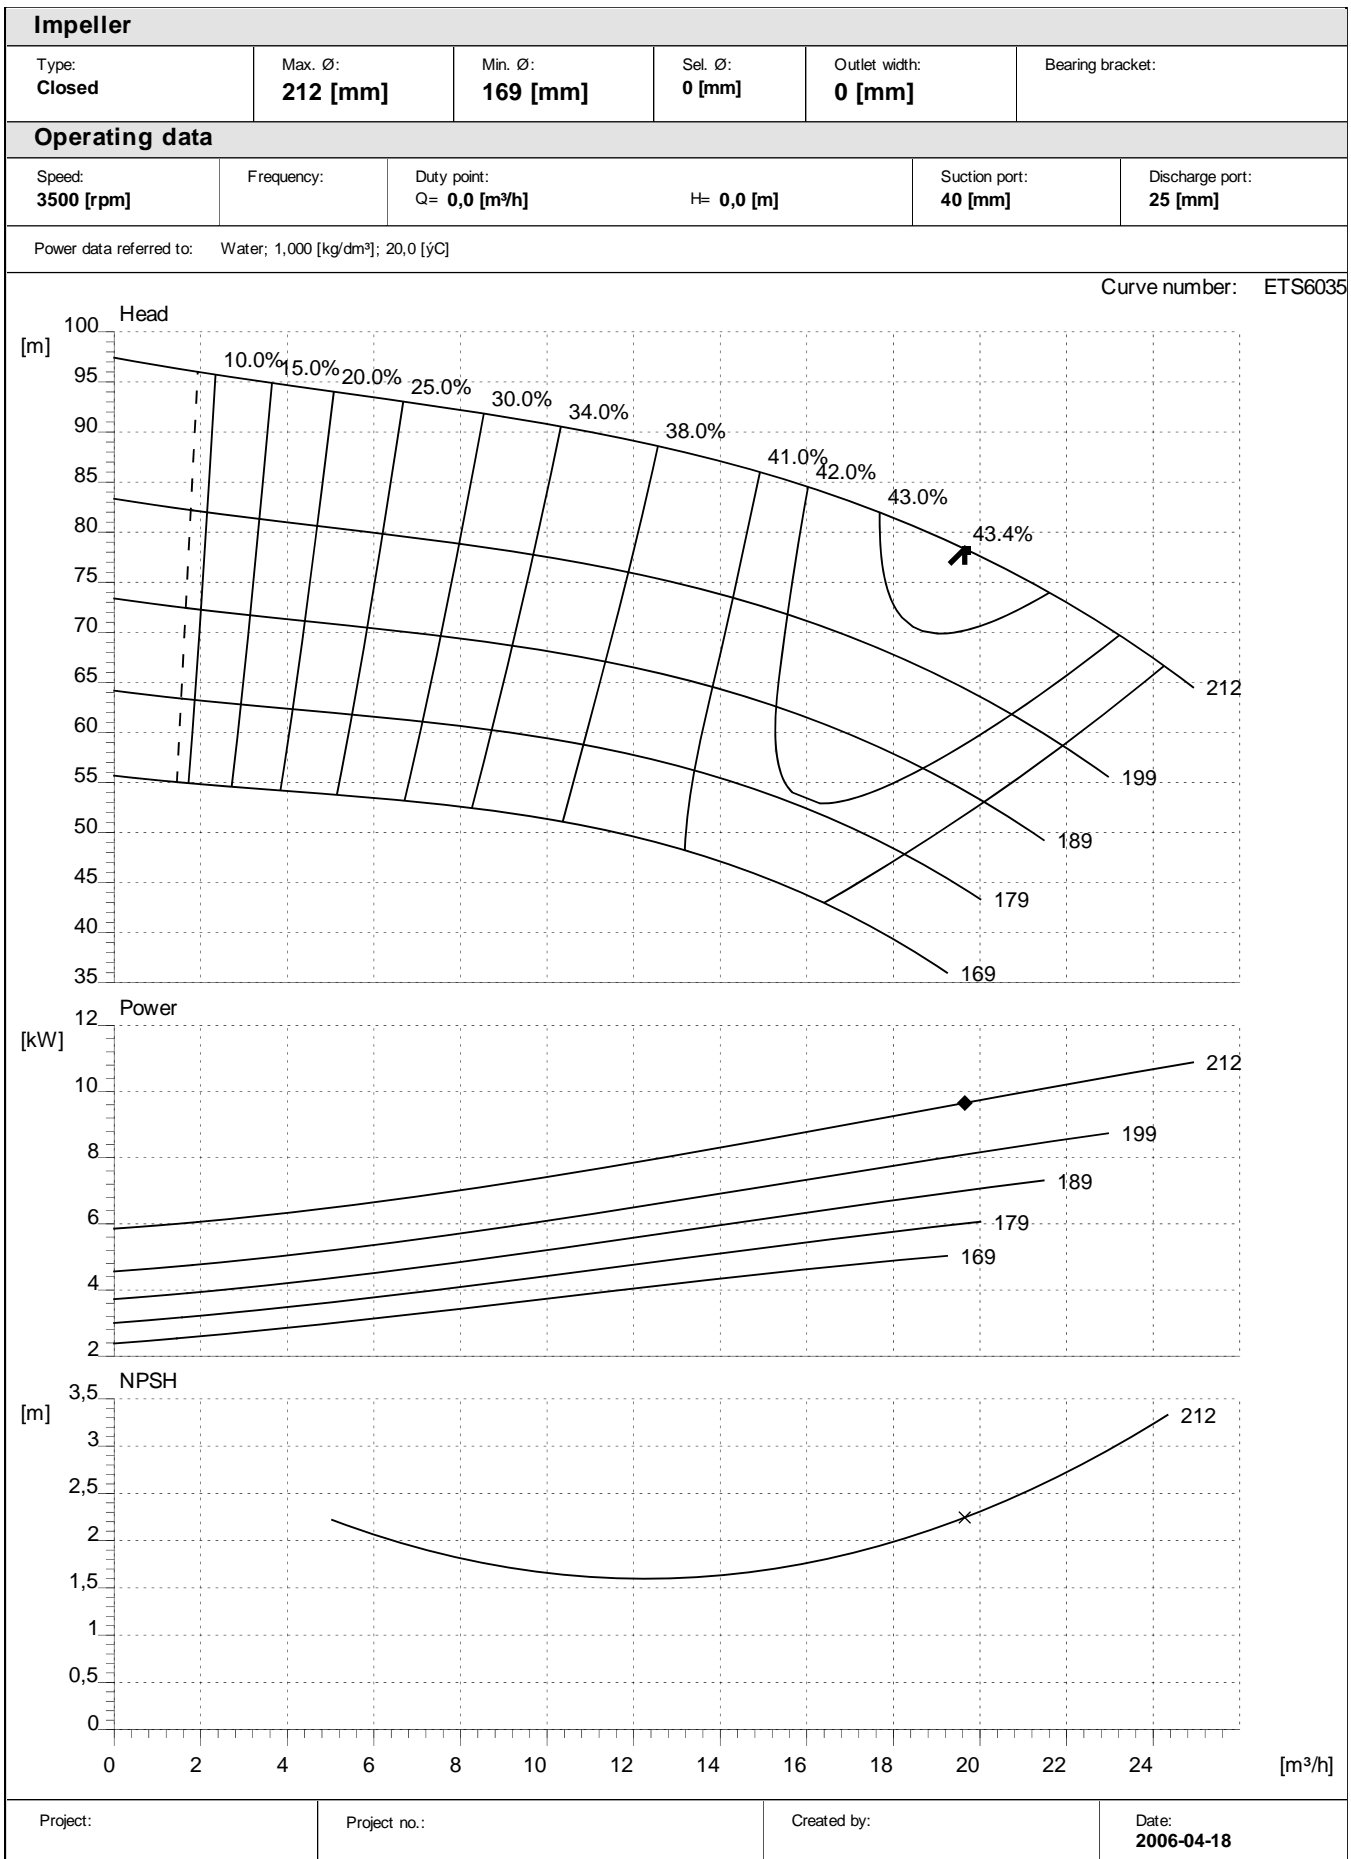

# Performance curves:

## ETS 60

Project:	Project no.:	Created by:	Date: <b>2006-04-18</b>
----------	--------------	-------------	----------------------------