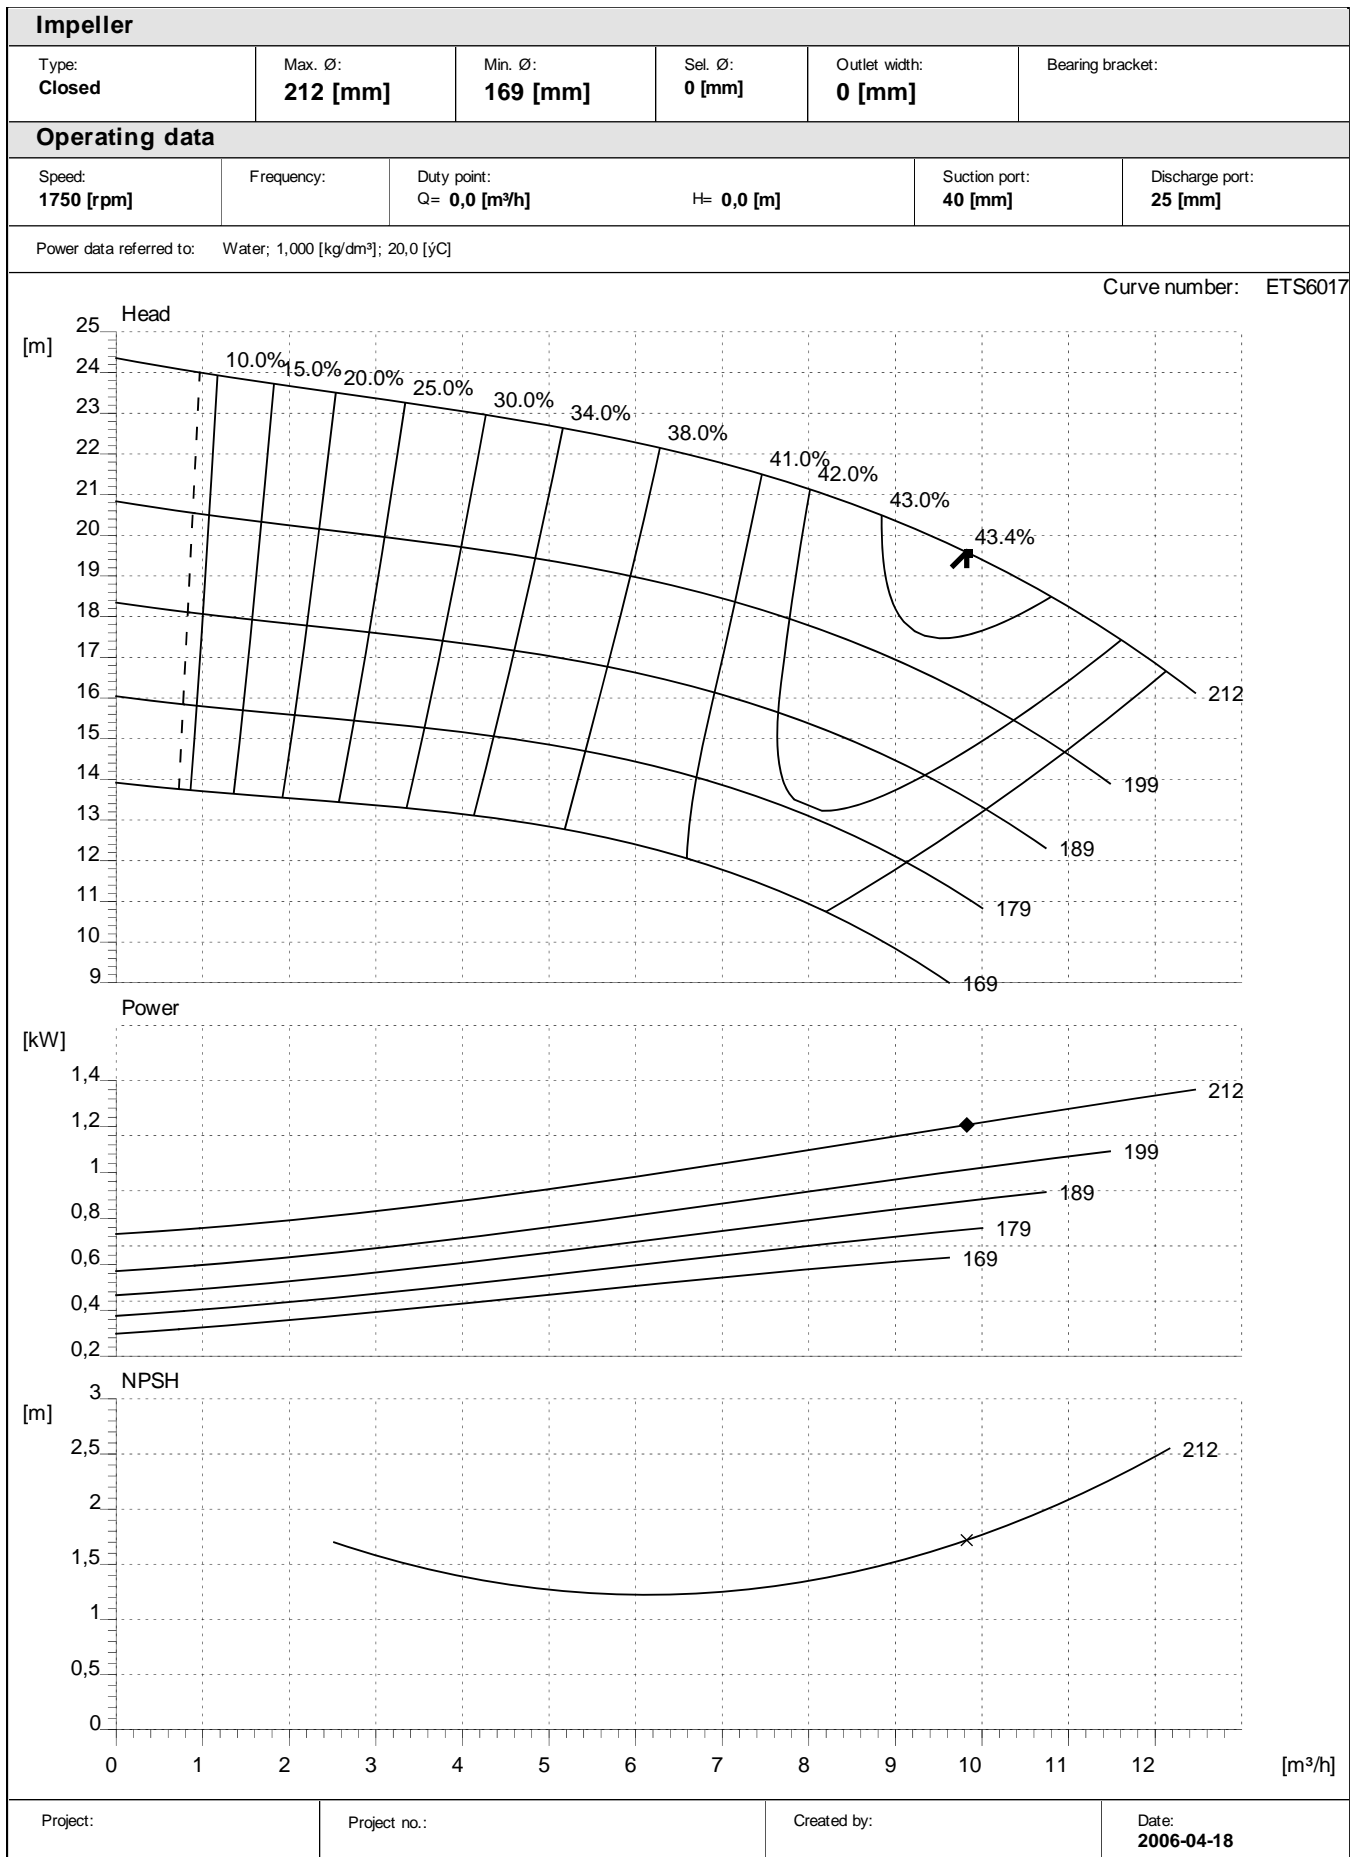

Performance curves:

ETS 60

Project:	Project no.:	Created by:	Date: 2006-04-18
----------	--------------	-------------	----------------------------