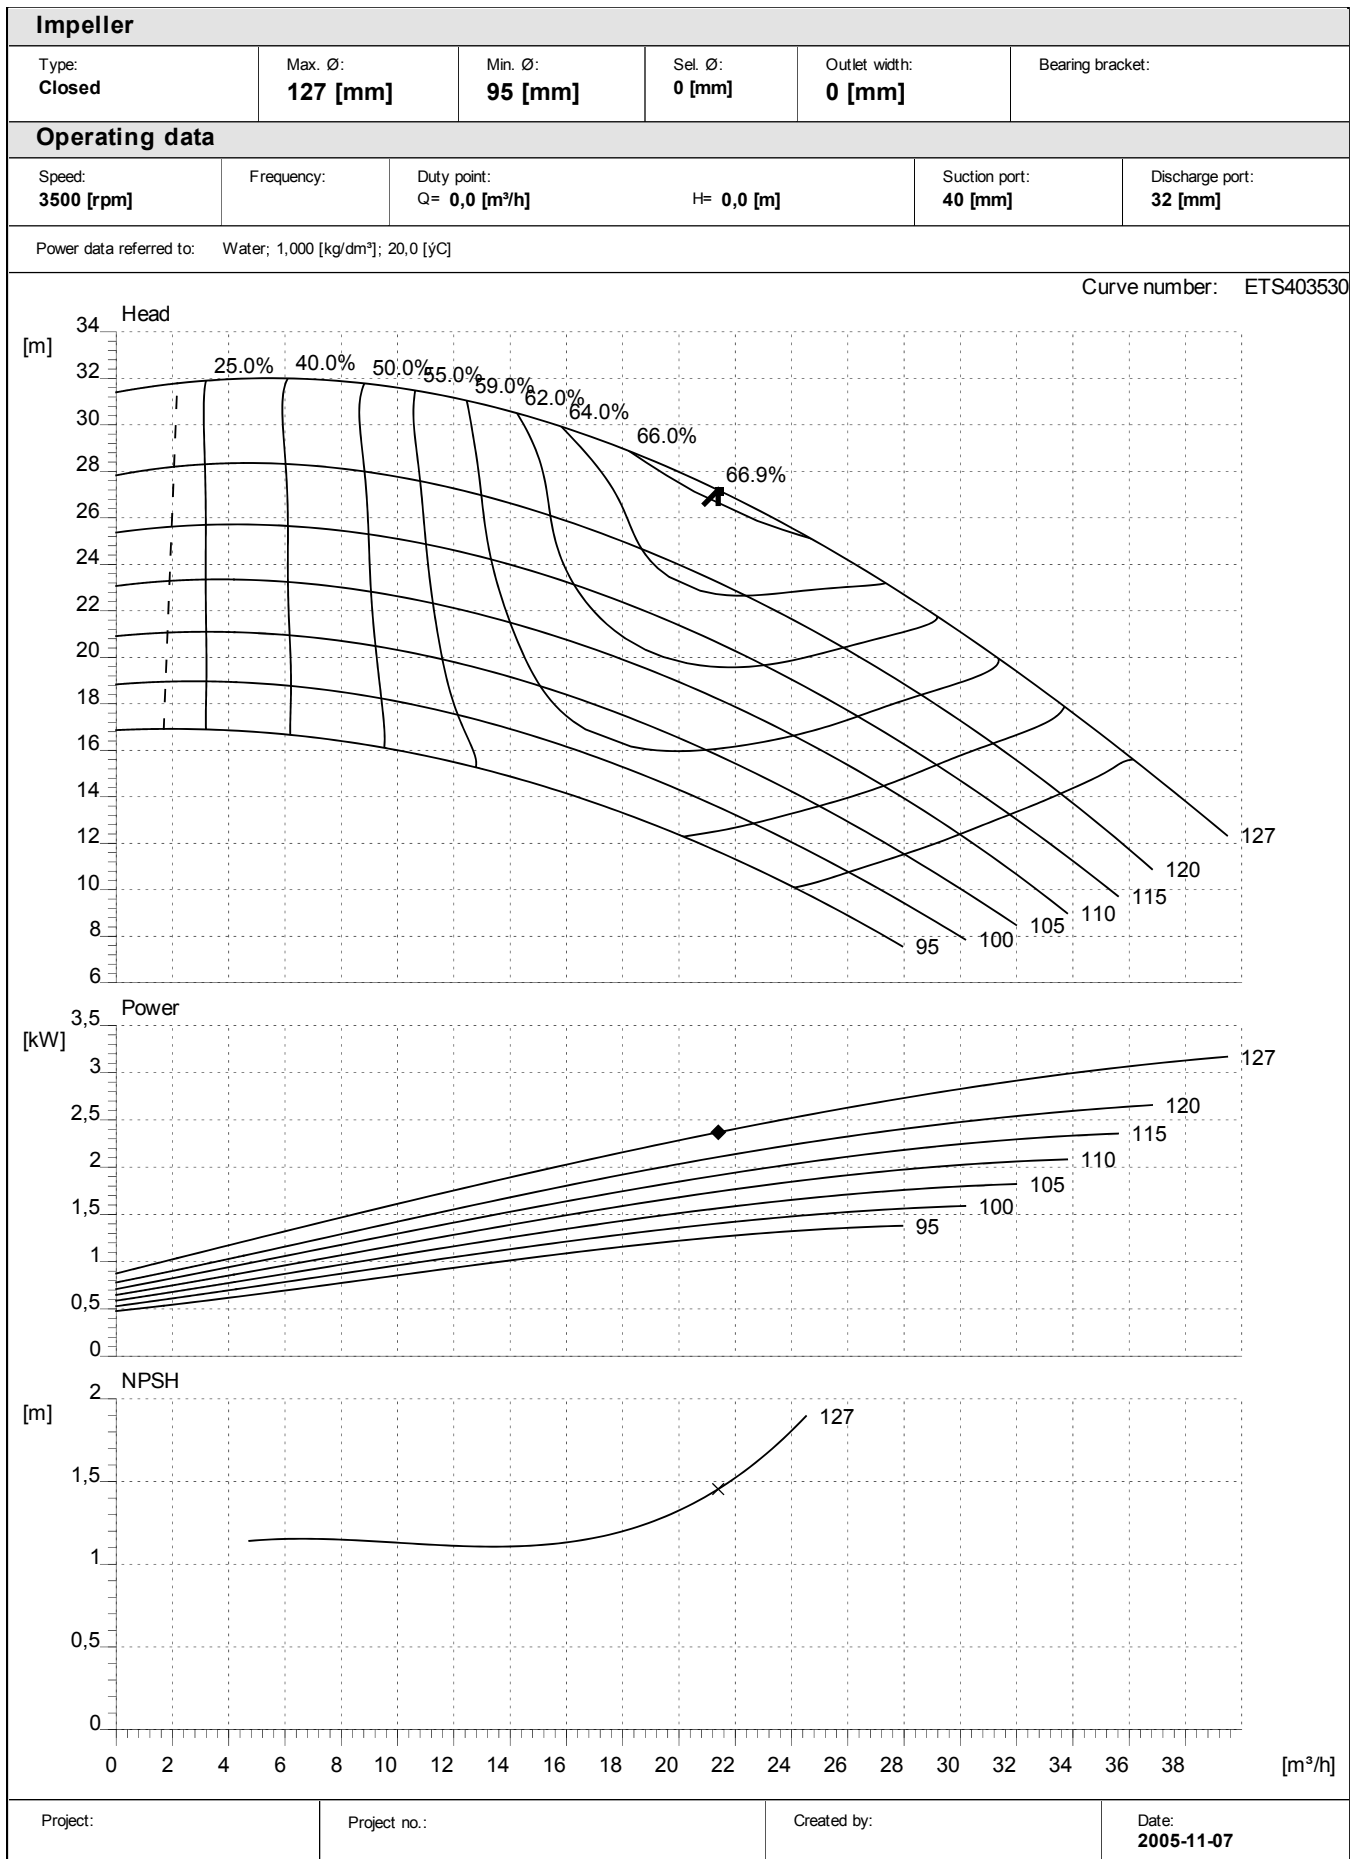

Performance curves:

ETS 40

Project:	Project no.:	Created by:	Date: 2005-11-07
----------	--------------	-------------	----------------------------