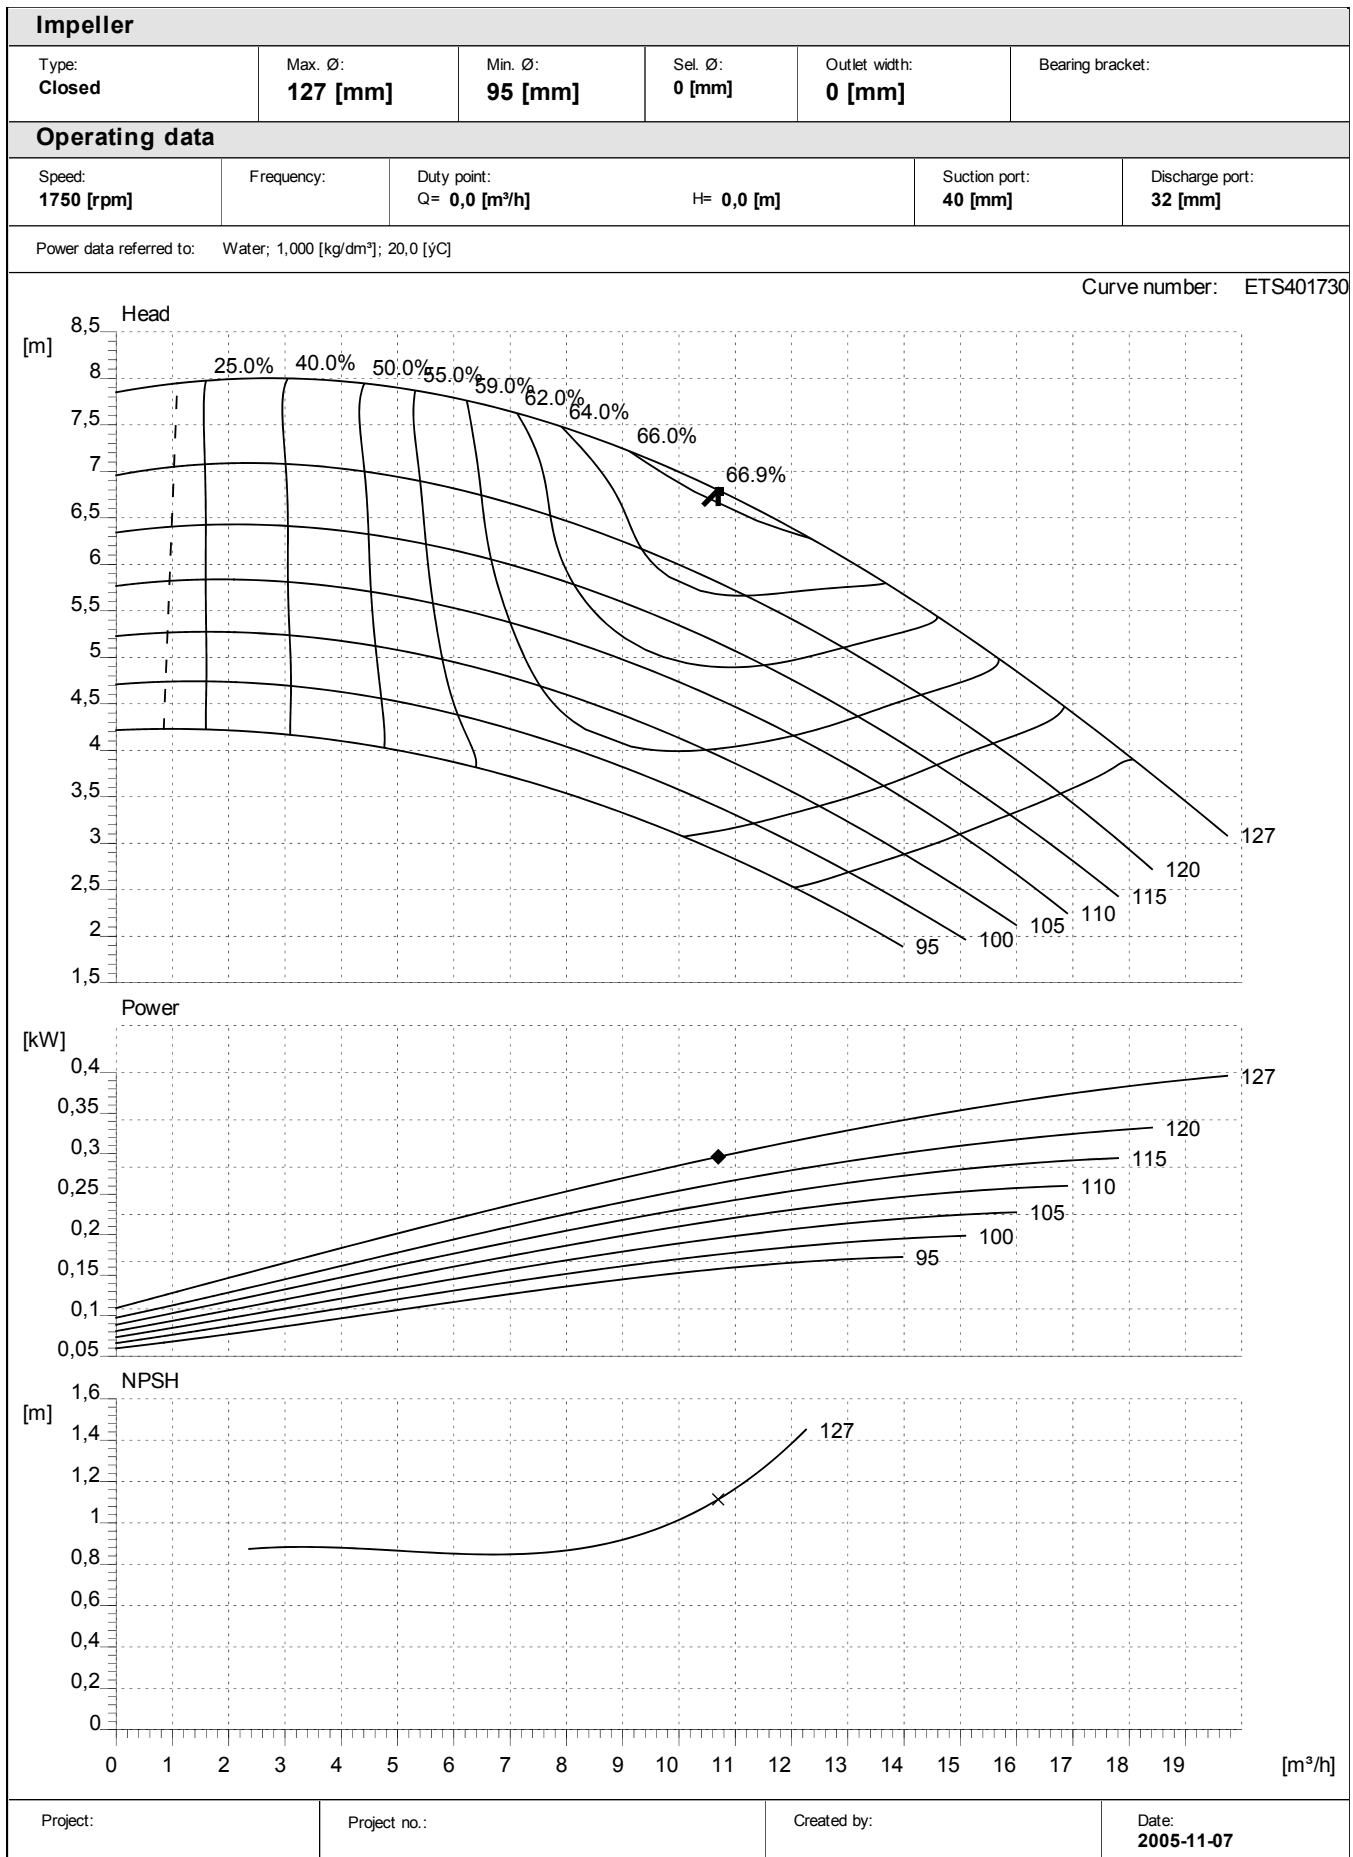

Performance curves:

ETS 40

Project:	Project no.:	Created by:	Date: 2005-11-07
----------	--------------	-------------	----------------------------