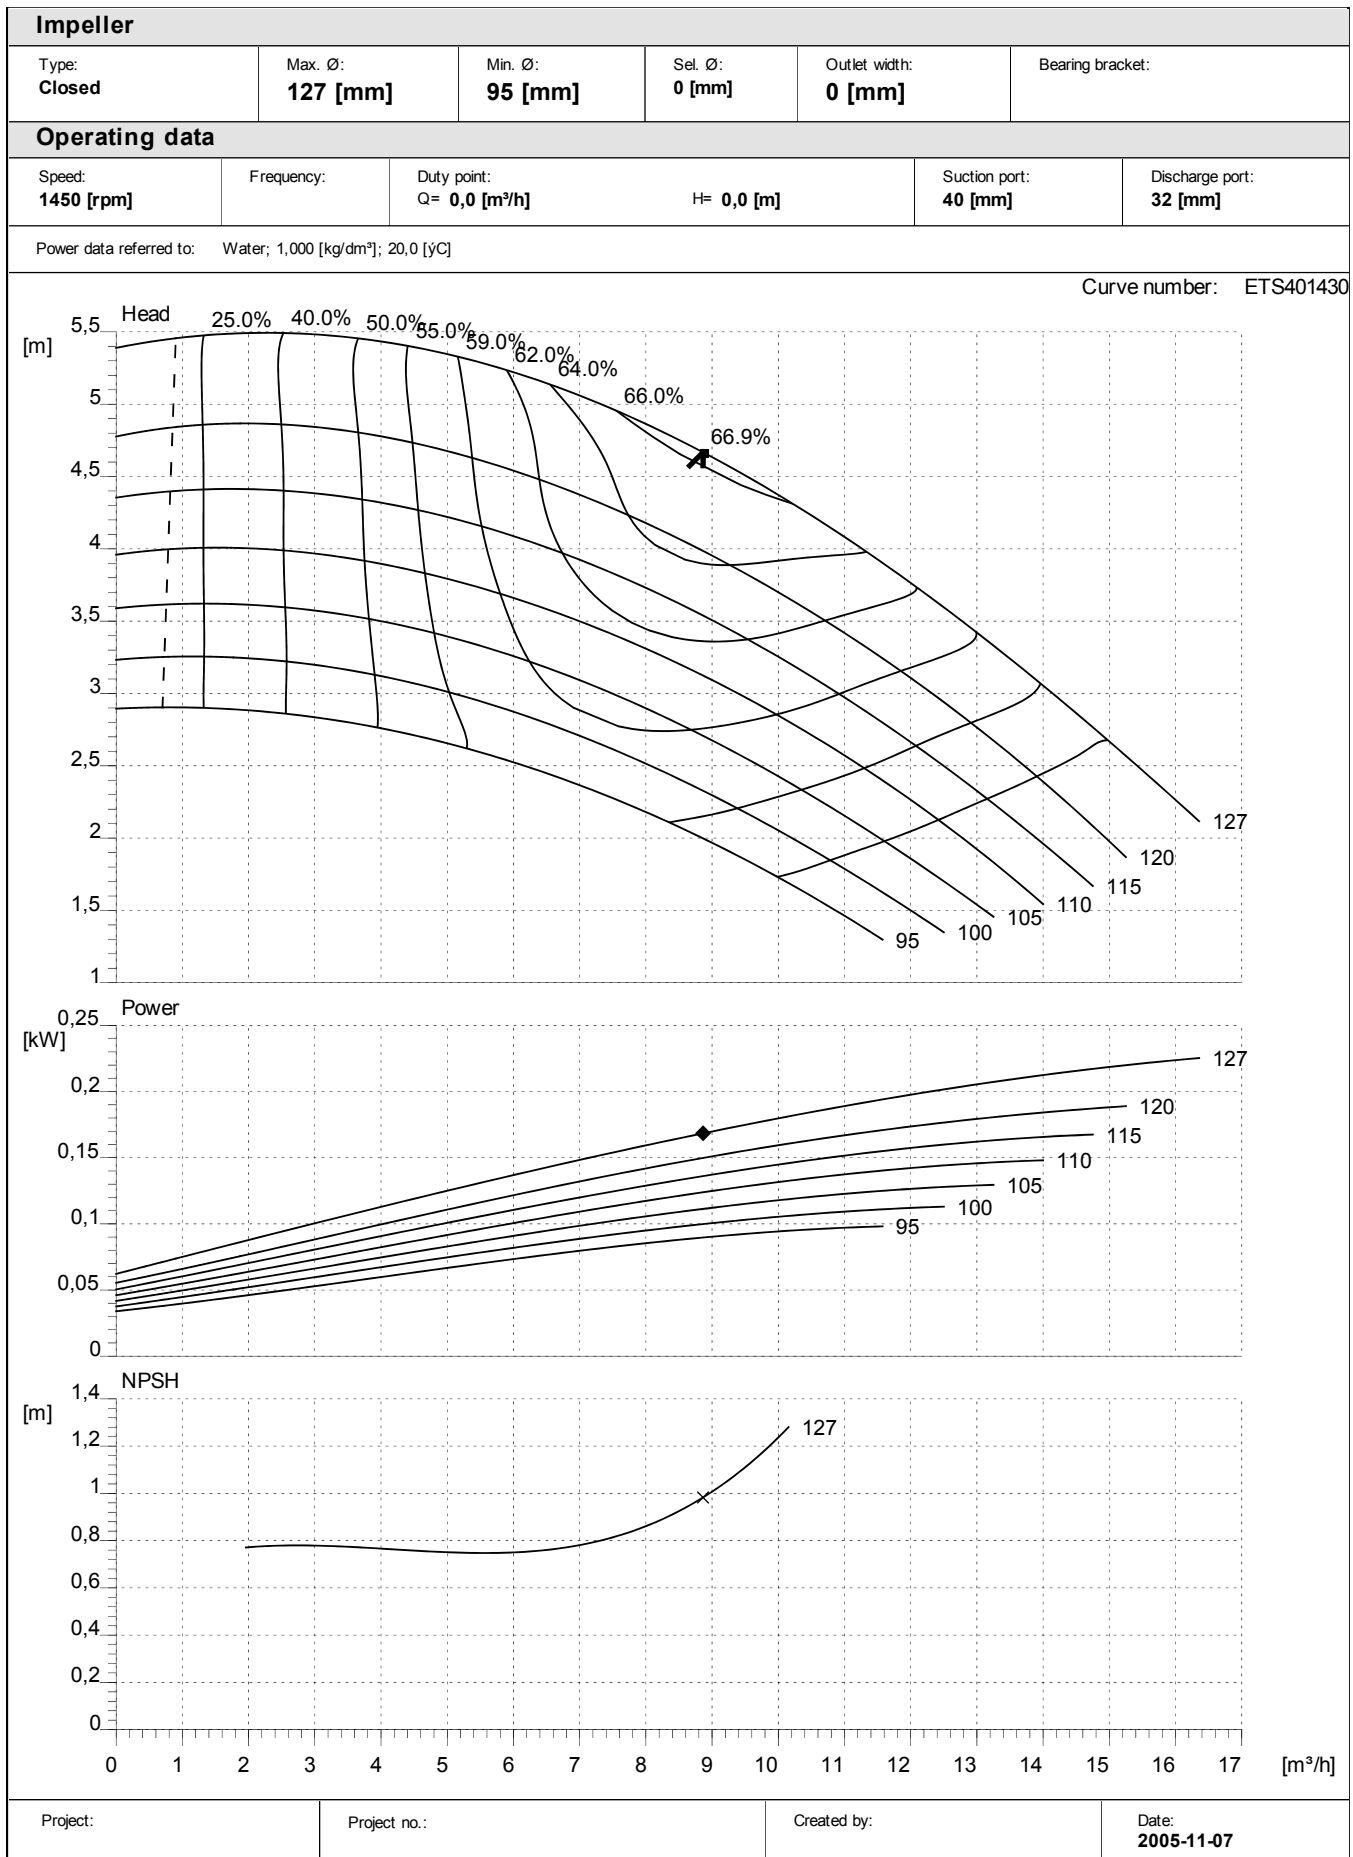

Performance curves:

ETS 40

Project:

Project no.:

Created by:

Date:
2005-11-07