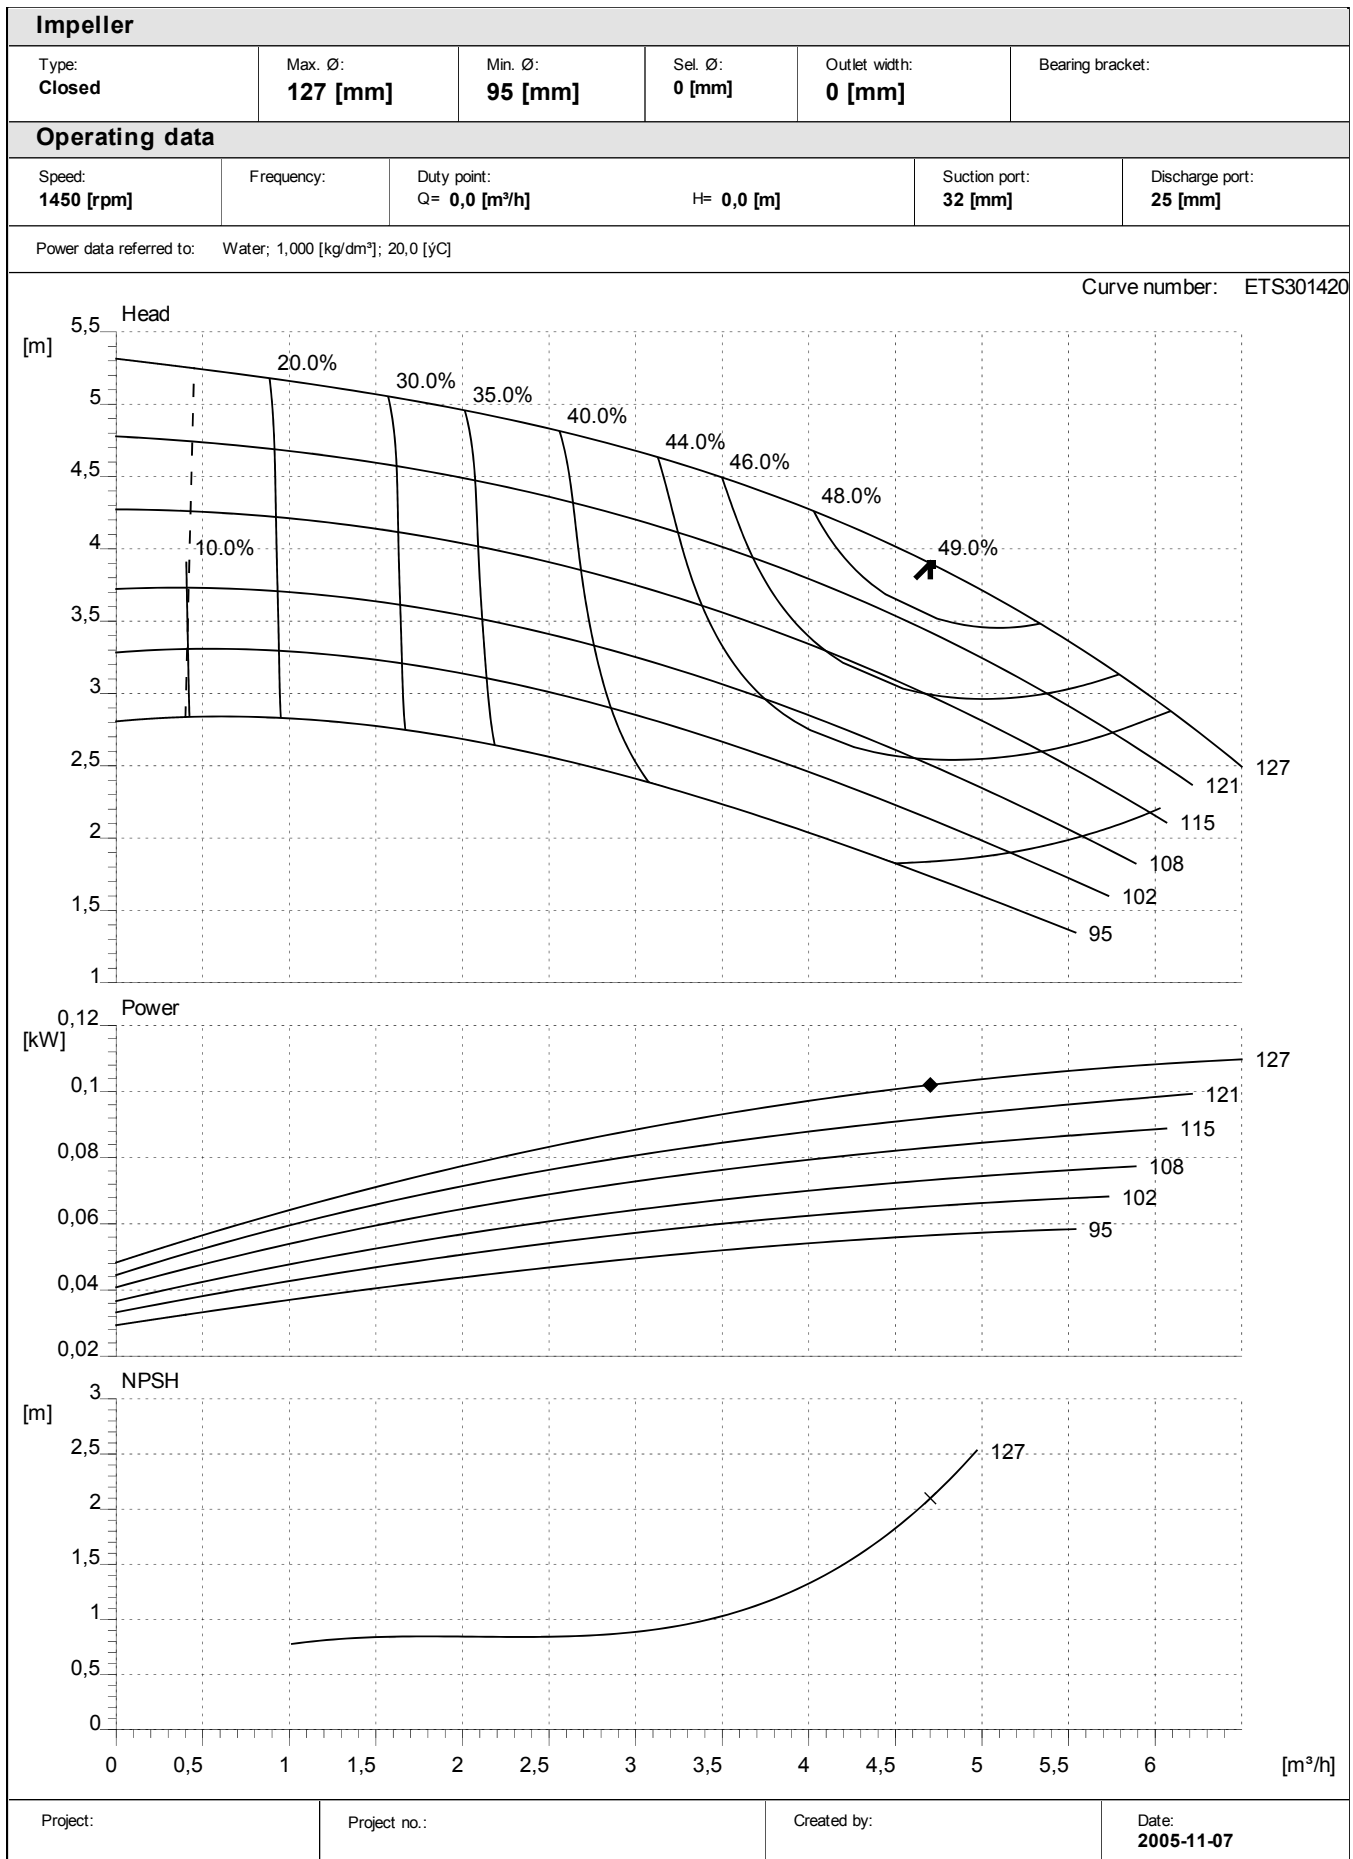

Performance curves:

ETS 30

Project:

Project no.:

Created by:

Date:
2005-11-07