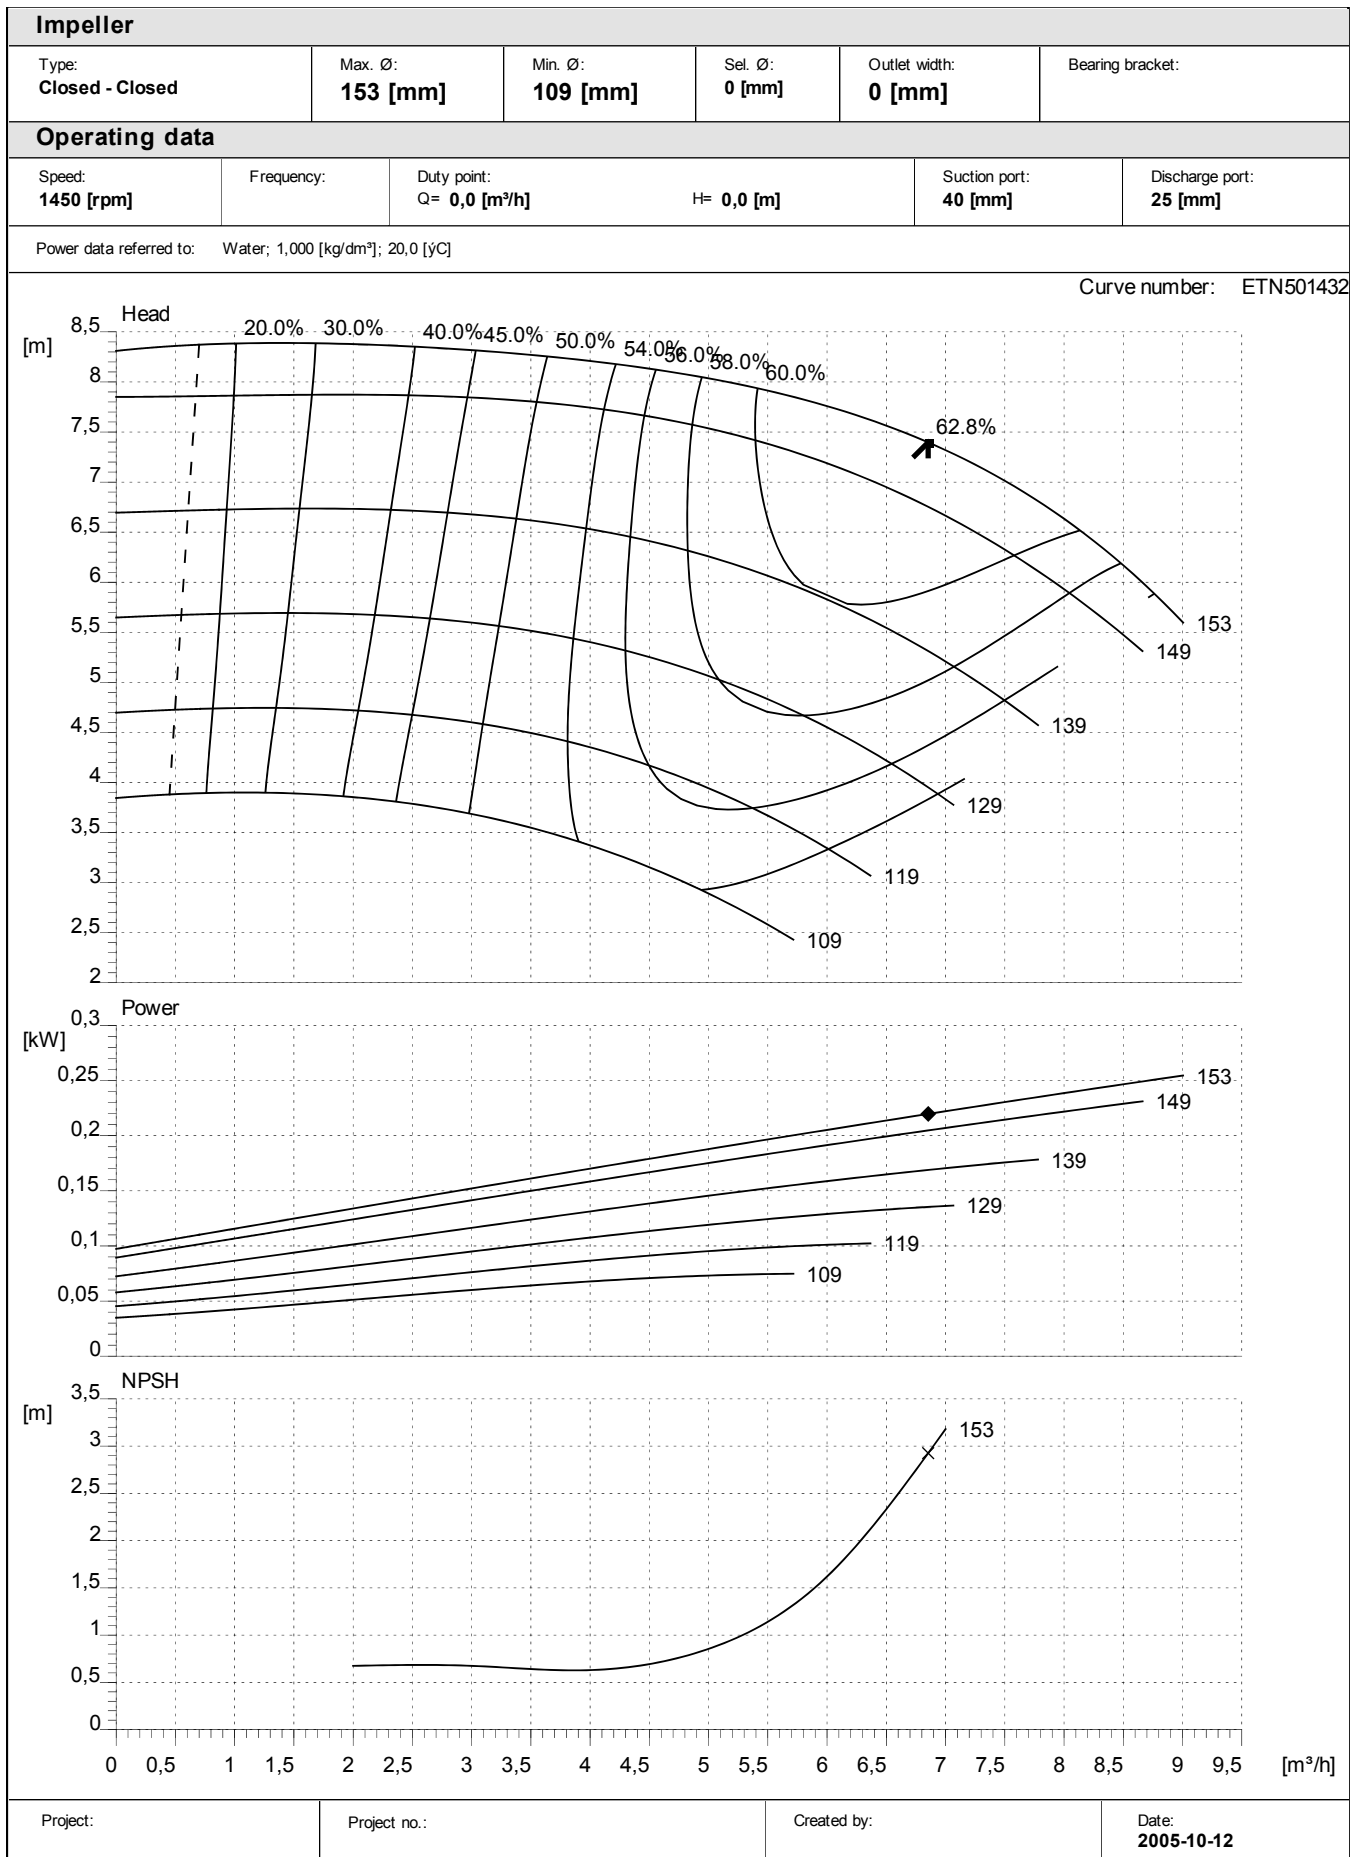

Performance curves:

ETN 50

Project:	Project no.:	Created by:	Date: 2005-10-12
----------	--------------	-------------	----------------------------