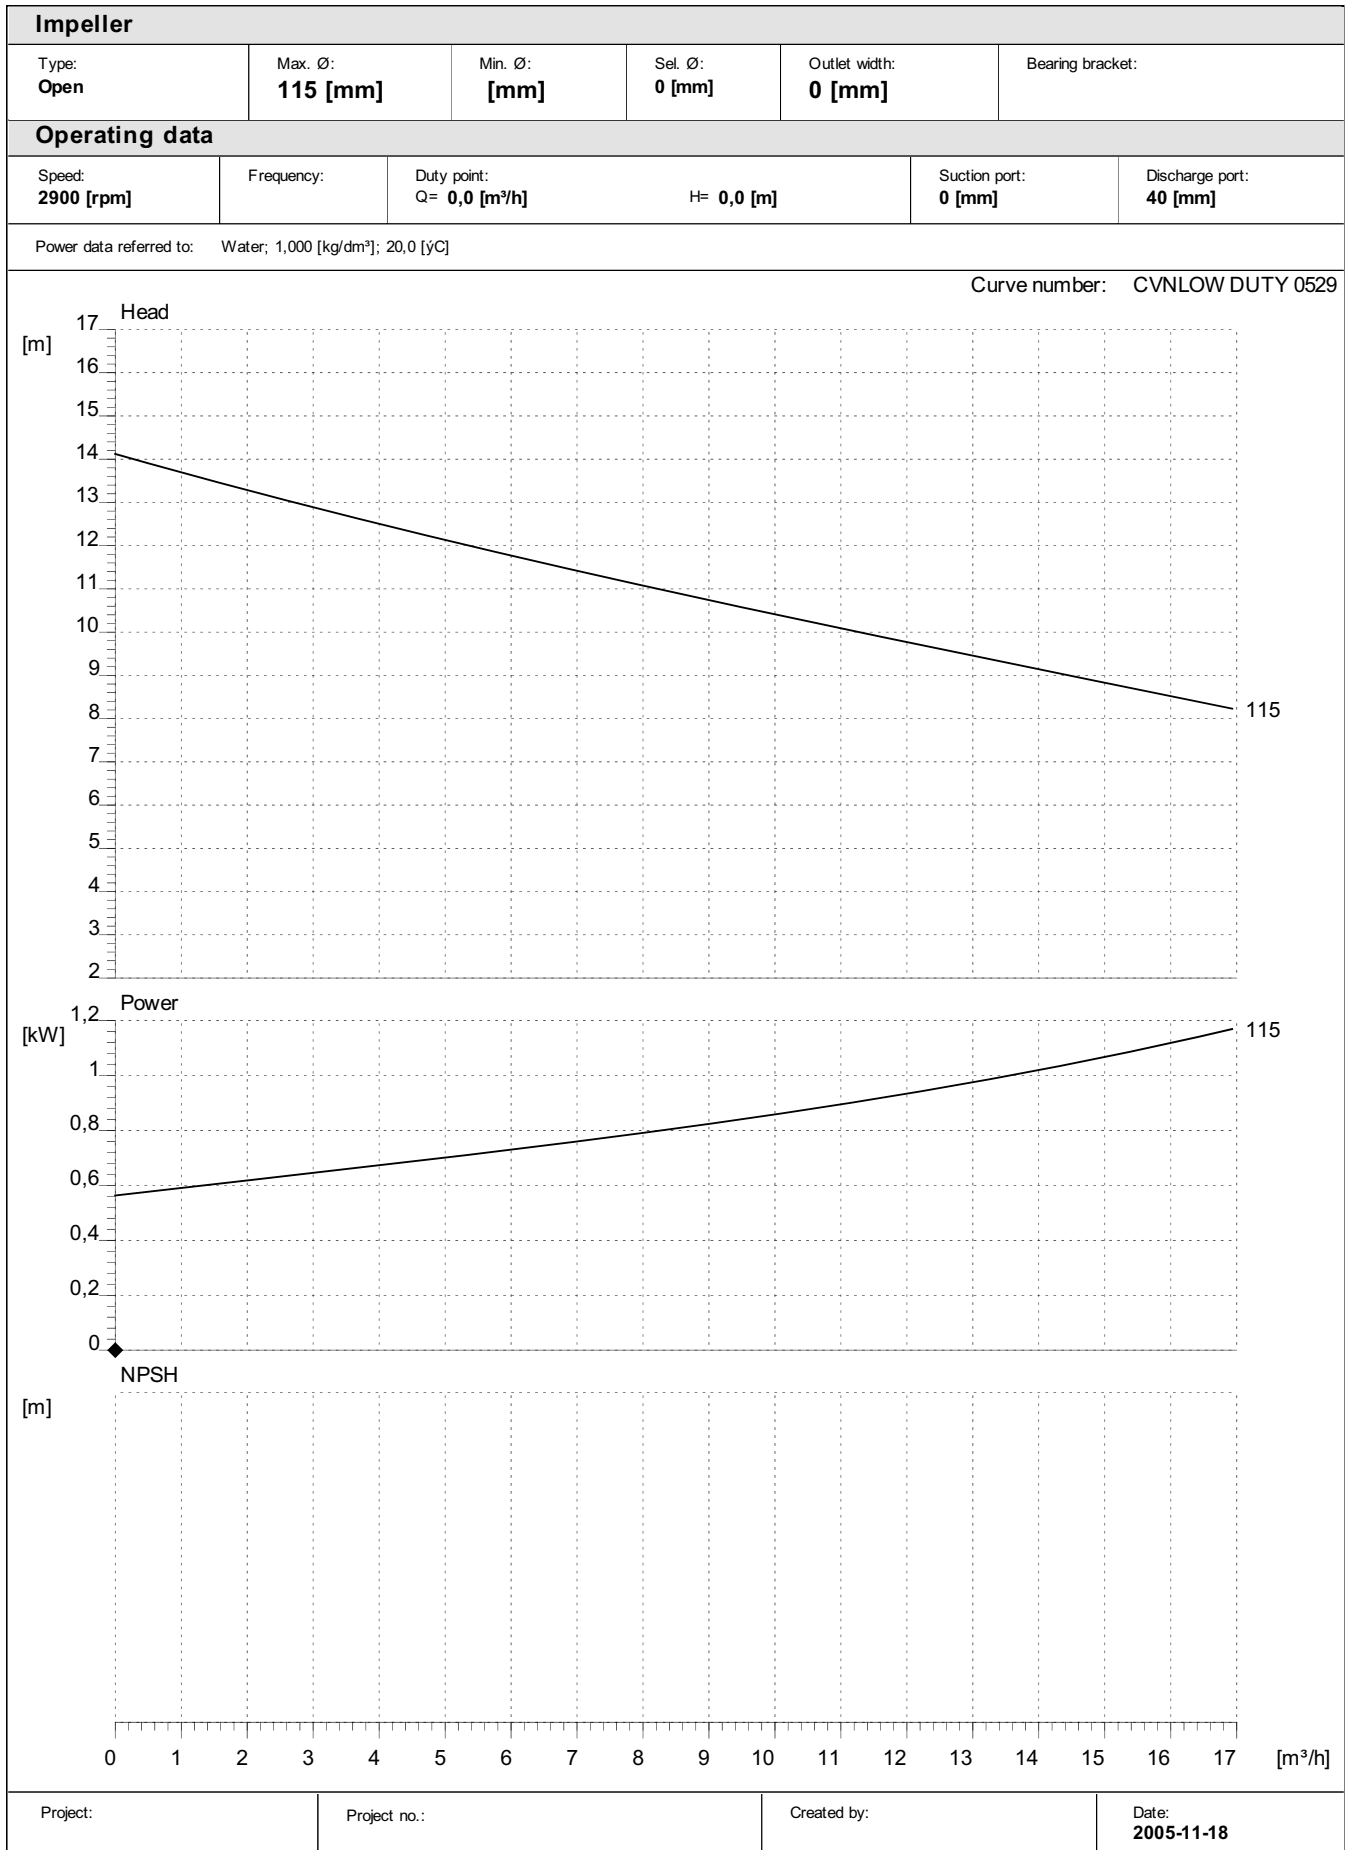

Performance curves:

CVN LOW DUTY 05

Performance curves:

CVN LOW DUTY 10

Performance curves:

CVN LOW DUTY 20

Performance curves:

CVN LOW DUTY 30

Performance curves:

CVN LOW DUTY 40

Performance curves:

CVN LOW DUTY 50

Performance curves:

CVN LOW DUTY 55

Performance curves:

CVN LOW DUTY 60