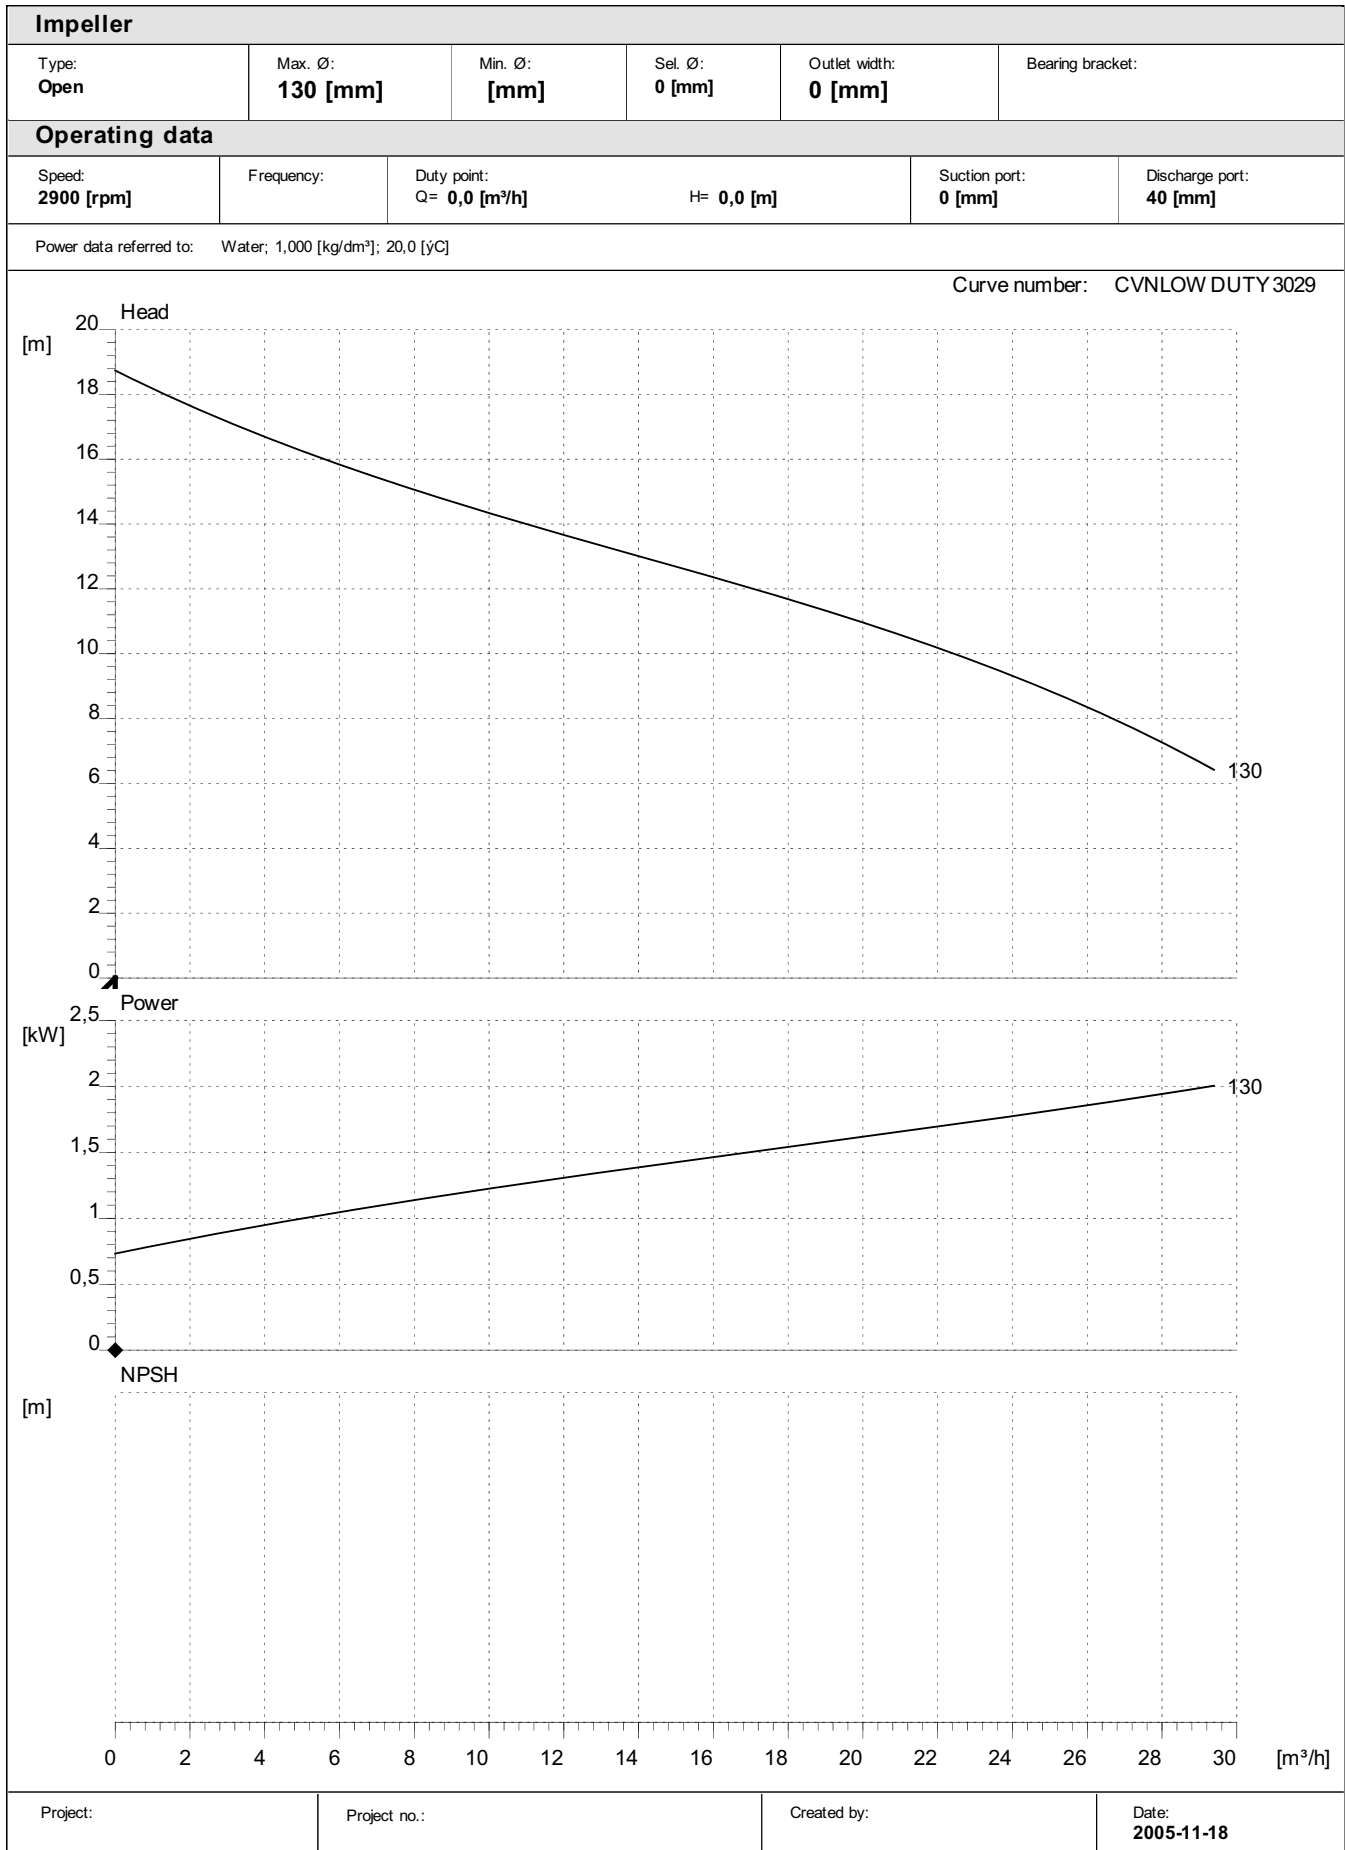

Performance curves:

CVN LOW DUTY 05

Performance curves:

CVN LOW DUTY 10

Performance curves:

CVN LOW DUTY 20

Performance curves:

CVN LOW DUTY 30

Performance curves:

CVN LOW DUTY 40

Performance curves:

CVN LOW DUTY 50

Performance curves:

CVN LOW DUTY 55

Performance curves:

CVN LOW DUTY 60