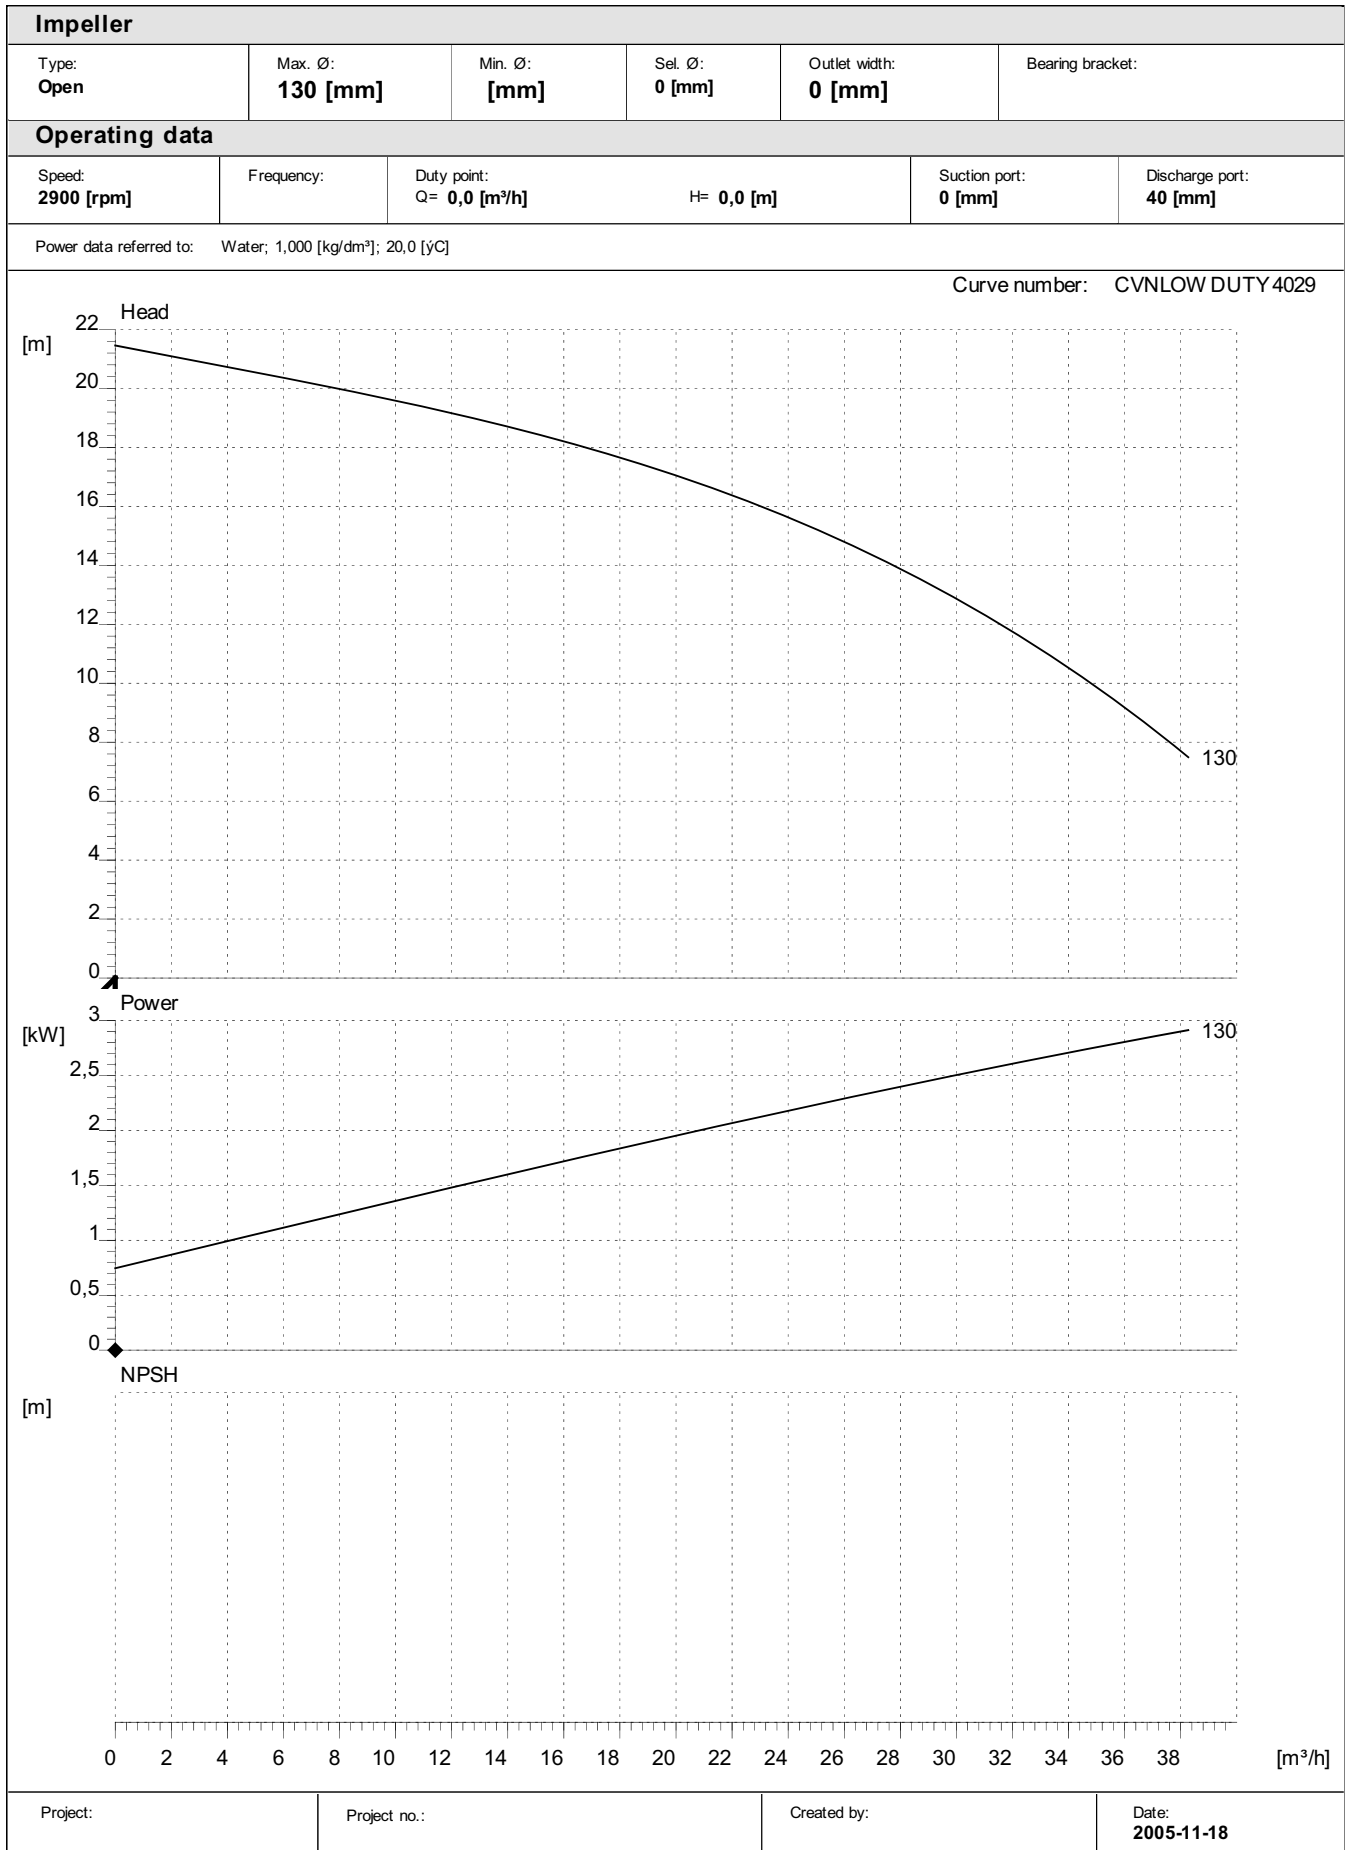

Performance curves:

CVN LOW DUTY 05

Performance curves:

CVN LOW DUTY 10

Performance curves:

CVN LOW DUTY 20

Performance curves:

CVN LOW DUTY 30

Performance curves:

CVN LOW DUTY 40

Performance curves:

CVN LOW DUTY 50

Performance curves:

CVN LOW DUTY 55

Performance curves:

CVN LOW DUTY 60