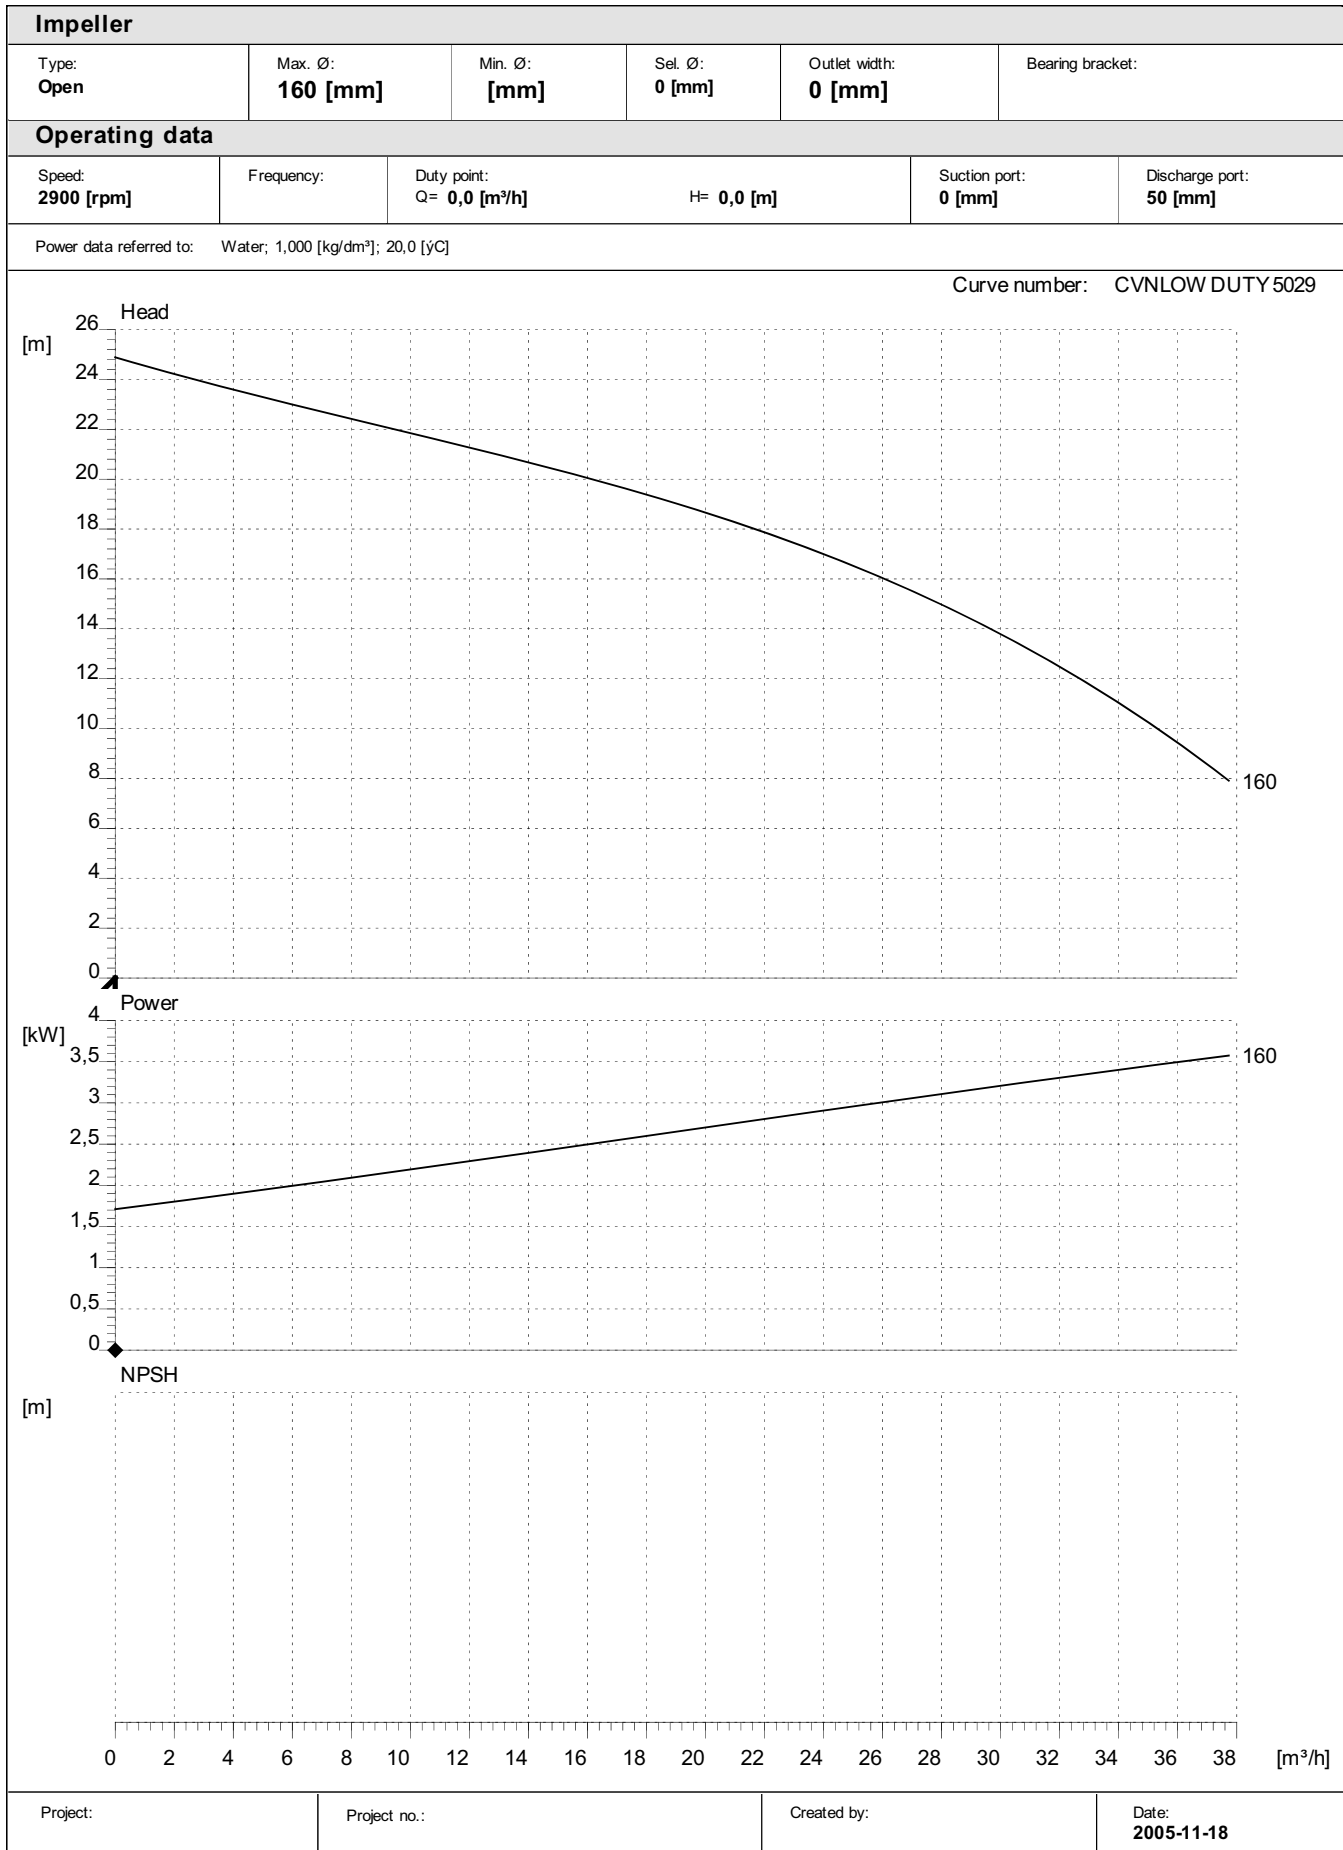

Performance curves:

CVN LOW DUTY 05

Performance curves:

CVN LOW DUTY 10

Performance curves:

CVN LOW DUTY 20

Performance curves:

CVN LOW DUTY 30

Performance curves:

CVN LOW DUTY 40

Performance curves:

CVN LOW DUTY 50

Performance curves:

CVN LOW DUTY 55

Performance curves:

CVN LOW DUTY 60