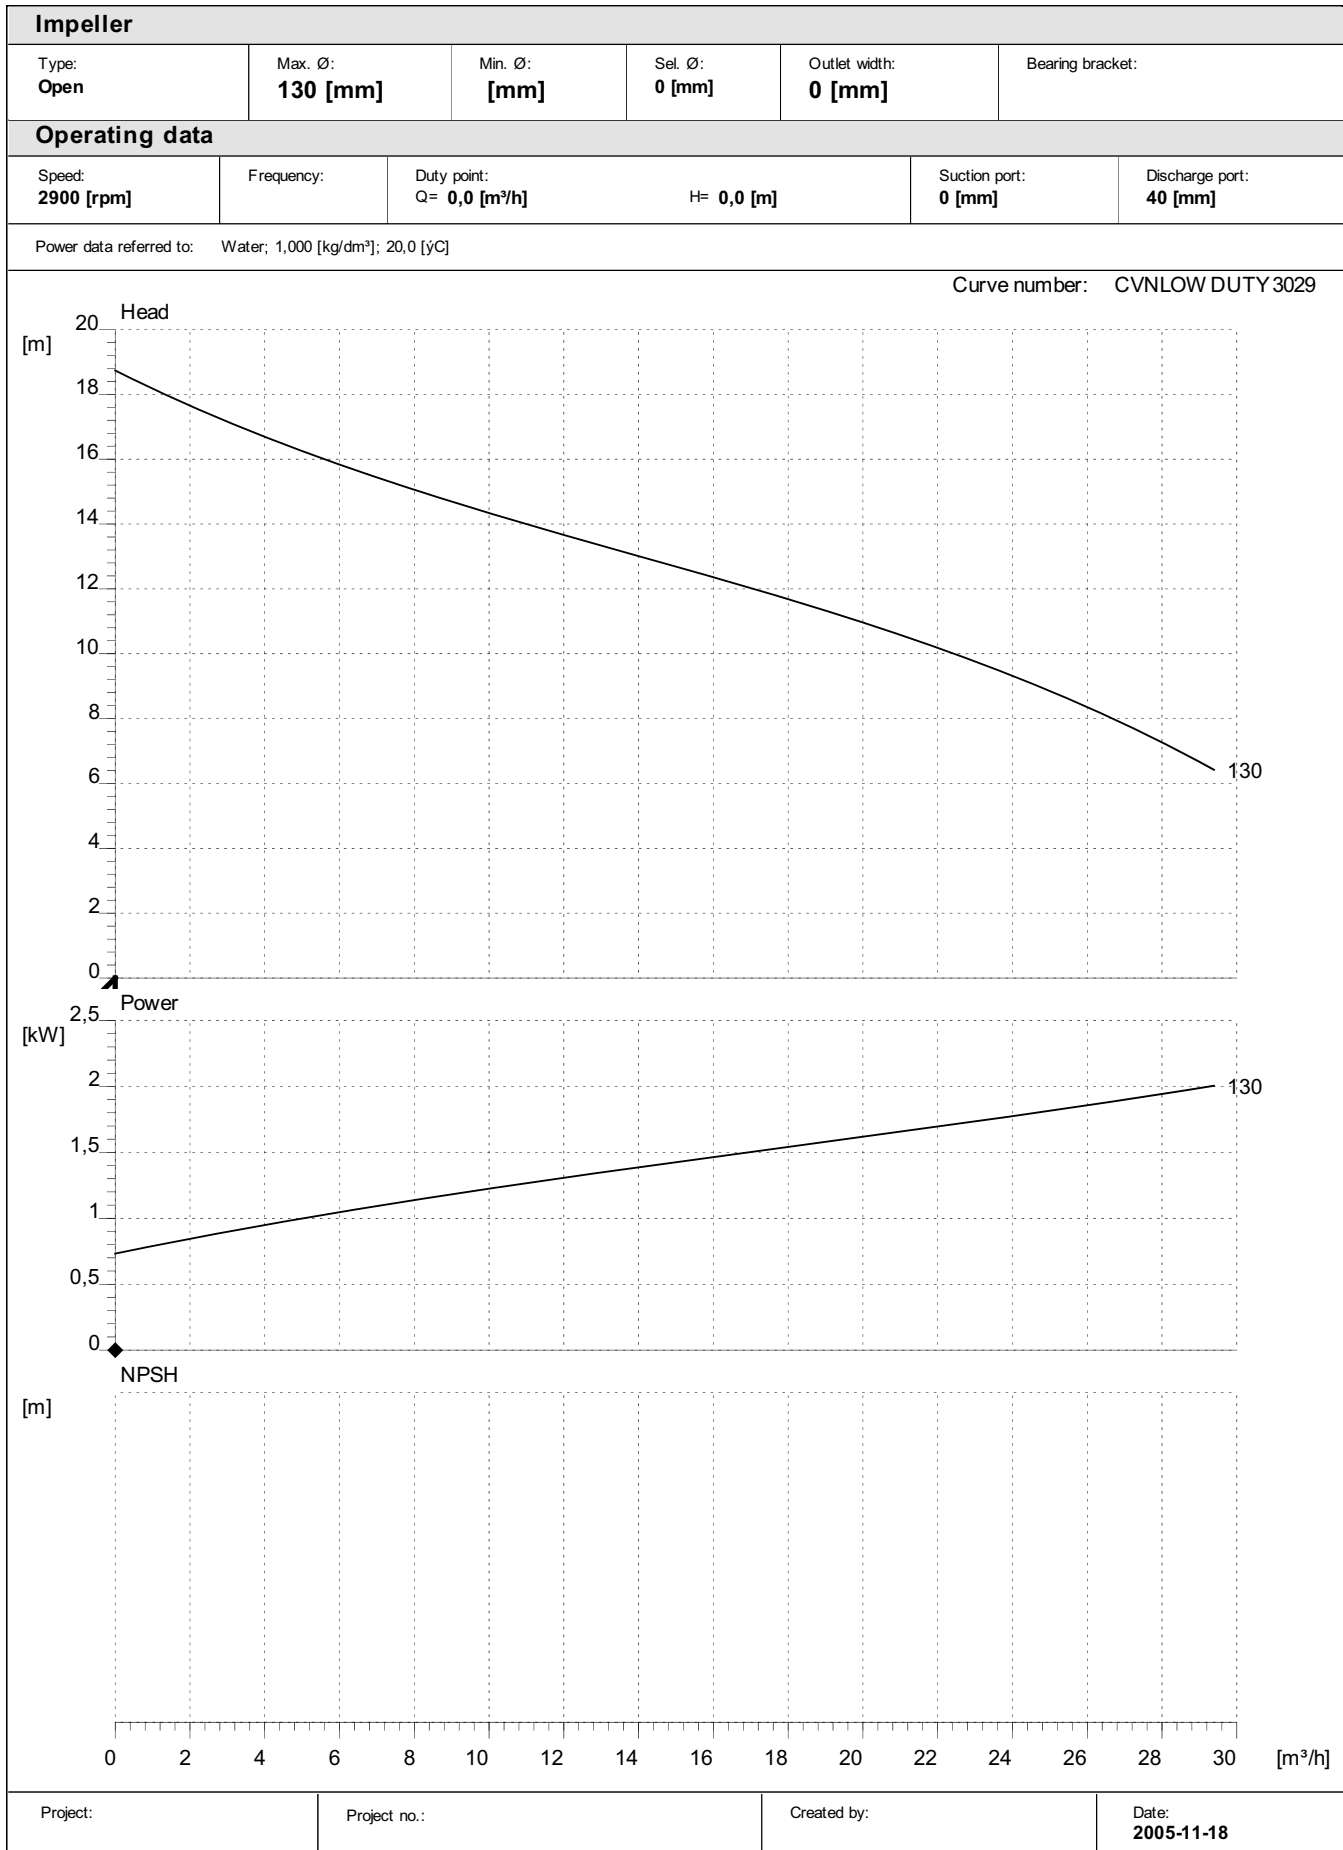

Performance curves:

CVN LOW DUTY 05

Performance curves:

CVN LOW DUTY 10

Performance curves:

CVN LOW DUTY 20

Performance curves:

CVN LOW DUTY 30

Performance curves:

CVN LOW DUTY 40

Performance curves:

CVN LOW DUTY 50

Performance curves:

CVN LOW DUTY 55

Performance curves:

CVN LOW DUTY 60