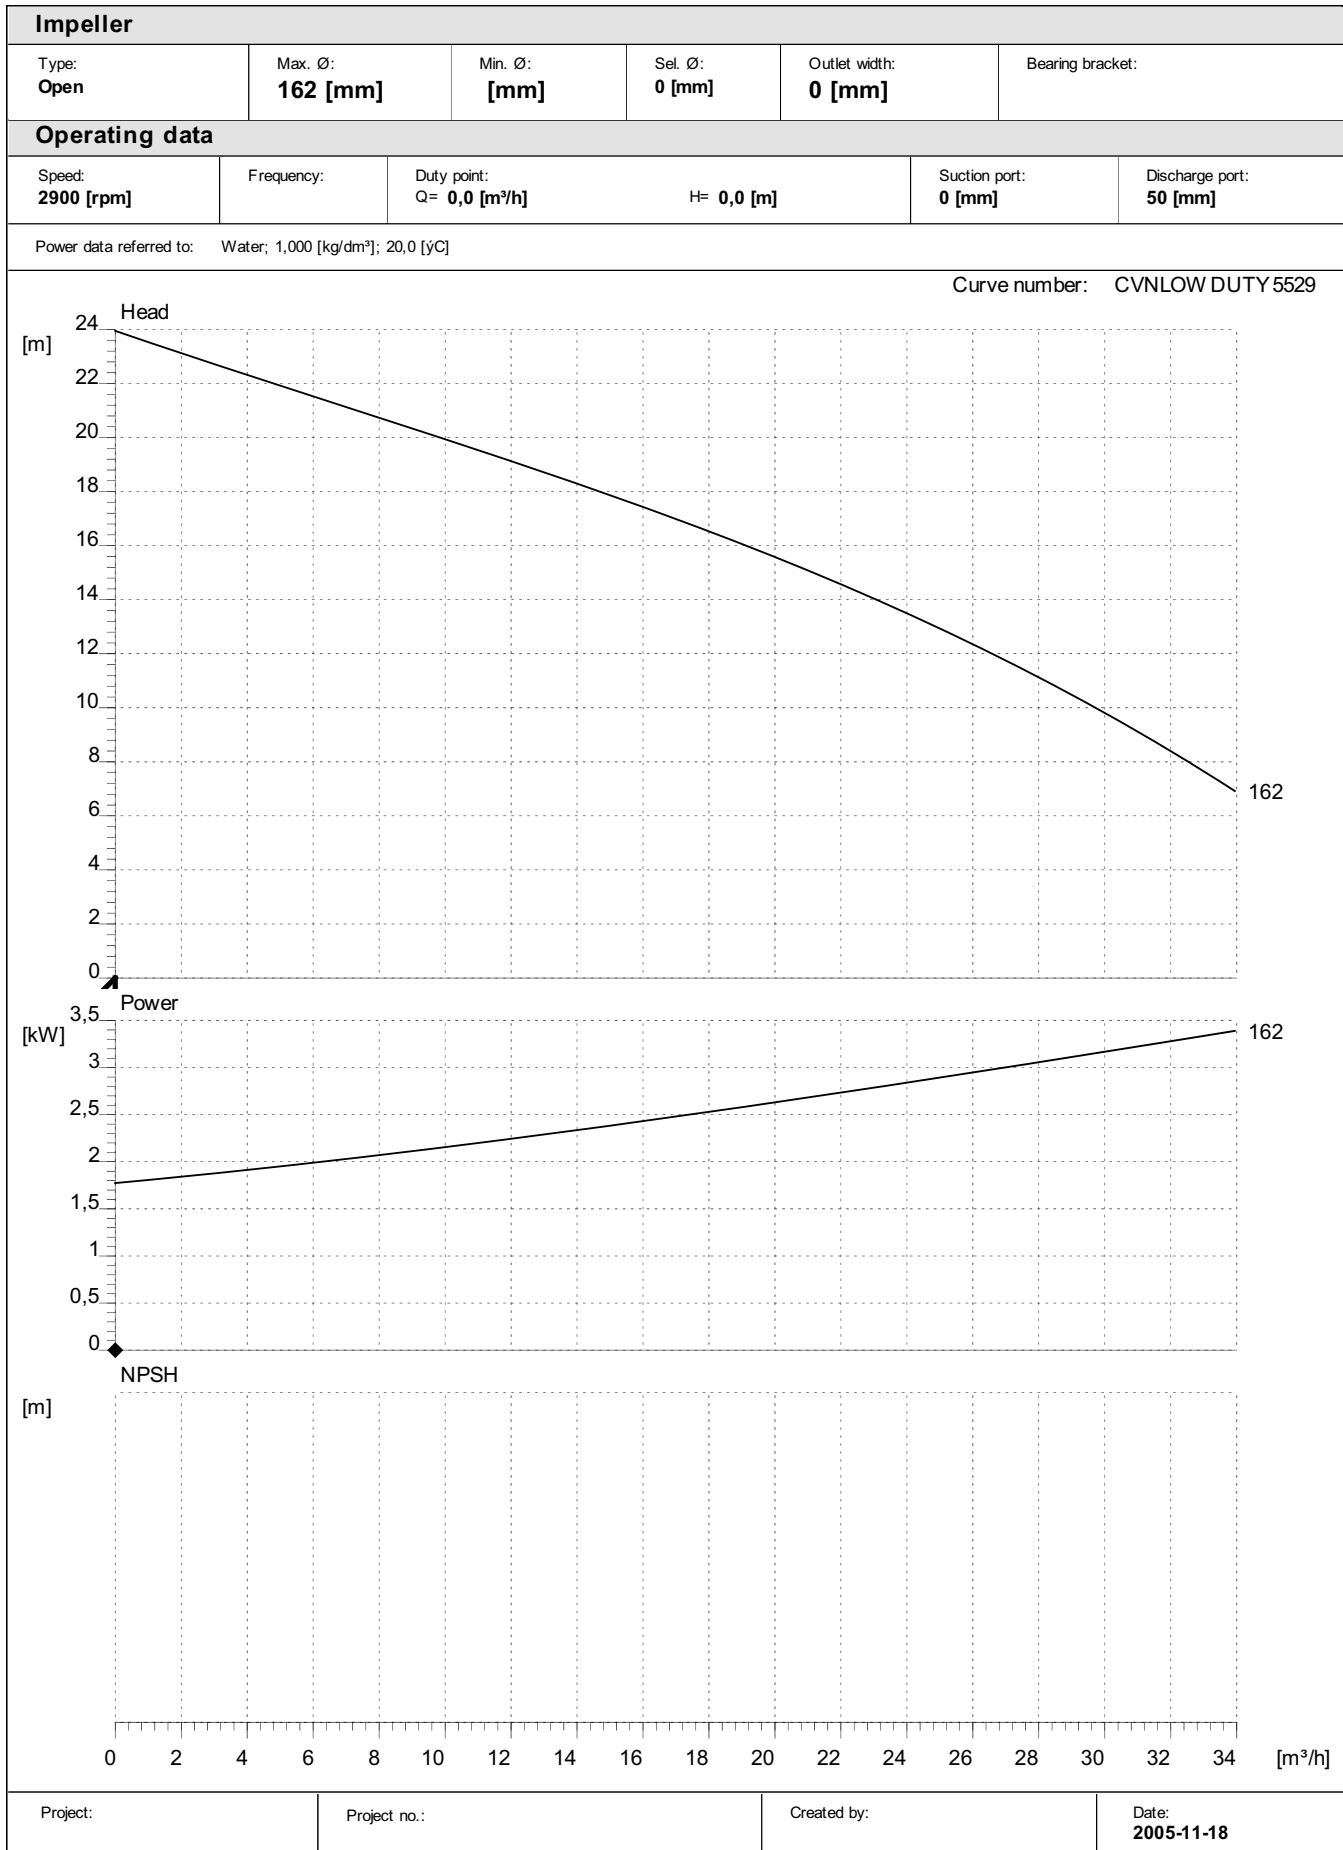

Performance curves:

CVN LOW DUTY 05

Performance curves:

CVN LOW DUTY 10

Performance curves:

CVN LOW DUTY 20

Performance curves:

CVN LOW DUTY 30

Performance curves:

CVN LOW DUTY 40

Performance curves:

CVN LOW DUTY 50

Performance curves:

CVN LOW DUTY 55

Performance curves:

CVN LOW DUTY 60