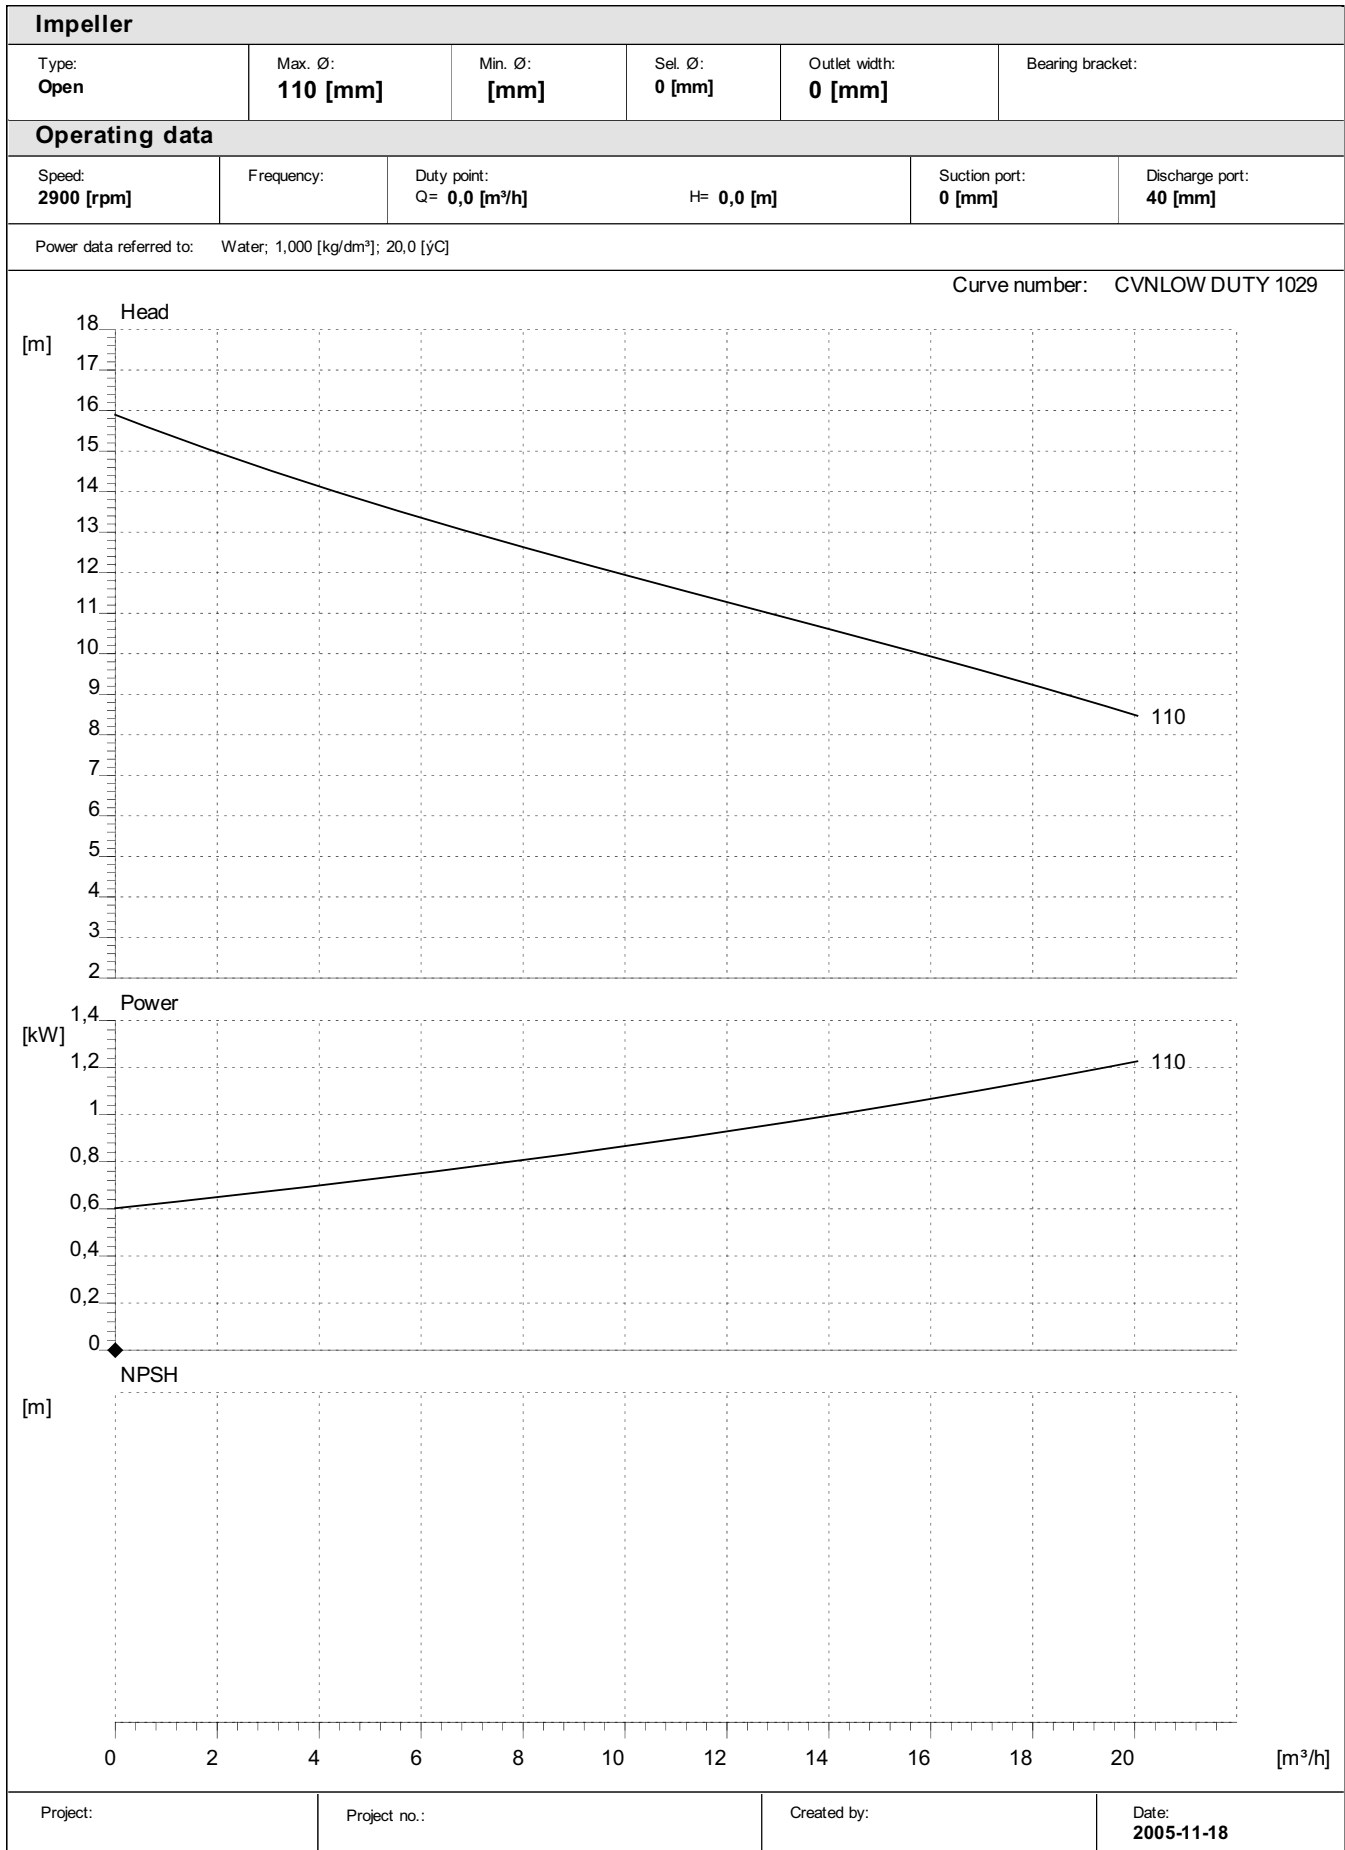

Performance curves:

CVN LOW DUTY 05

Performance curves:

CVN LOW DUTY 10

Performance curves:

CVN LOW DUTY 20

Performance curves:

CVN LOW DUTY 30

Performance curves:

CVN LOW DUTY 40

Performance curves:

CVN LOW DUTY 50

Performance curves:

CVN LOW DUTY 55

Performance curves:

CVN LOW DUTY 60