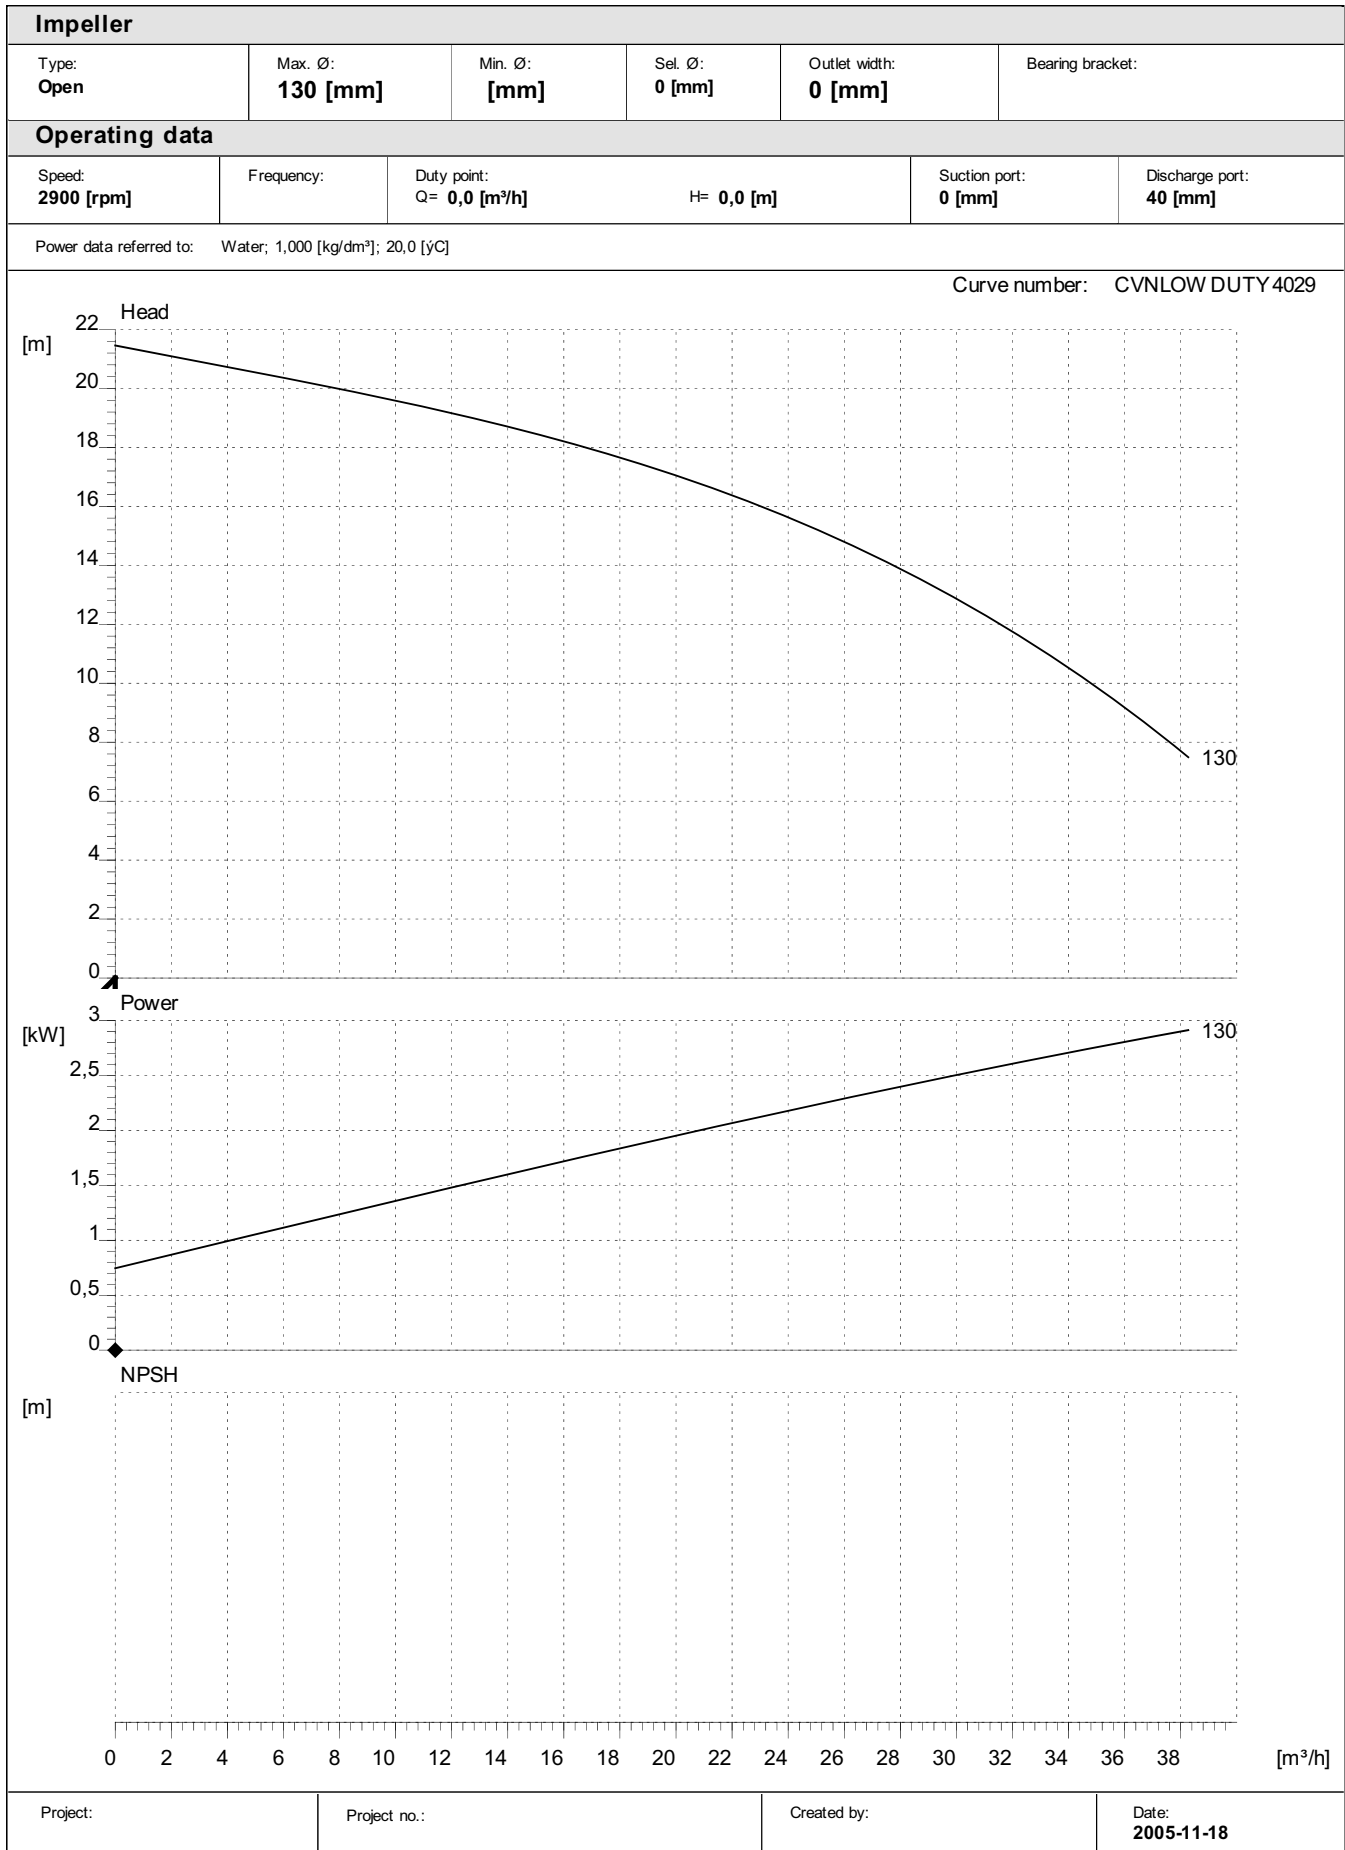

Performance curves:

CVN LOW DUTY 05

Performance curves:

CVN LOW DUTY 10

Performance curves:

CVN LOW DUTY 20

Performance curves:

CVN LOW DUTY 30

Performance curves:

CVN LOW DUTY 40

Performance curves:

CVN LOW DUTY 50

Performance curves:

CVN LOW DUTY 55

Performance curves:

CVN LOW DUTY 60