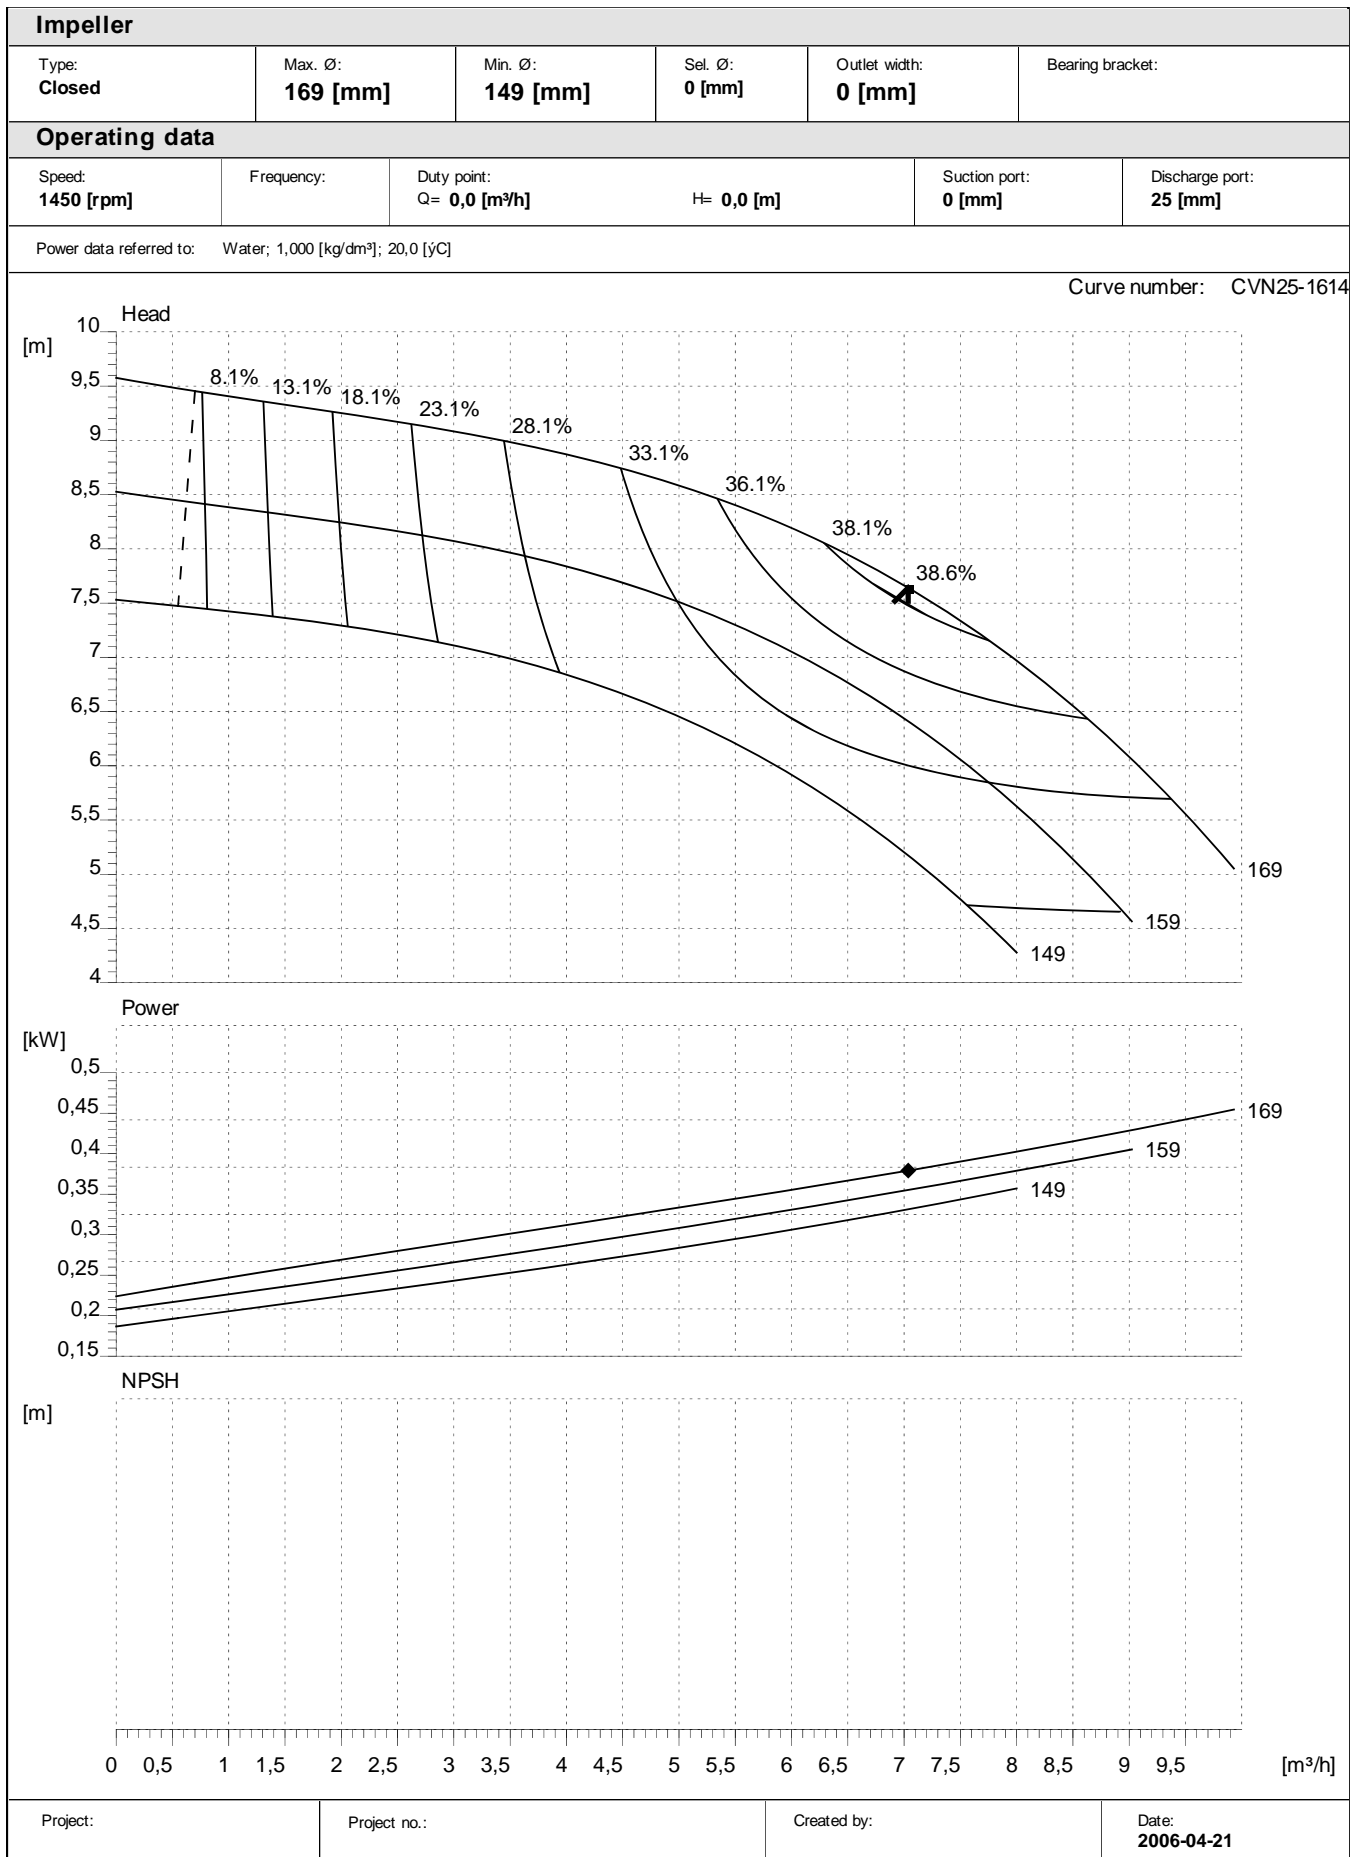

Performance curves:

CVN 25-13

Performance curves:

CVN 25-13

Performance curves:

CVN 25-16

Performance curves:

CVN 25-16

Performance curves:

CVN 32-13

Performance curves:

CVN 32-13

Performance curves:

CVN 32-16

Project:

Project no.:

Created by:

Date:
2006-04-21

Performance curves:

CVN 32-16

Performance curves:

CVN 40-13

Performance curves:

CVN 40-13

CVN 40-16

Performance curves:

CVN 40-20

Performance curves:

CVN 40-20

Project:

Project no.:

Created by: