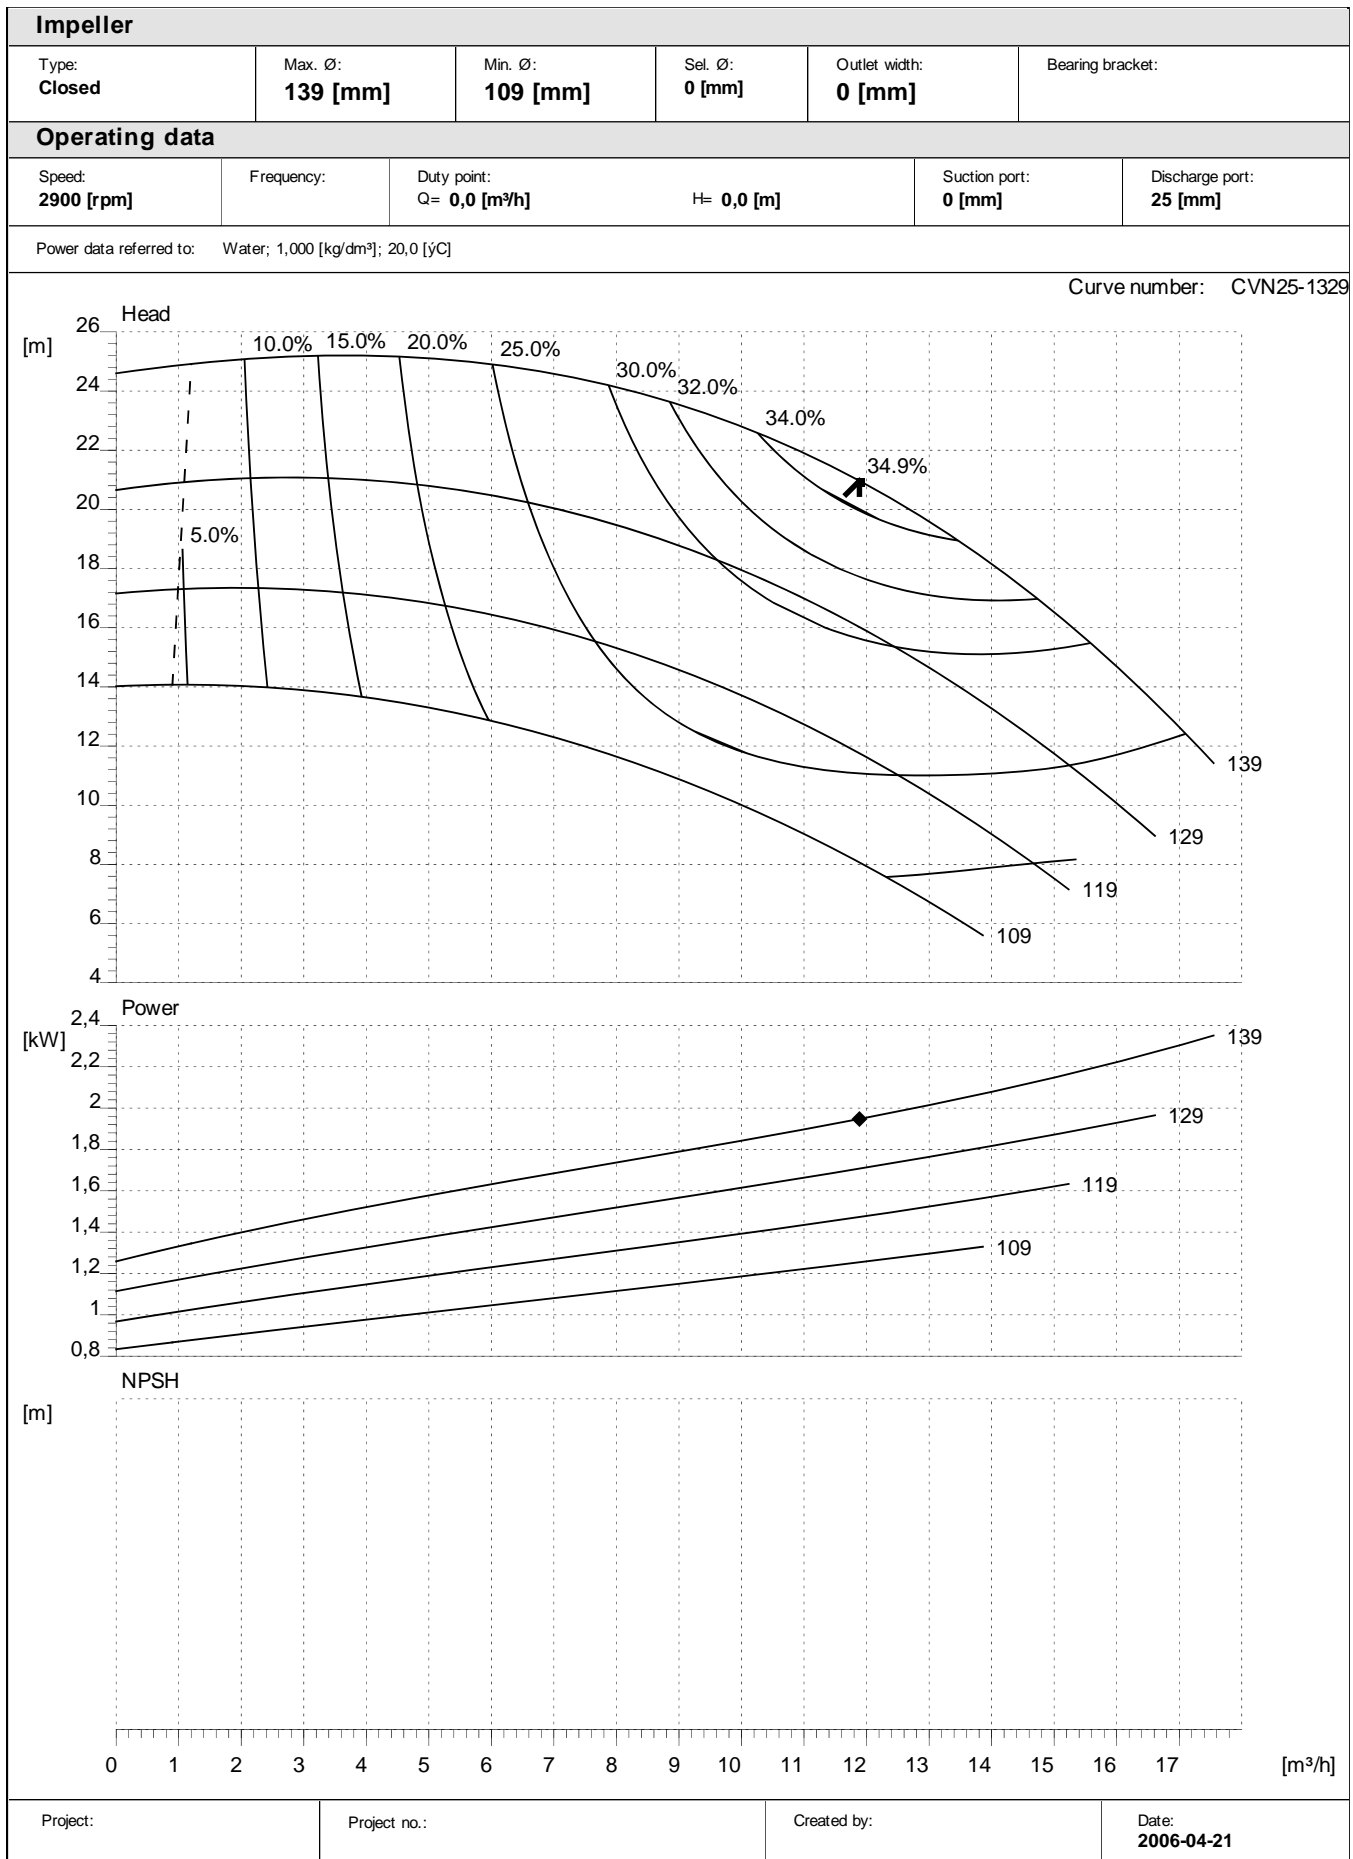

Performance curves:

CVN 25-13

Performance curves:

CVN 25-13

Performance curves:

CVN 25-16

Performance curves:

CVN 25-16

Performance curves:

CVN 32-13

Performance curves:

CVN 32-13

Performance curves:

CVN 32-16

Project:

Project no.:

Created by:

Date:
2006-04-21

Performance curves:

CVN 32-16

Performance curves:

CVN 40-13

Performance curves:

CVN 40-13

CVN 40-16

Performance curves:

CVN 40-20

Performance curves:

CVN 40-20

Project:

Project no.:

Created by: