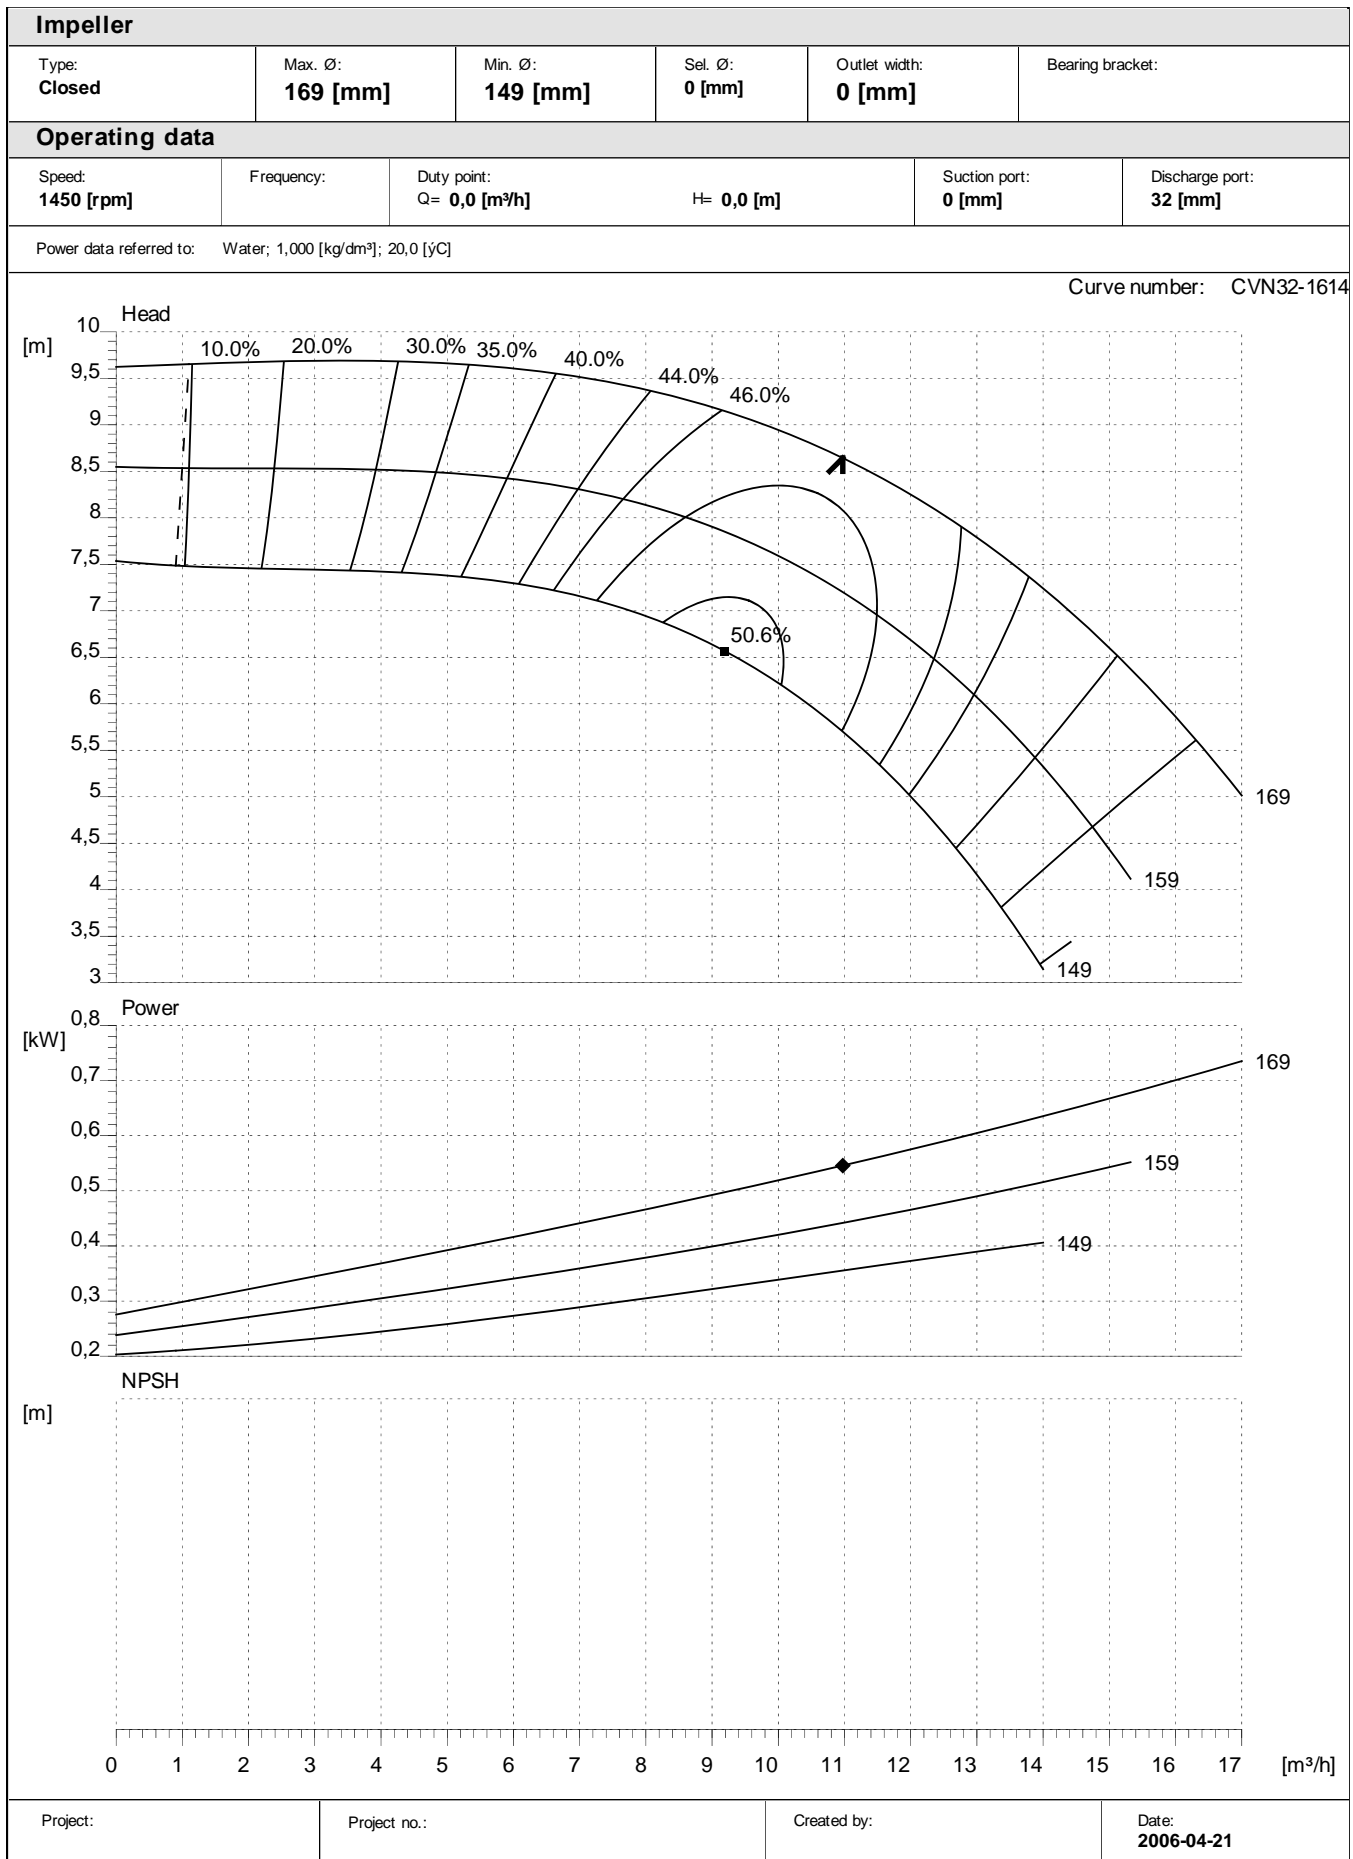

Performance curves:

CVN 25-13

Performance curves:

CVN 25-13

Performance curves:

CVN 25-16

Performance curves:

CVN 25-16

Performance curves:

CVN 32-13

Performance curves:

CVN 32-13

Performance curves:

CVN 32-16

Project:

Project no.:

Created by:

Date:
2006-04-21

Performance curves:

CVN 32-16

Performance curves:

CVN 40-13

Performance curves:

CVN 40-13

CVN 40-16

Performance curves:

CVN 40-20

Performance curves:

CVN 40-20

Project:

Project no.:

Created by: