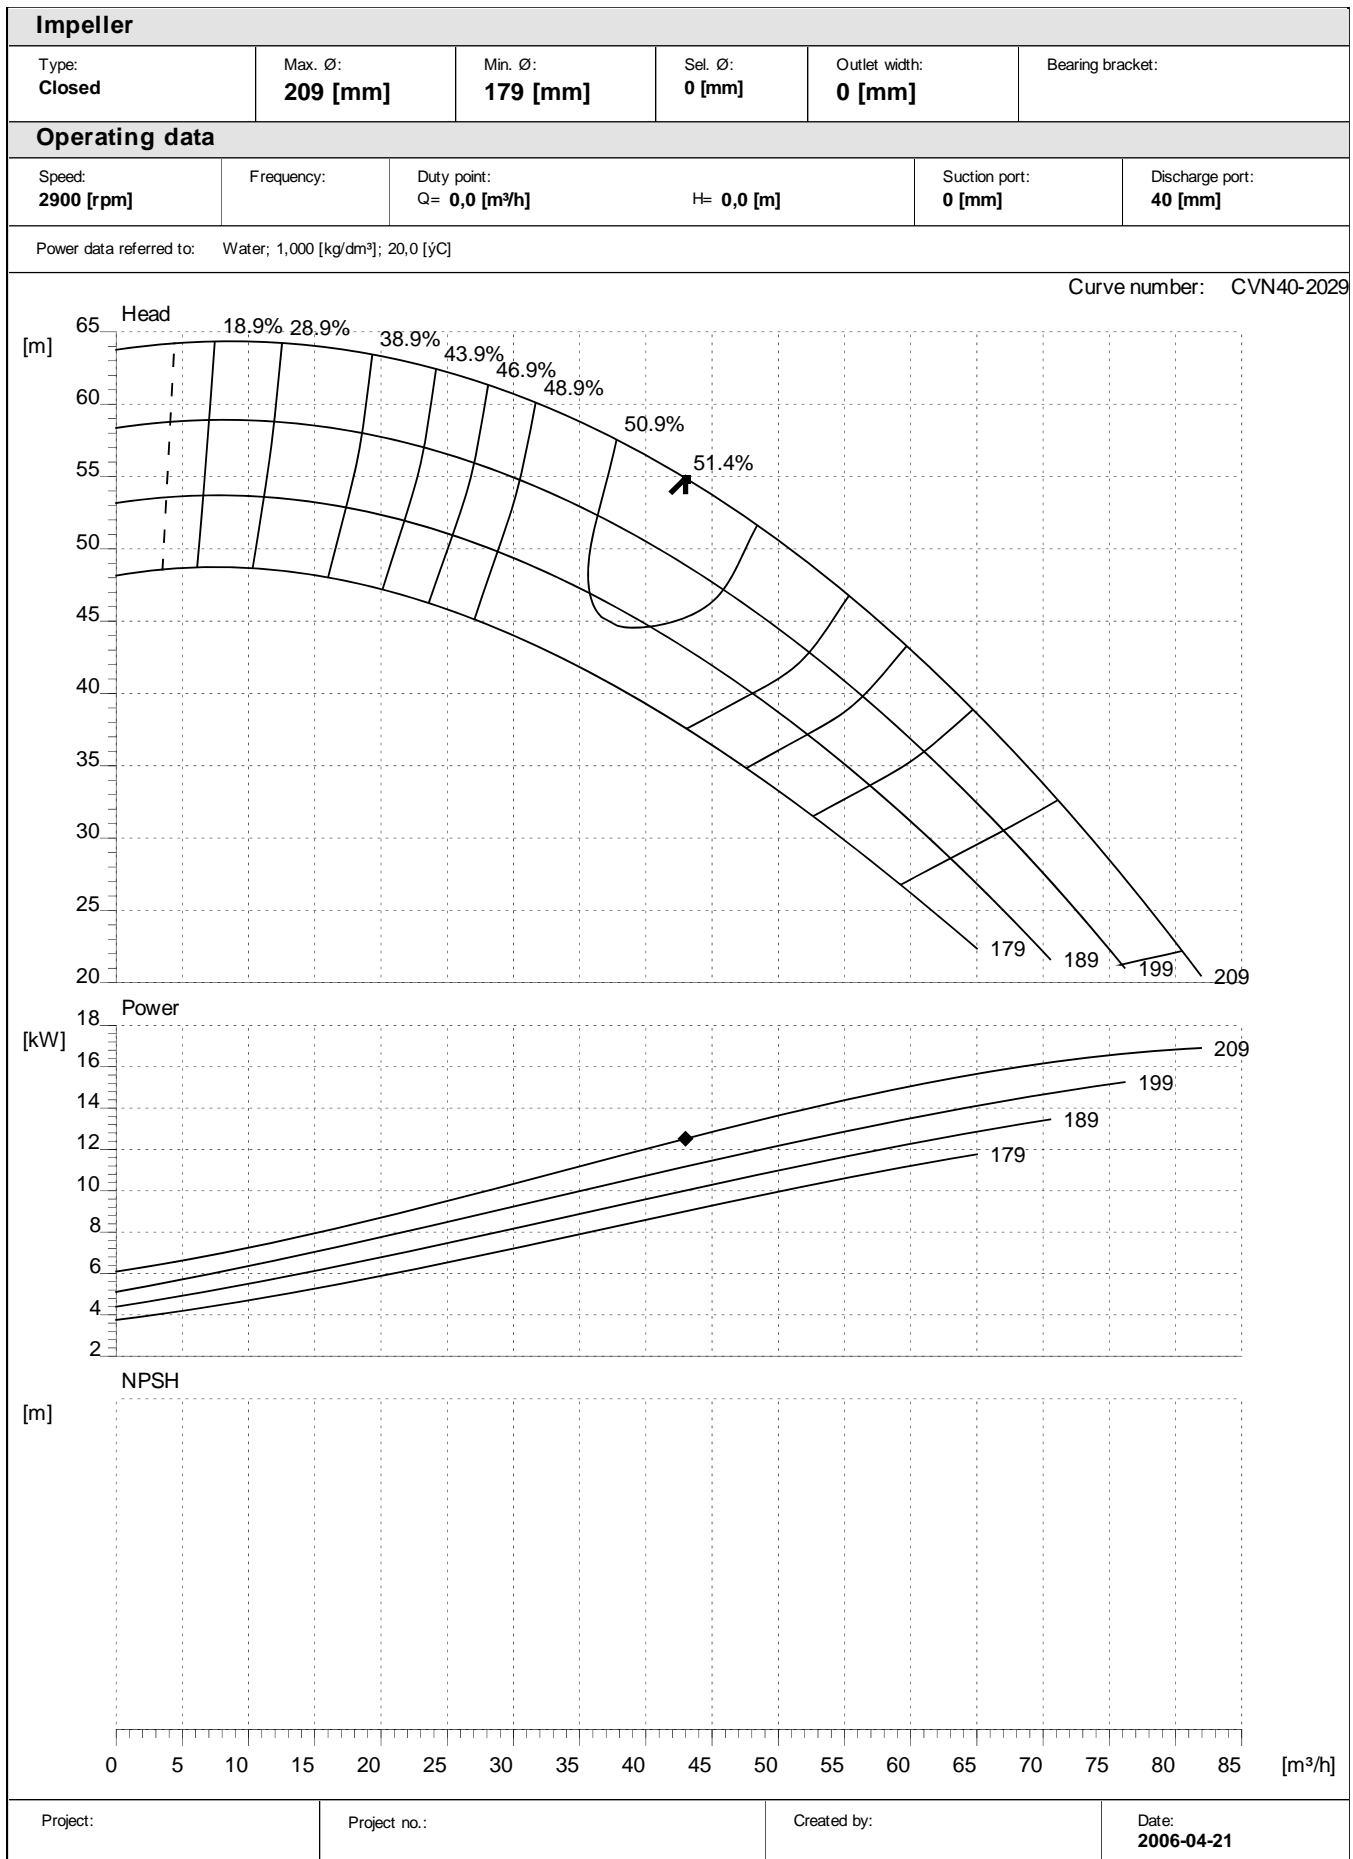

Performance curves:

CVN 40-20