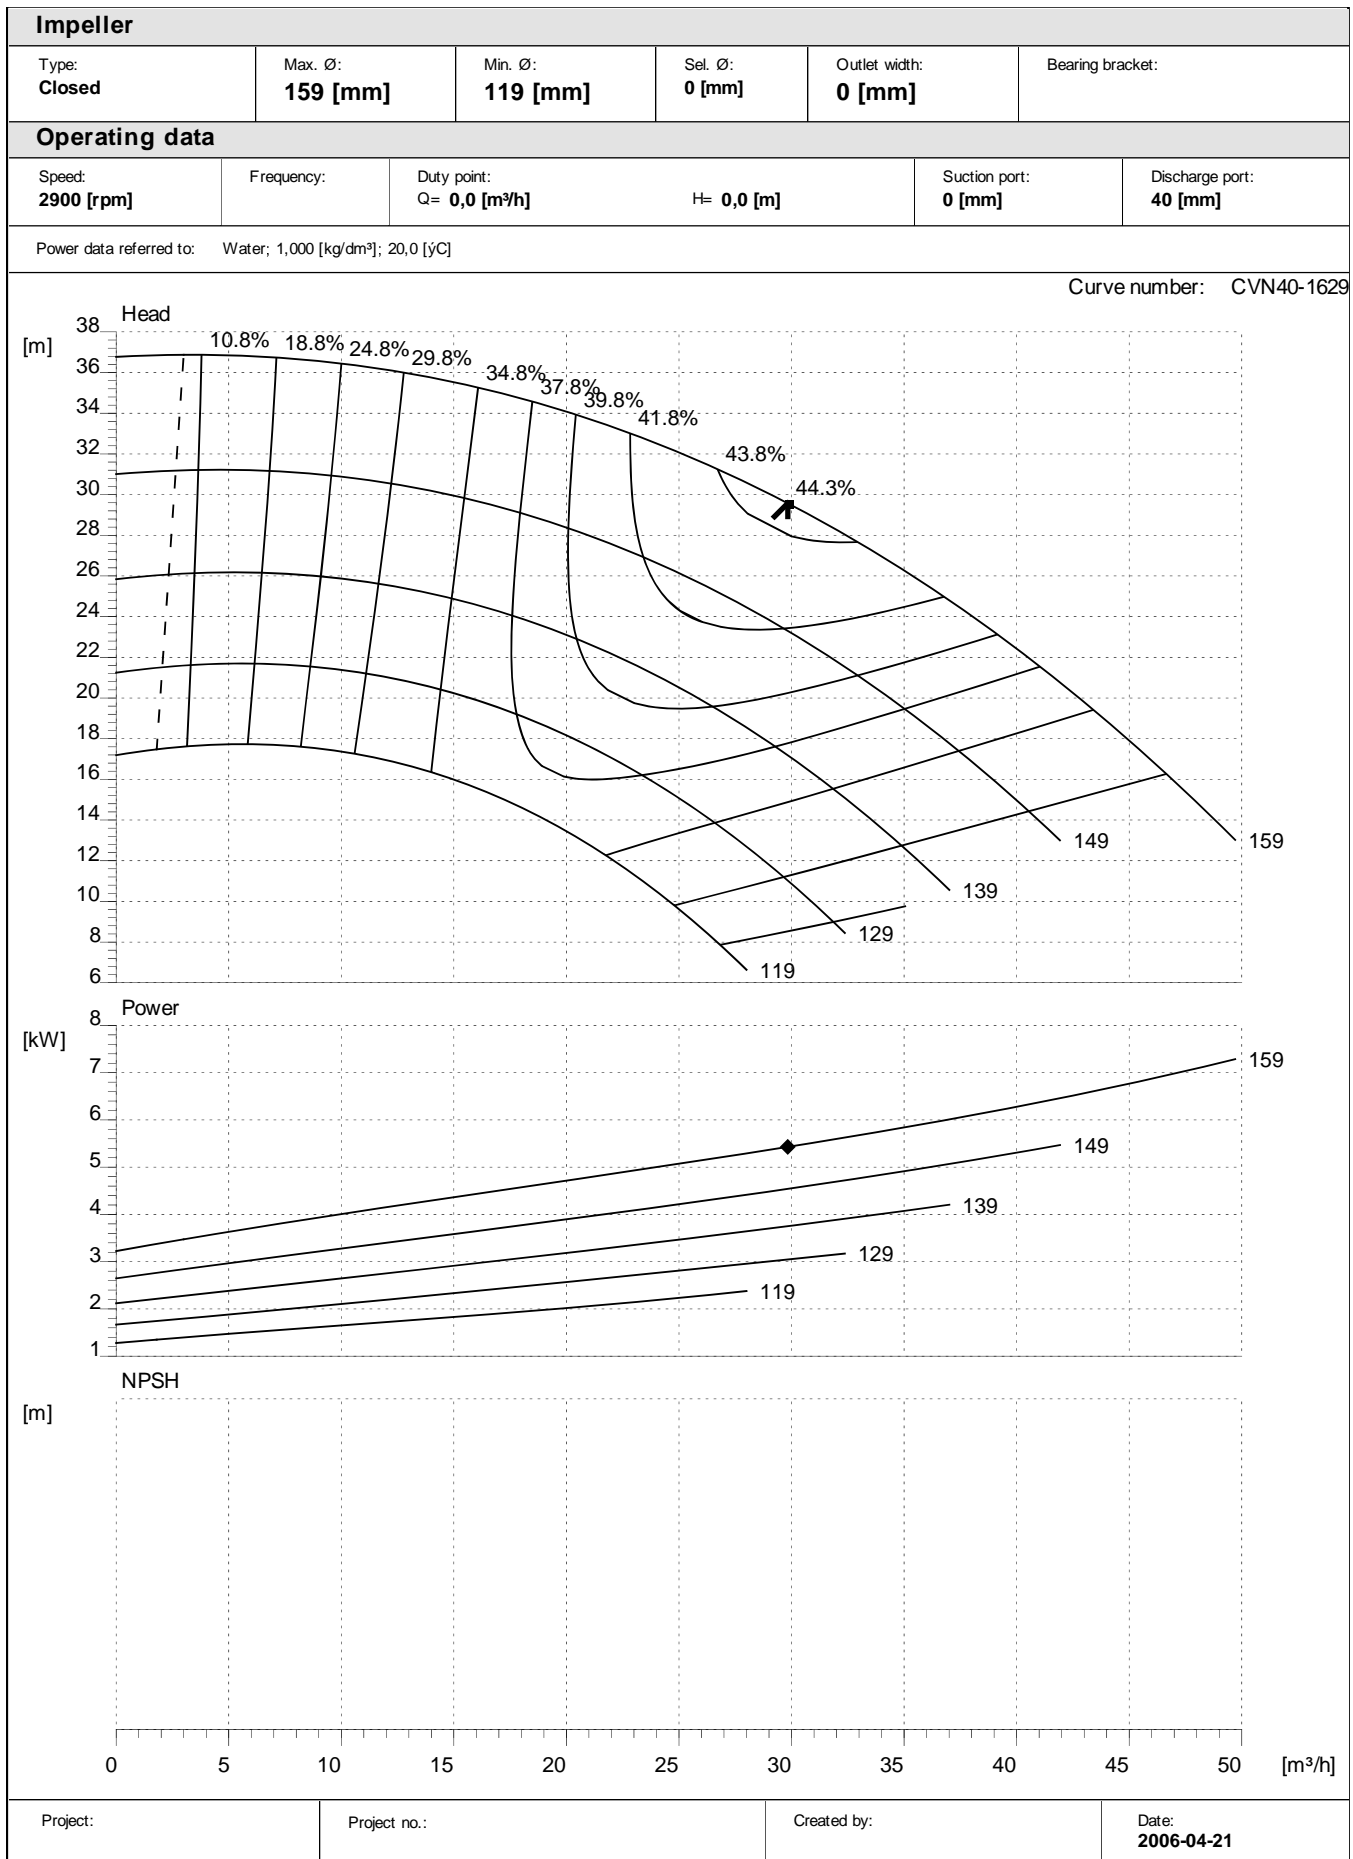

Project:

Project no.:

Created by:

Date:
2006-04-21

Performance curves:

CVN 40-16

Project:	Project no.:	Created by:	Date: 2006-04-21
----------	--------------	-------------	----------------------------

Performance curves:

CVN 40-16

Performance curves:

CVN 40-20

Performance curves:

CVN 40-20

Project:

Project no.:

Created by:

CVN 50-13

Performance curves:

CVN 50-16

Performance curves:

CVN 50-16

Performance curves:

CVN 50-20

Performance curves:

CVN 50-20

Performance curves:

CVN 65-13

Performance curves:

CVN 65-13

Performance curves:

CVN 80-20