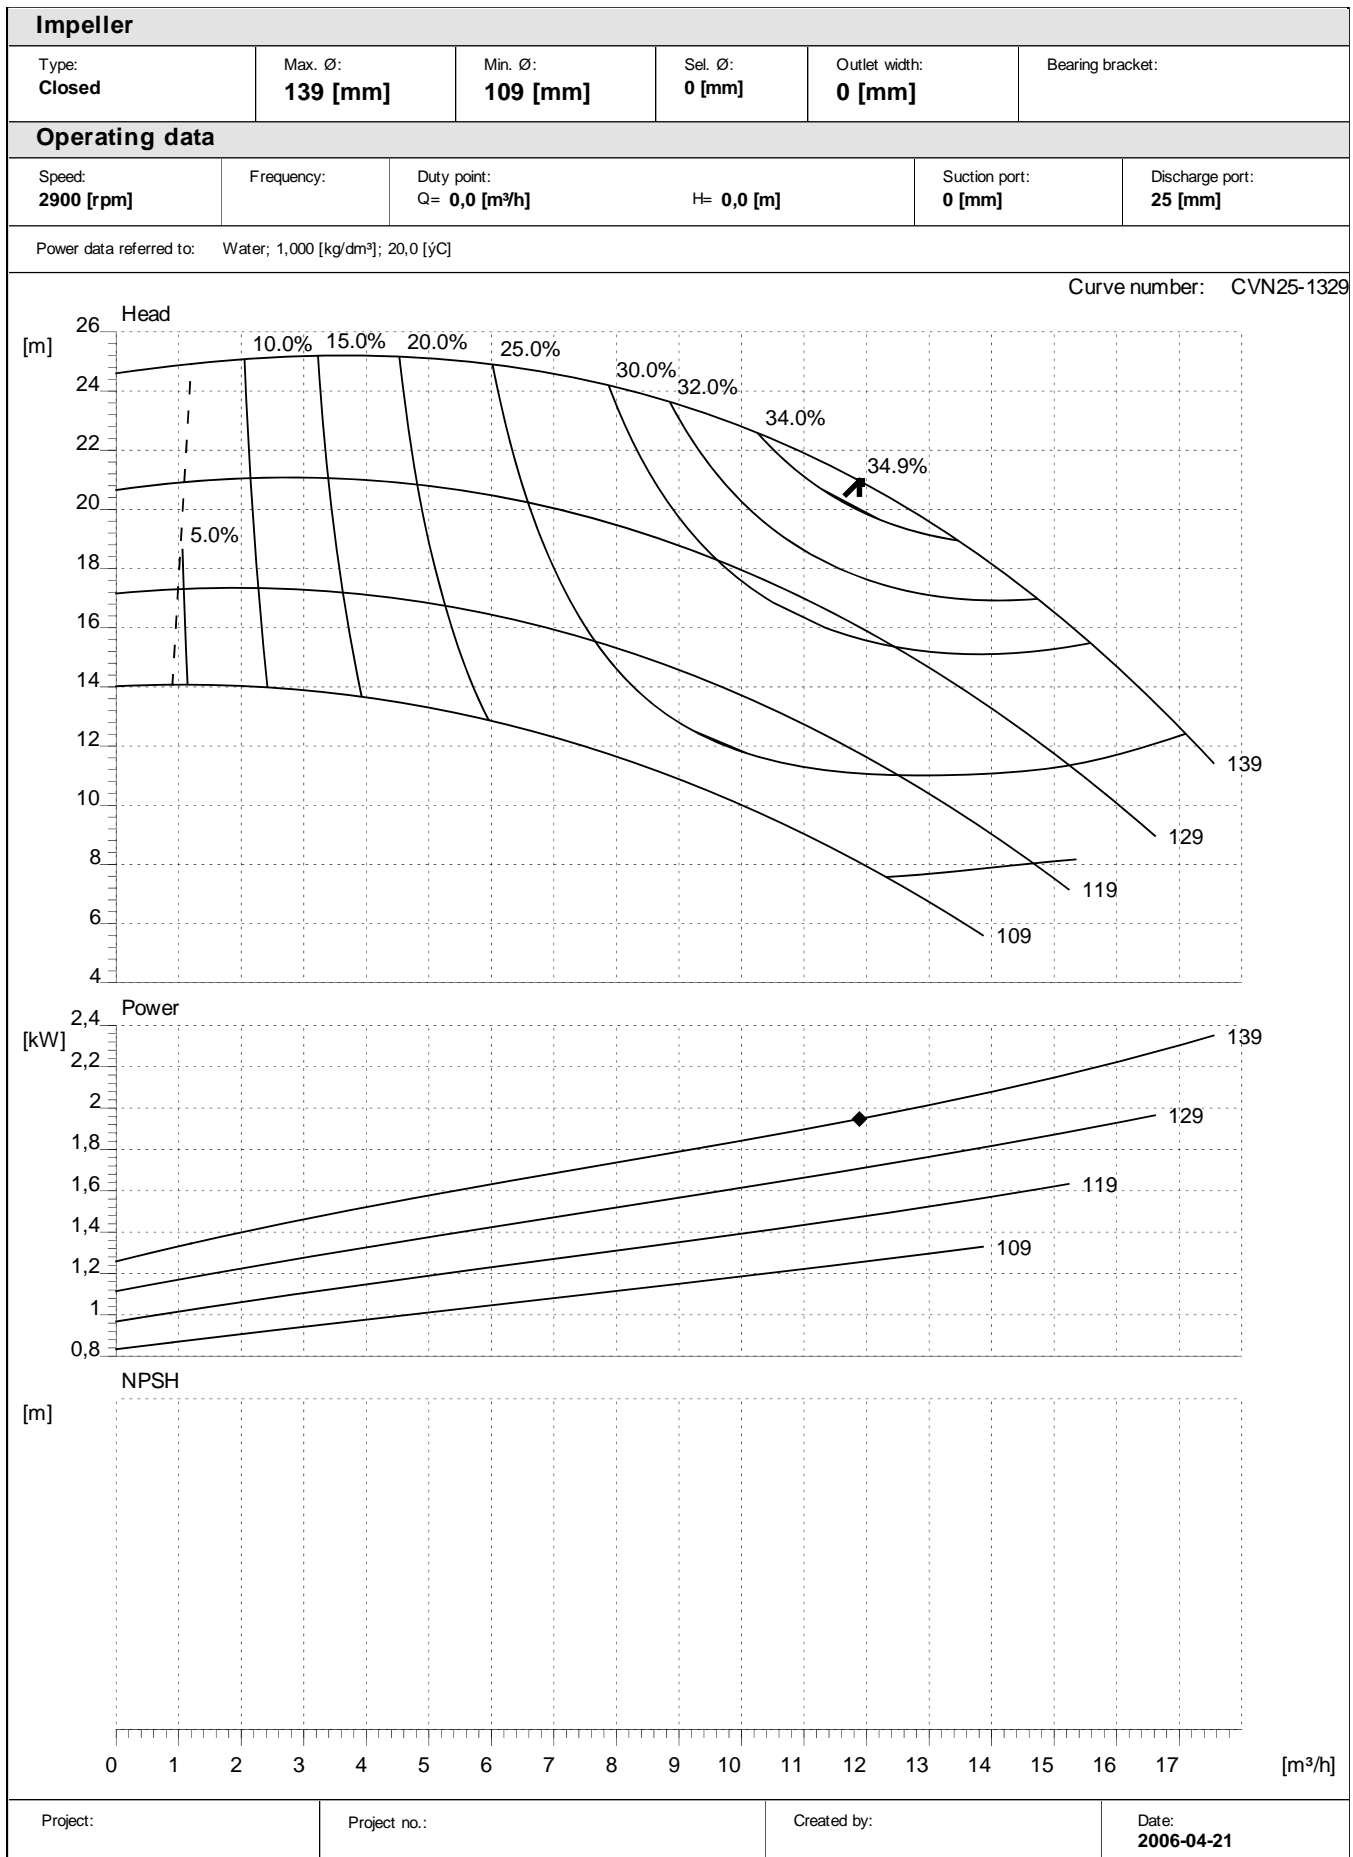

Performance curves:

CVN 25-13

Performance curves:

CVN 25-13

Performance curves:

CVN 25-16

Performance curves:

CVN 25-16

Performance curves:

CVN 32-13

Performance curves:

CVN 32-13

Performance curves:

CVN 32-16

Project:

Project no.:

Created by:

Date:
2006-04-21

Performance curves:

CVN 32-16

Performance curves:

CVN 40-13

Performance curves:

CVN 40-13

CVN 40-16

Performance curves:

CVN 40-20

Performance curves:

CVN 40-20

Project:

Project no.:

Created by: