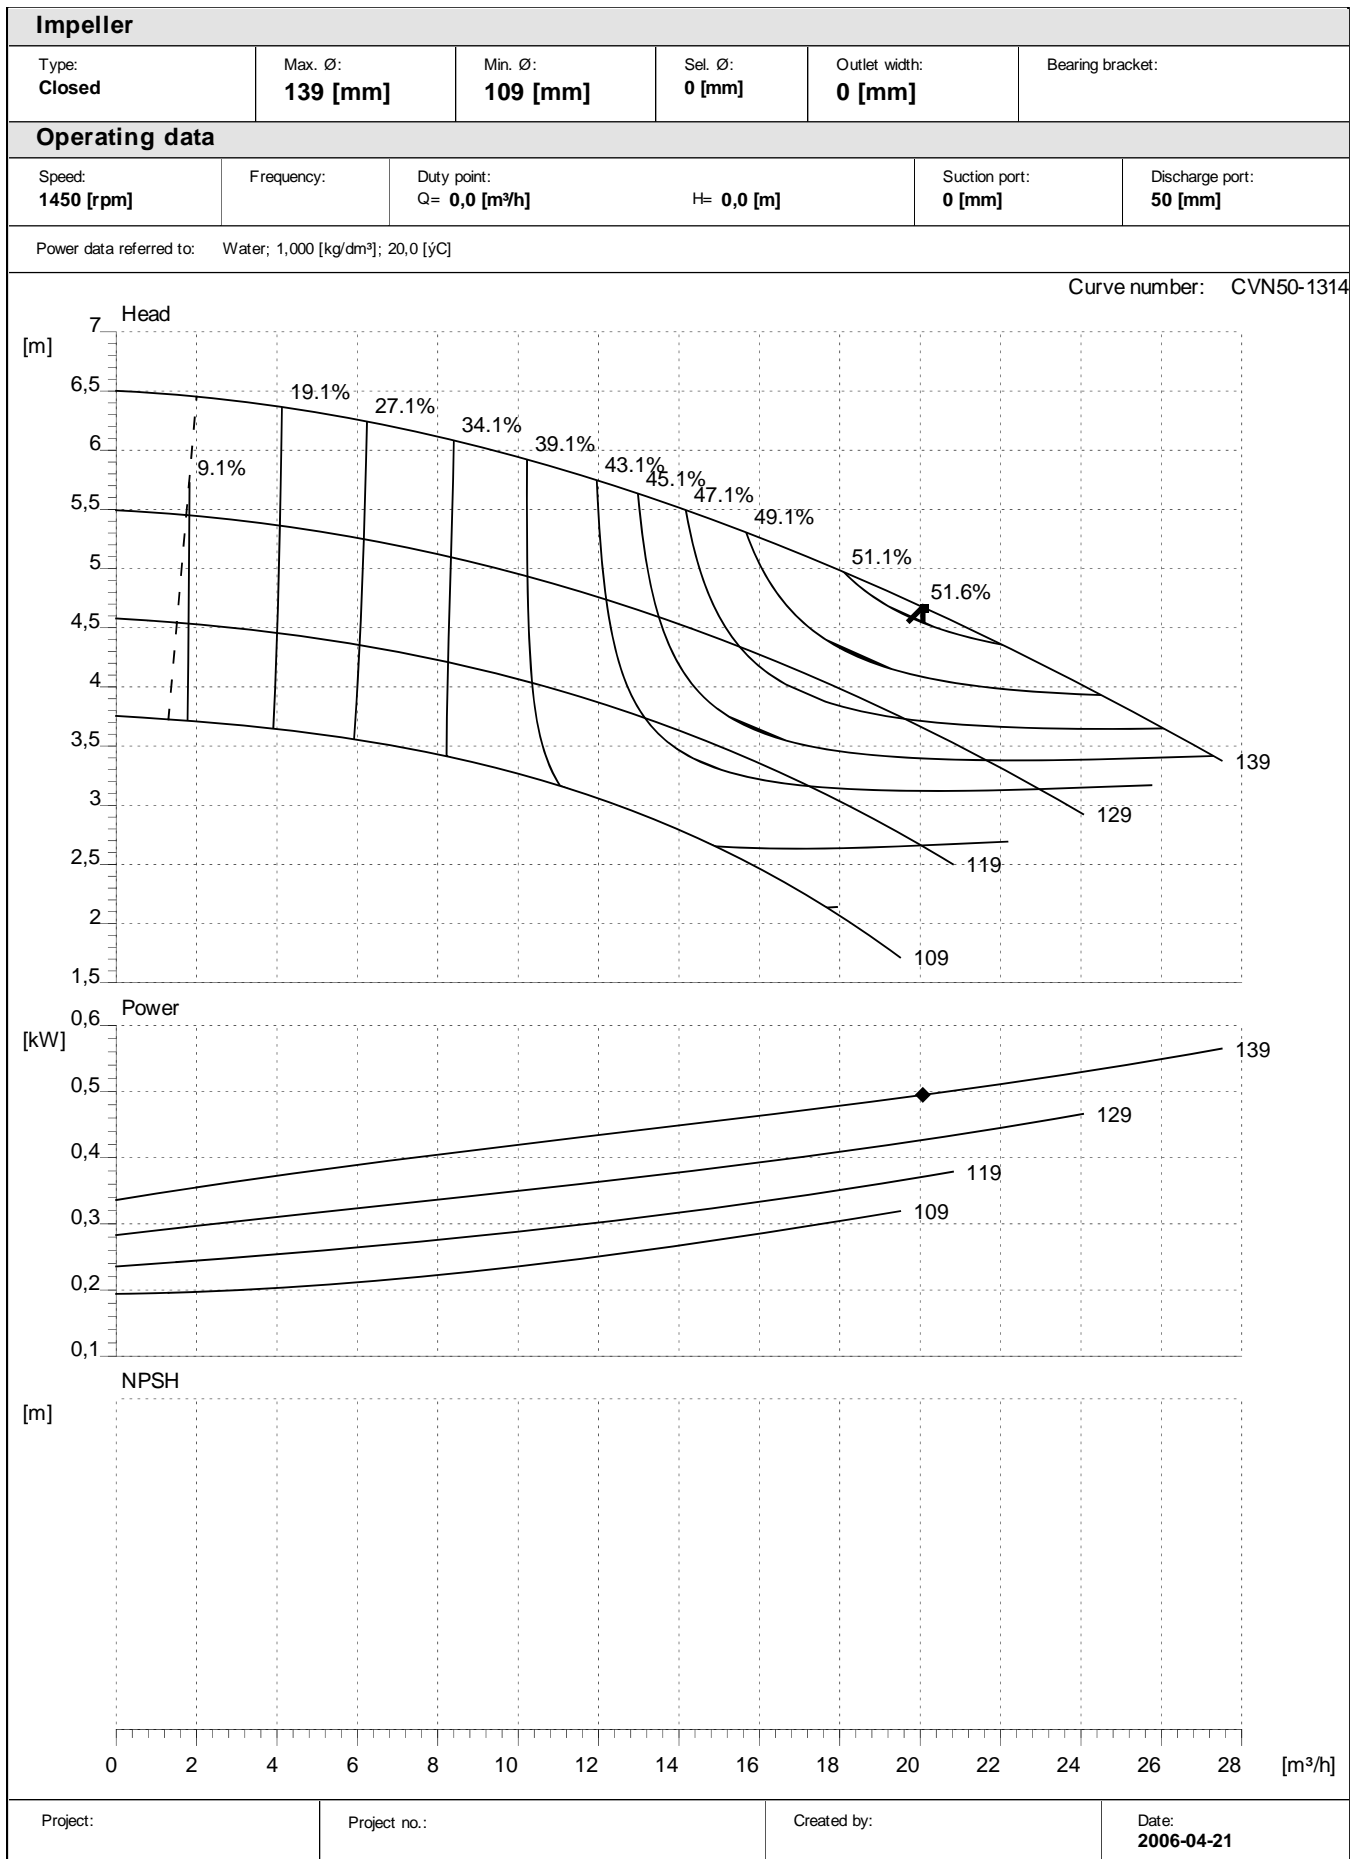

Performance curves:

CVN 50-13

Project:

Project no.:

Created by:

Date:
2006-04-21