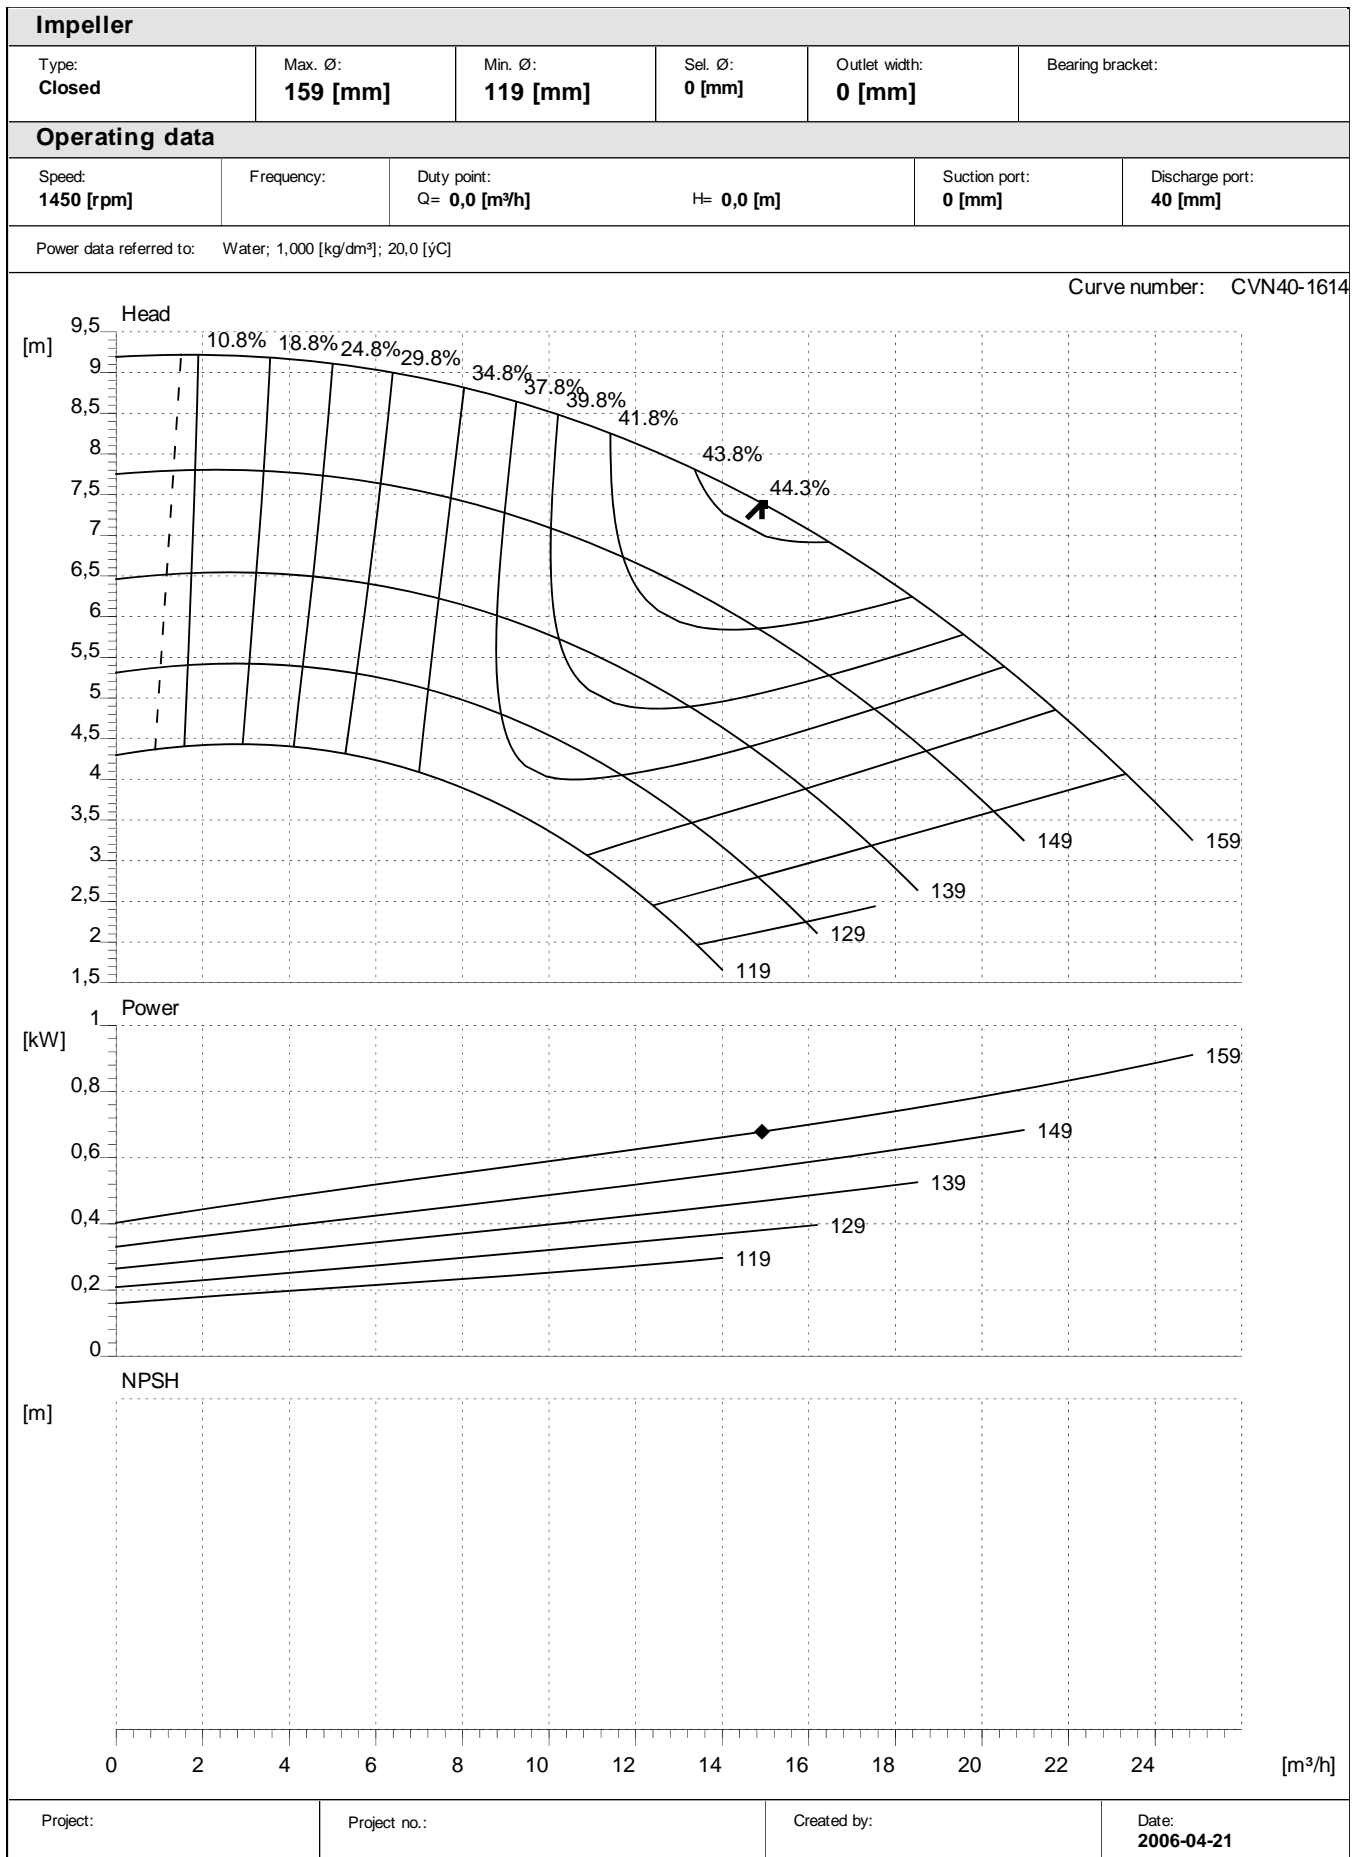

Project:

Project no.:

Created by:

Date:
2006-04-21

Performance curves:

CVN 40-16

Project:	Project no.:	Created by:	Date: 2006-04-21
----------	--------------	-------------	----------------------------

Performance curves:

CVN 40-16

Performance curves:

CVN 40-20

Performance curves:

CVN 40-20

Project:

Project no.:

Created by:

CVN 50-13

Performance curves:

CVN 50-16

Performance curves:

CVN 50-16

Performance curves:

CVN 50-20

Performance curves:

CVN 50-20

Performance curves:

CVN 65-13

Performance curves:

CVN 65-13

Performance curves:

CVN 80-20