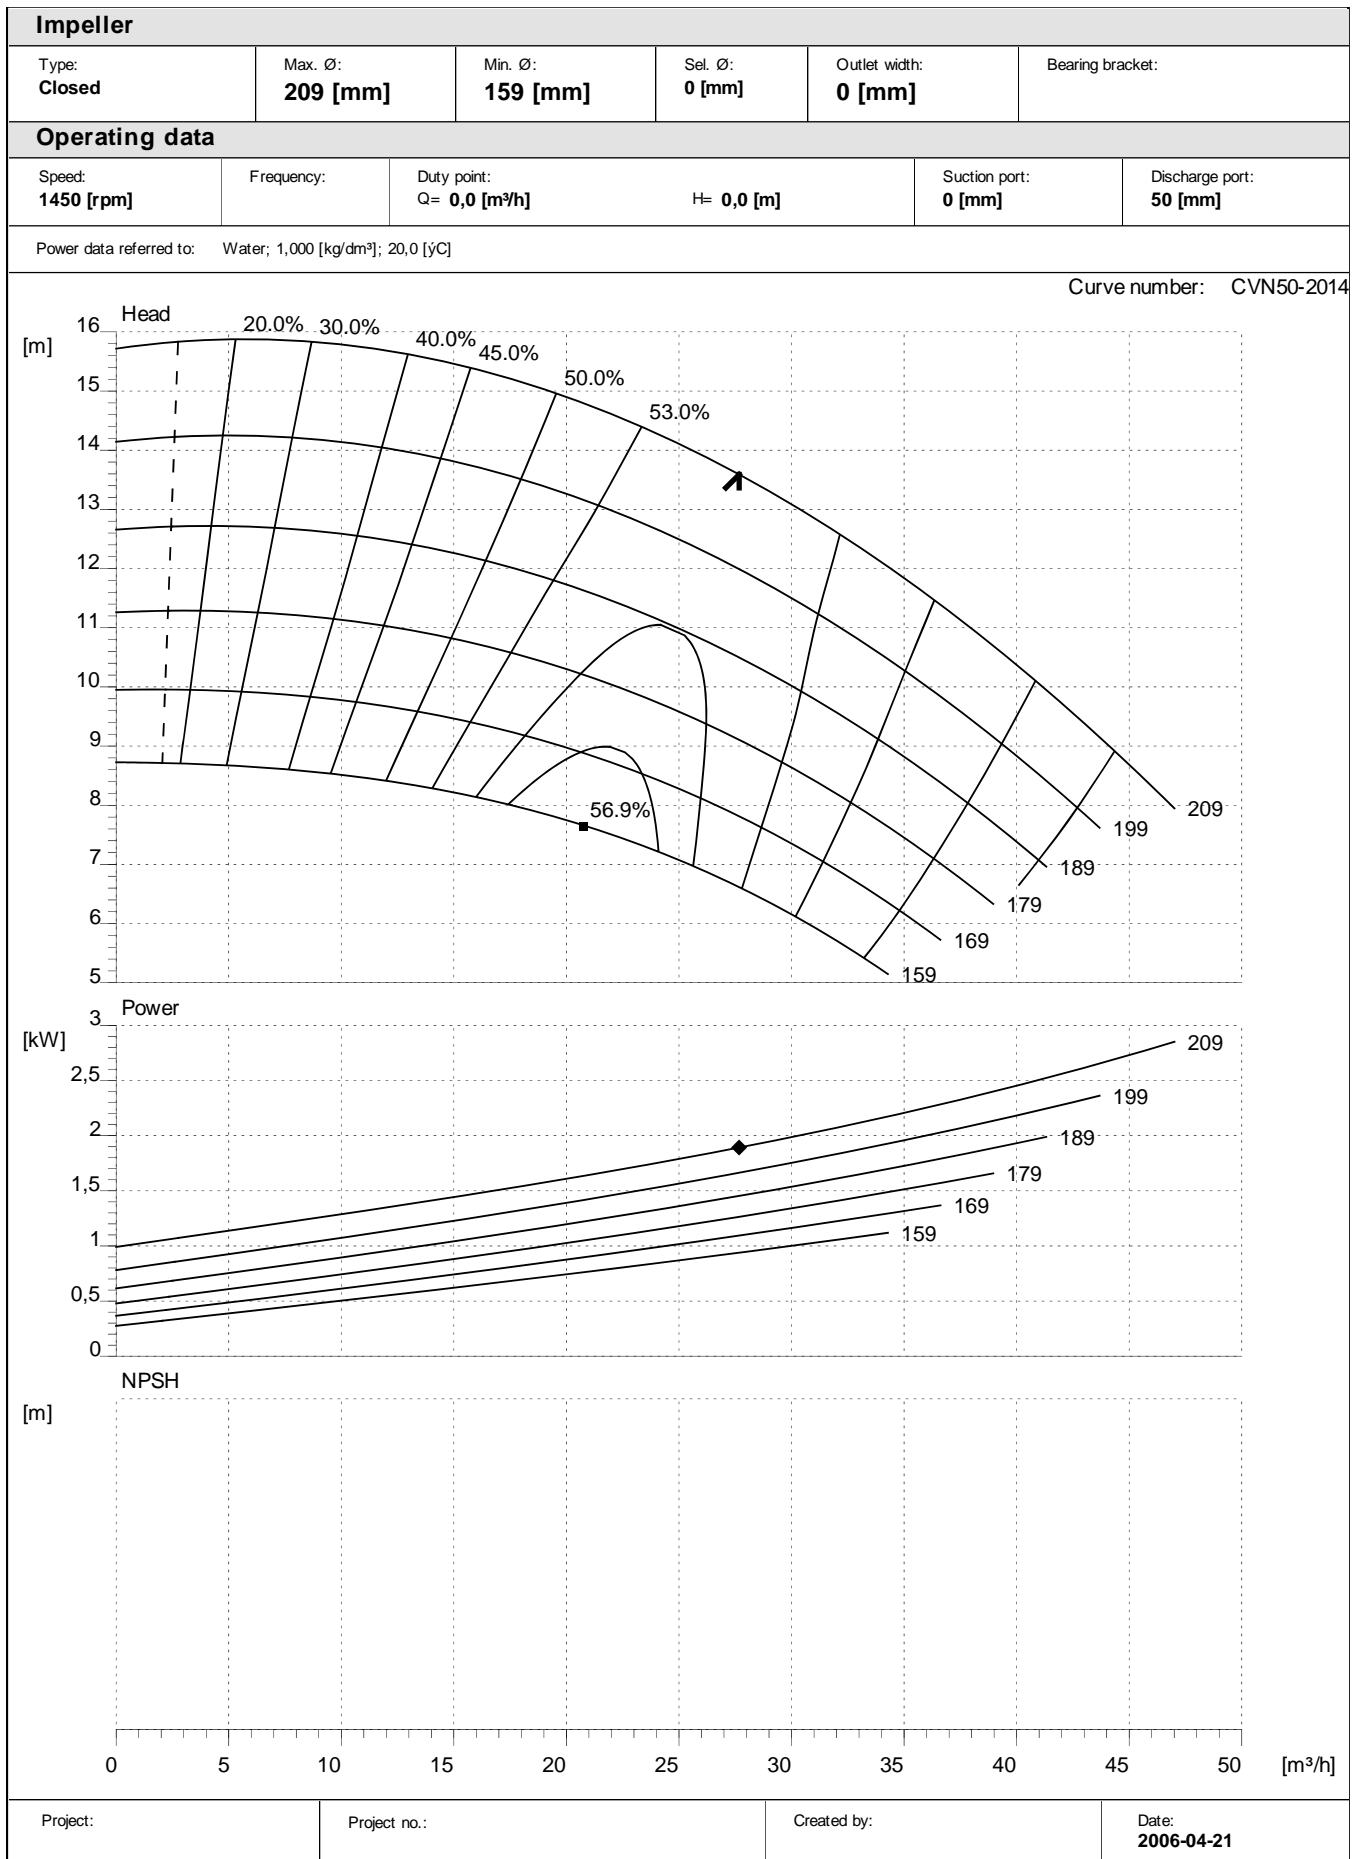

CVN 40-16

Performance curves:

CVN 40-20

Performance curves:

CVN 40-20

Project:

Project no.:

Created by:

Date:
2006-04-21

Performance curves:

CVN 50-13

Project:

Project no.:

Created by:

Date:
2006-04-21

Performance curves:

CVN 50-13

Performance curves:

CVN 50-16

Performance curves:

CVN 50-16

Performance curves:

CVN 50-20

Performance curves:

CVN 50-20

Performance curves:

CVN 65-13

Performance curves:

CVN 65-13

Performance curves:

CVN 80-20