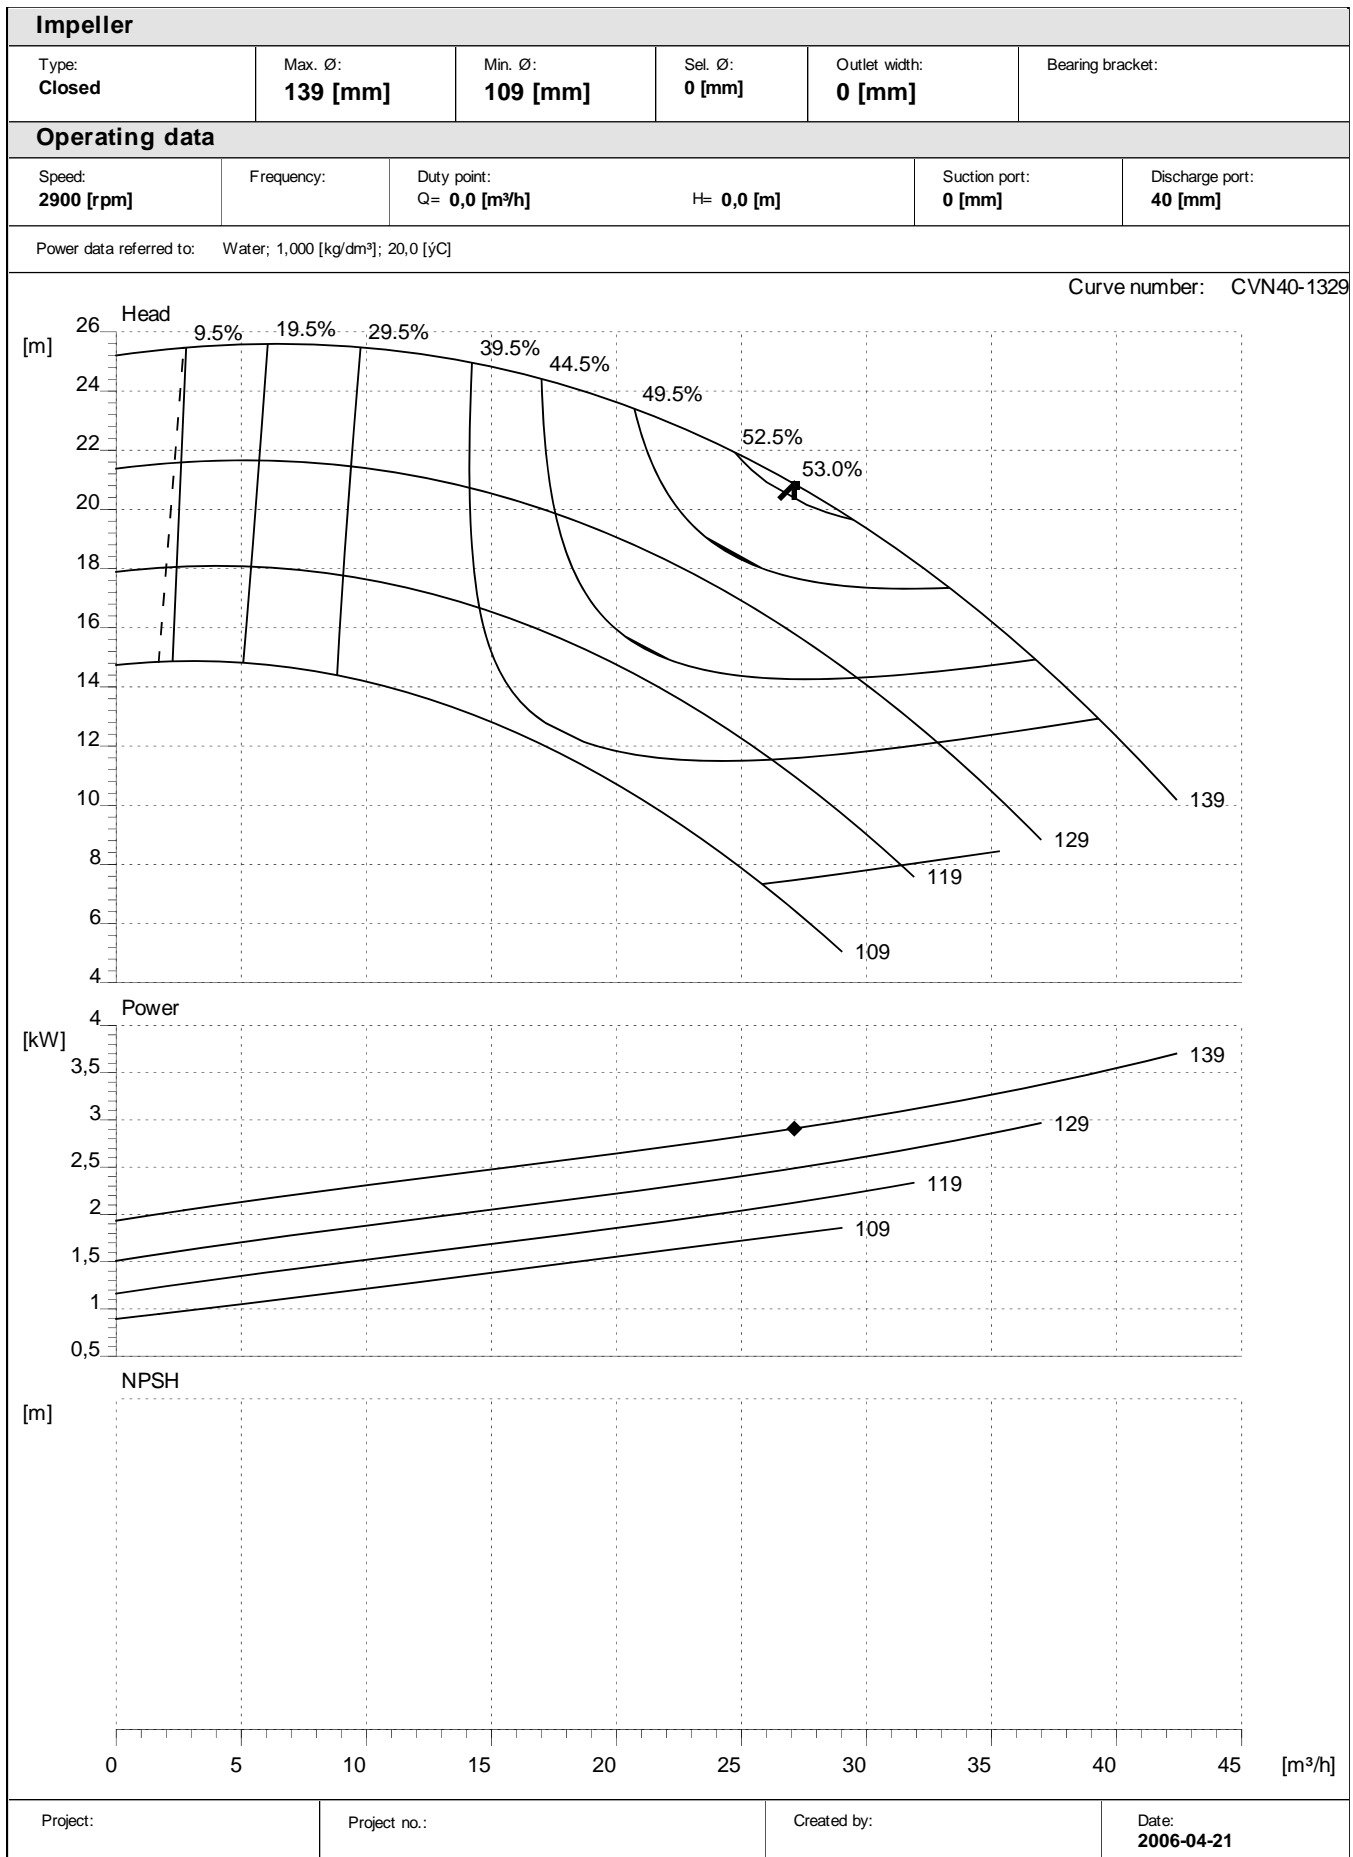

Created by:

Date:
2006-04-21

Performance curves:

CVN 32-16

Performance curves:

CVN 40-13

Performance curves:

CVN 40-13

CVN 40-16

Performance curves:

CVN 40-20

Performance curves:

CVN 40-20

Project:

Project no.:

Created by:

CVN 50-20

Performance curves:

CVN 65-13

Performance curves:

CVN 65-13

Performance curves:

CVN 80-20