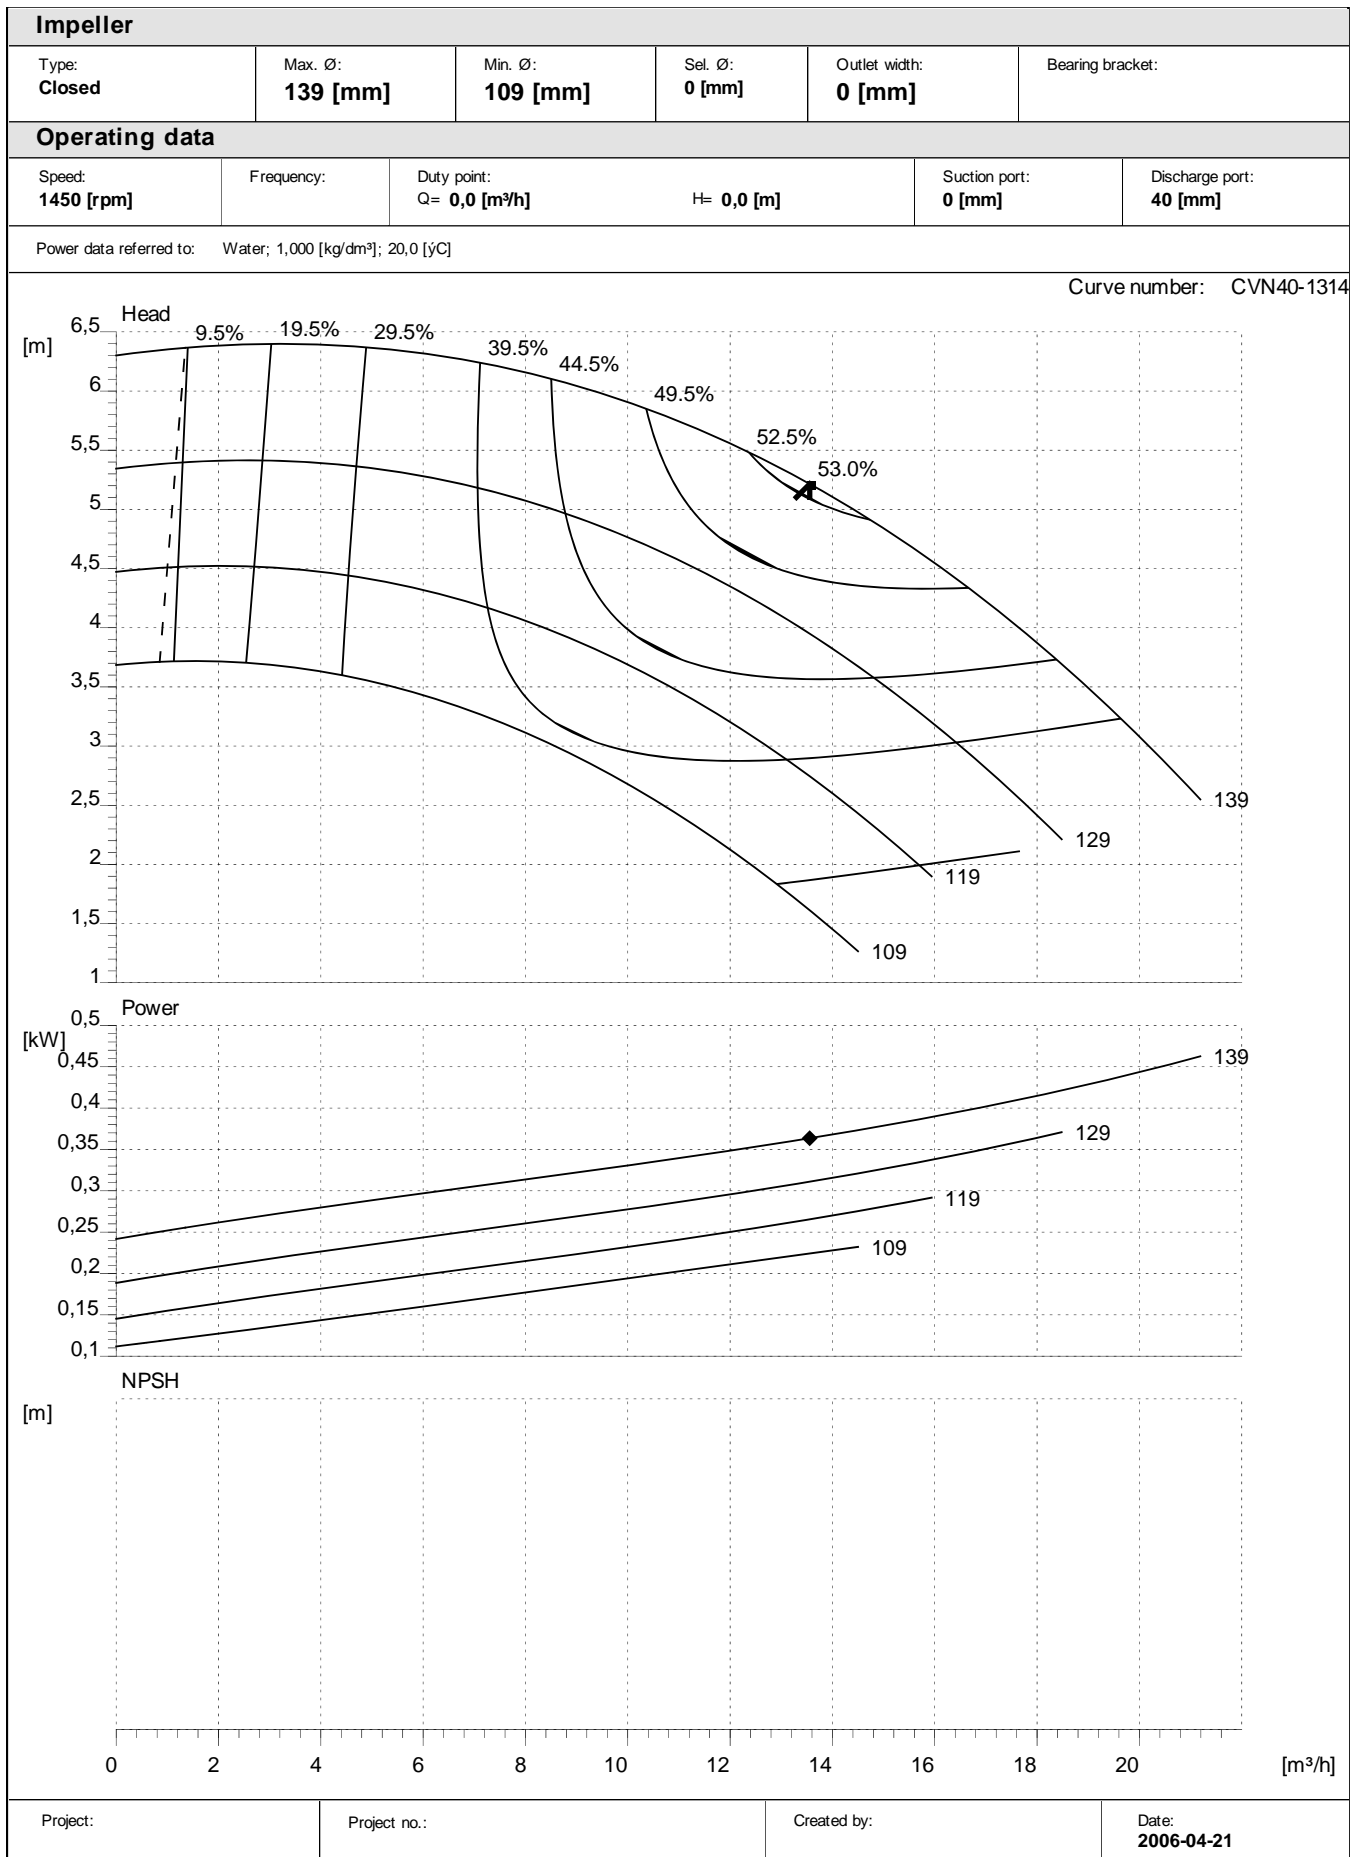

Created by:

Date:
2006-04-21

Performance curves:

CVN 32-16

Performance curves:

CVN 40-13

Performance curves:

CVN 40-13

CVN 40-16

Performance curves:

CVN 40-20

Performance curves:

CVN 40-20

Project:

Project no.:

Created by:

CVN 50-20

Performance curves:

CVN 65-13

Performance curves:

CVN 65-13

Performance curves:

CVN 80-20