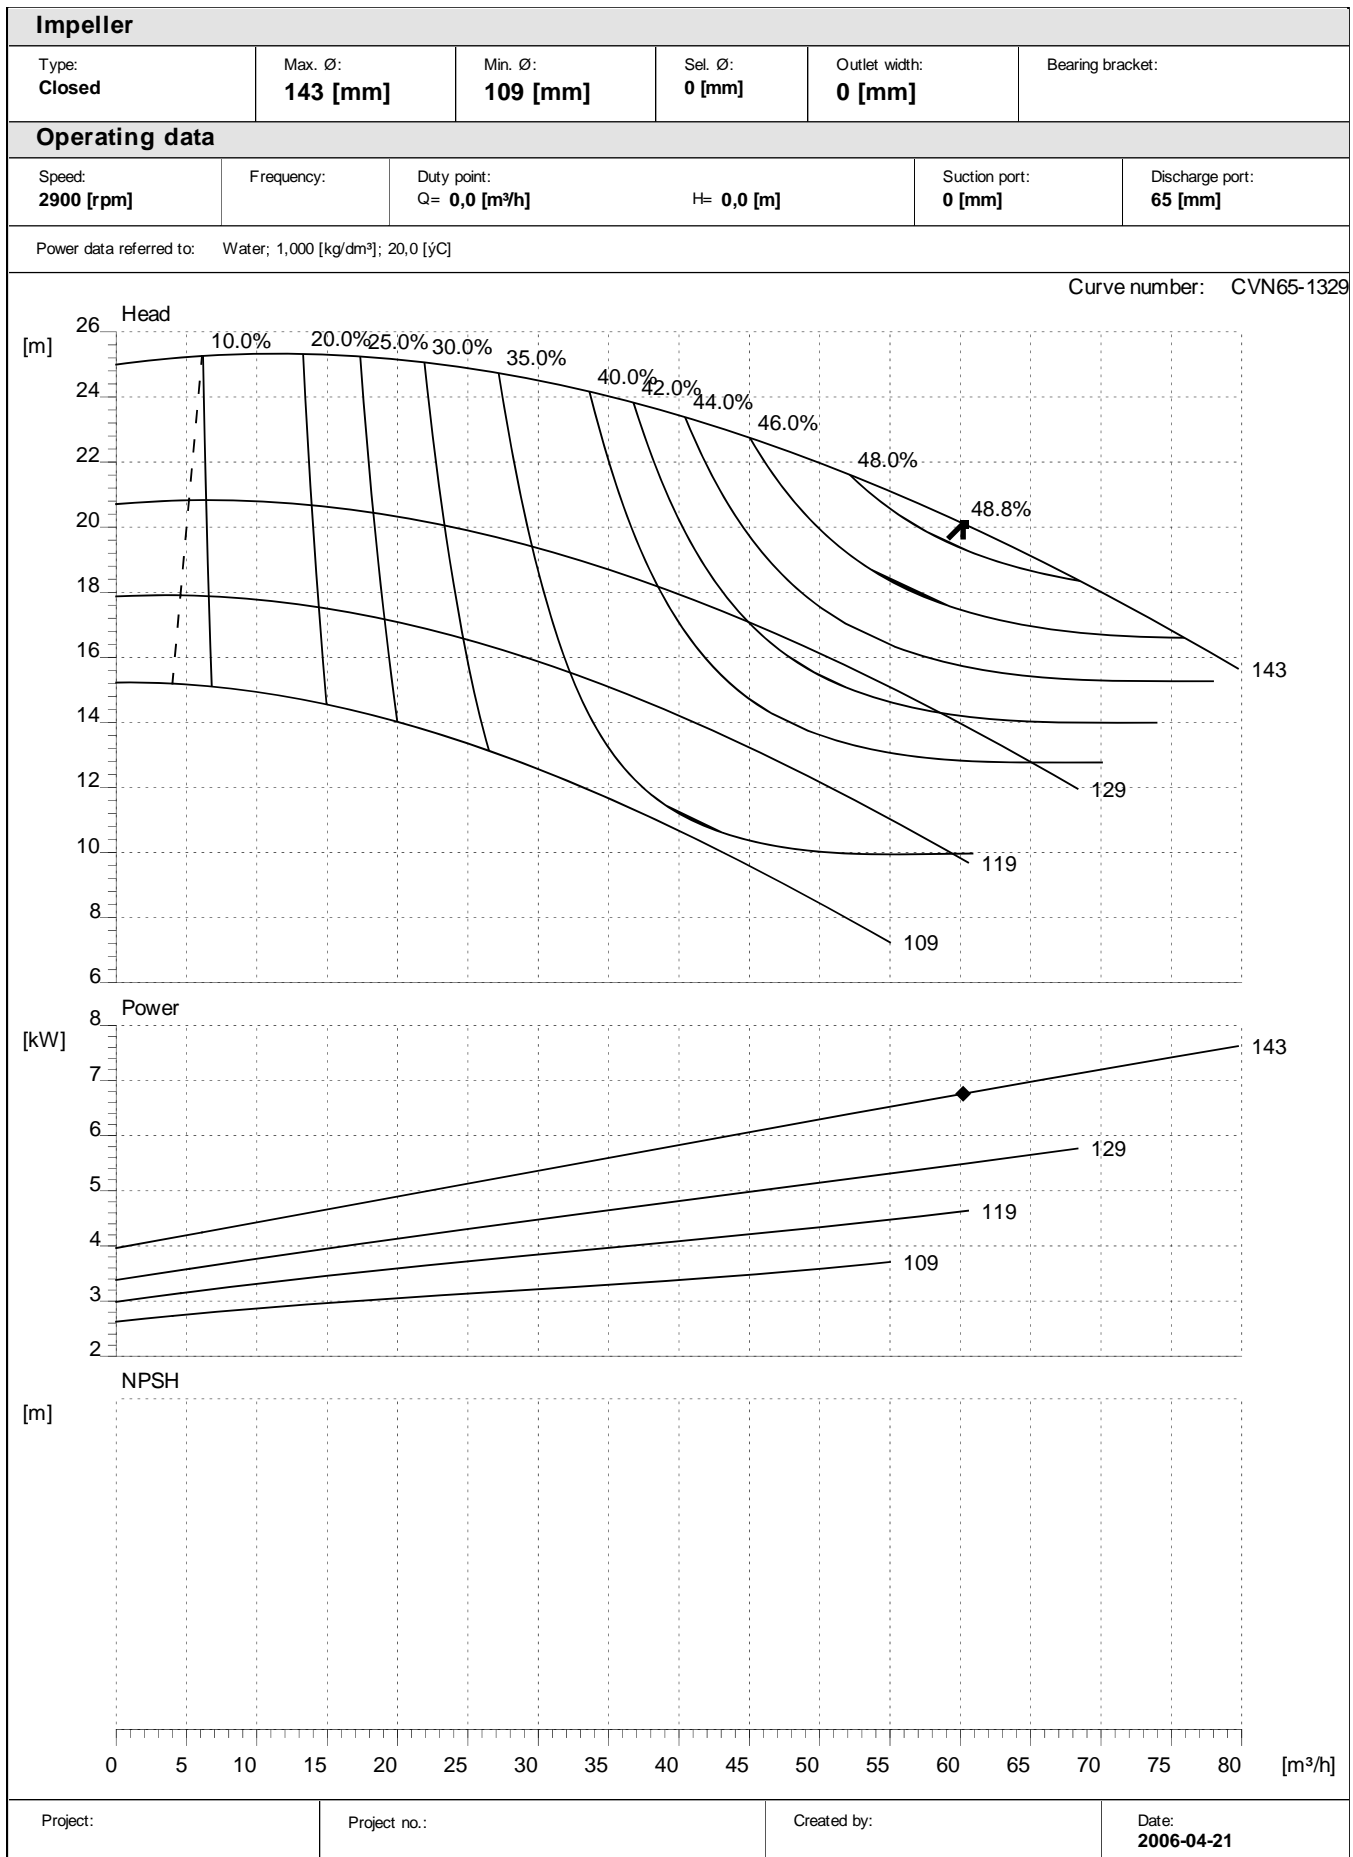

Performance curves:

CVN 25-13

Performance curves:

CVN 25-13

Performance curves:

CVN 25-16

Performance curves:

CVN 25-16

CVN 40-16

Performance curves:

CVN 40-20

Performance curves:

CVN 40-20

Project:

Project no.:

Created by:

CVN 50-13

Performance curves:

CVN 50-16

Performance curves:

CVN 50-16

Performance curves:

CVN 50-20

Performance curves:

CVN 50-20

Performance curves:

CVN 65-13

Performance curves:

CVN 65-13

Performance curves:

CVN 80-20