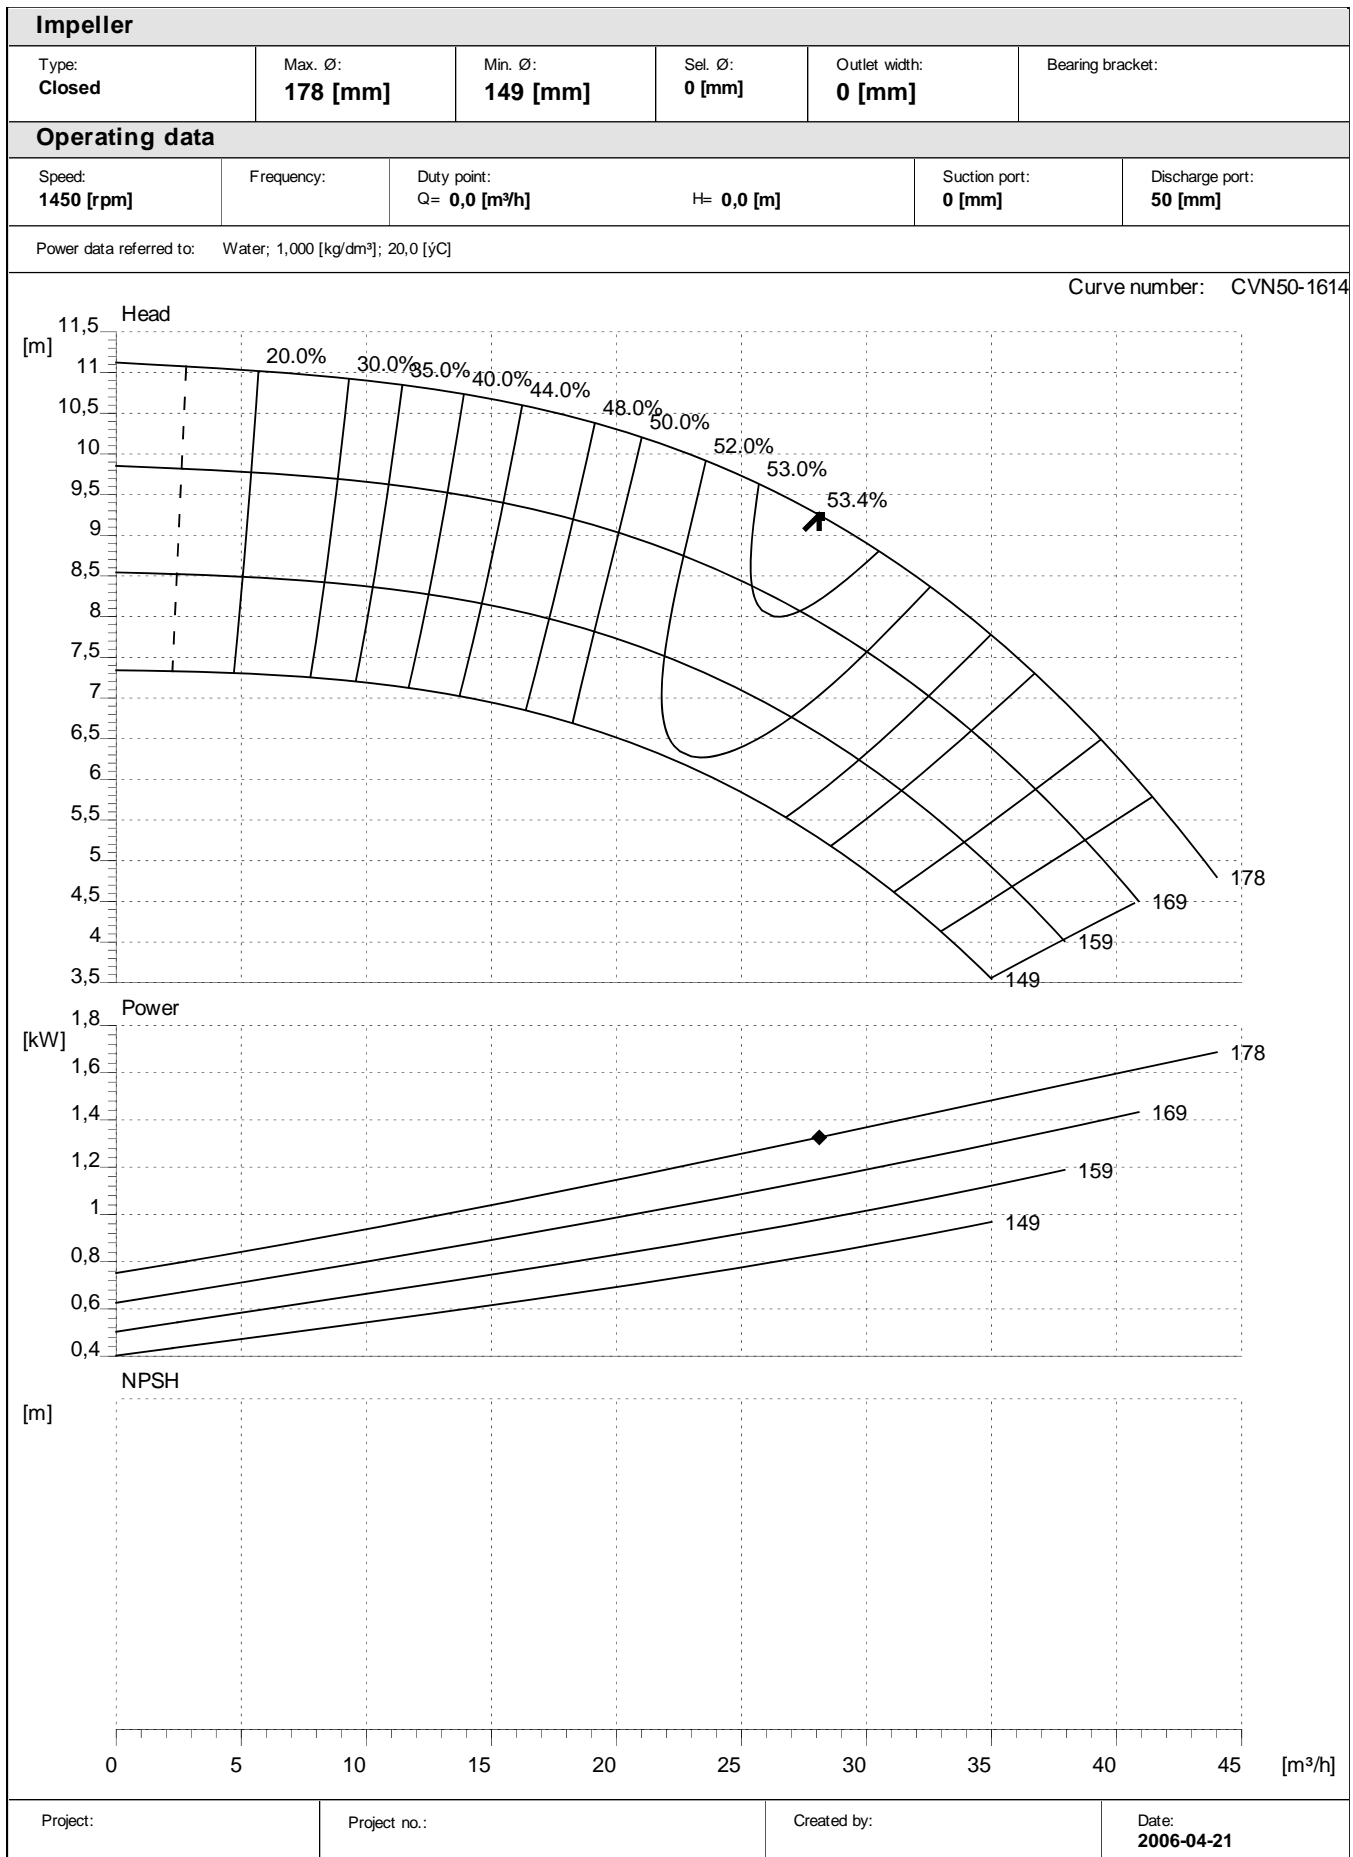

CVN 40-16

Performance curves:

CVN 40-20

Performance curves:

CVN 40-20

Project:

Project no.:

Created by:

Date:
2006-04-21

Performance curves:

CVN 50-13

Project:

Project no.:

Created by:

Date:
2006-04-21

Performance curves:

CVN 50-13

Performance curves:

CVN 50-16

Performance curves:

CVN 50-16

Performance curves:

CVN 50-20

Performance curves:

CVN 50-20

Performance curves:

CVN 65-13

Performance curves:

CVN 65-13

Performance curves:

CVN 80-20