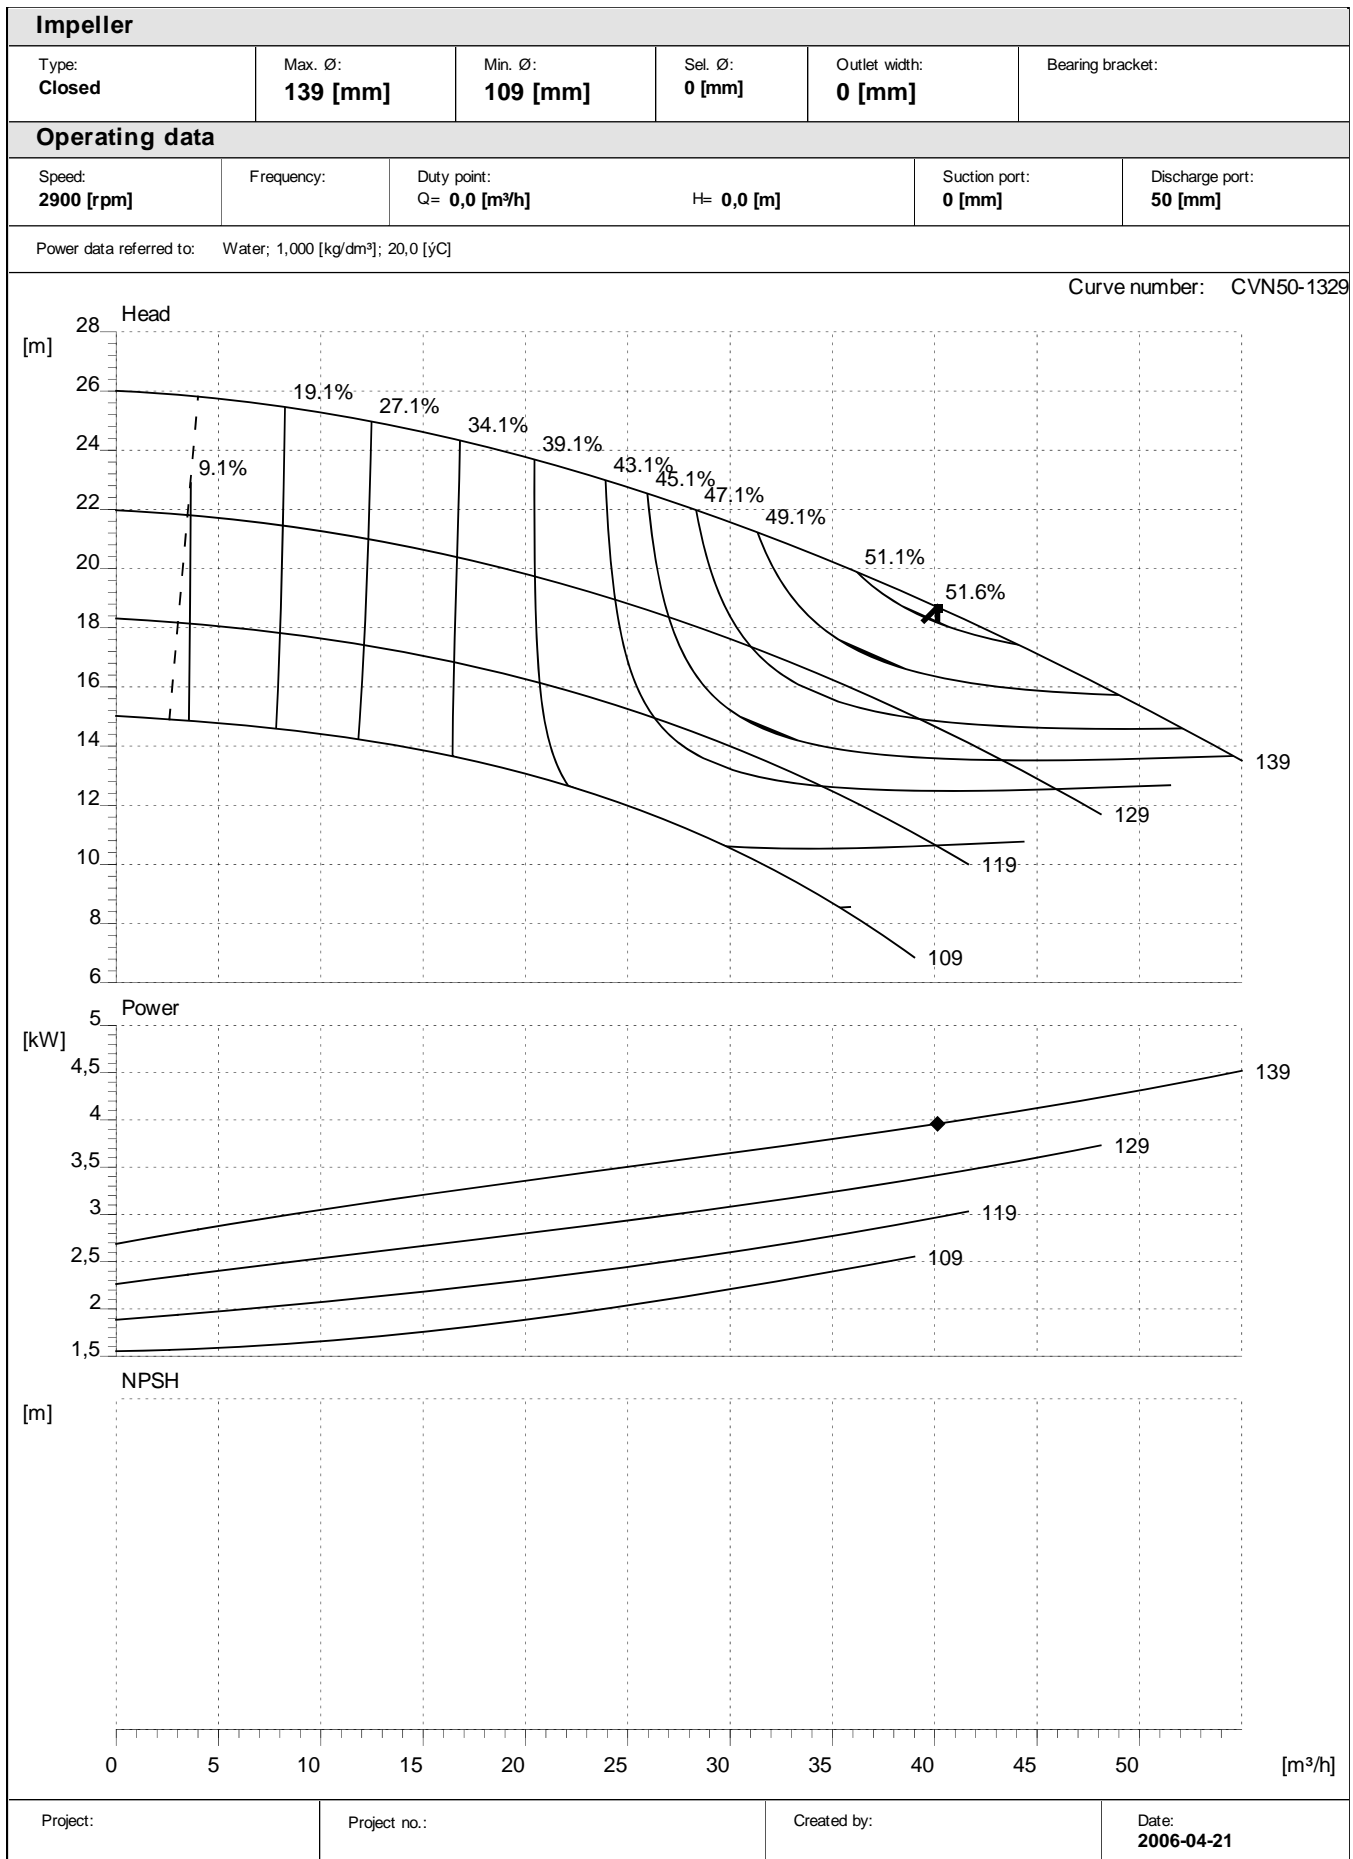

CVN 40-16

Performance curves:

CVN 40-20

Performance curves:

CVN 40-20

Project:

Project no.:

Created by:

Date:
2006-04-21

Performance curves:

CVN 50-13

Project:

Project no.:

Created by:

Date:
2006-04-21

Performance curves:

CVN 50-13

Performance curves:

CVN 50-16

Performance curves:

CVN 50-16

Performance curves:

CVN 50-20

Performance curves:

CVN 50-20

Performance curves:

CVN 65-13

Performance curves:

CVN 65-13

Performance curves:

CVN 80-20