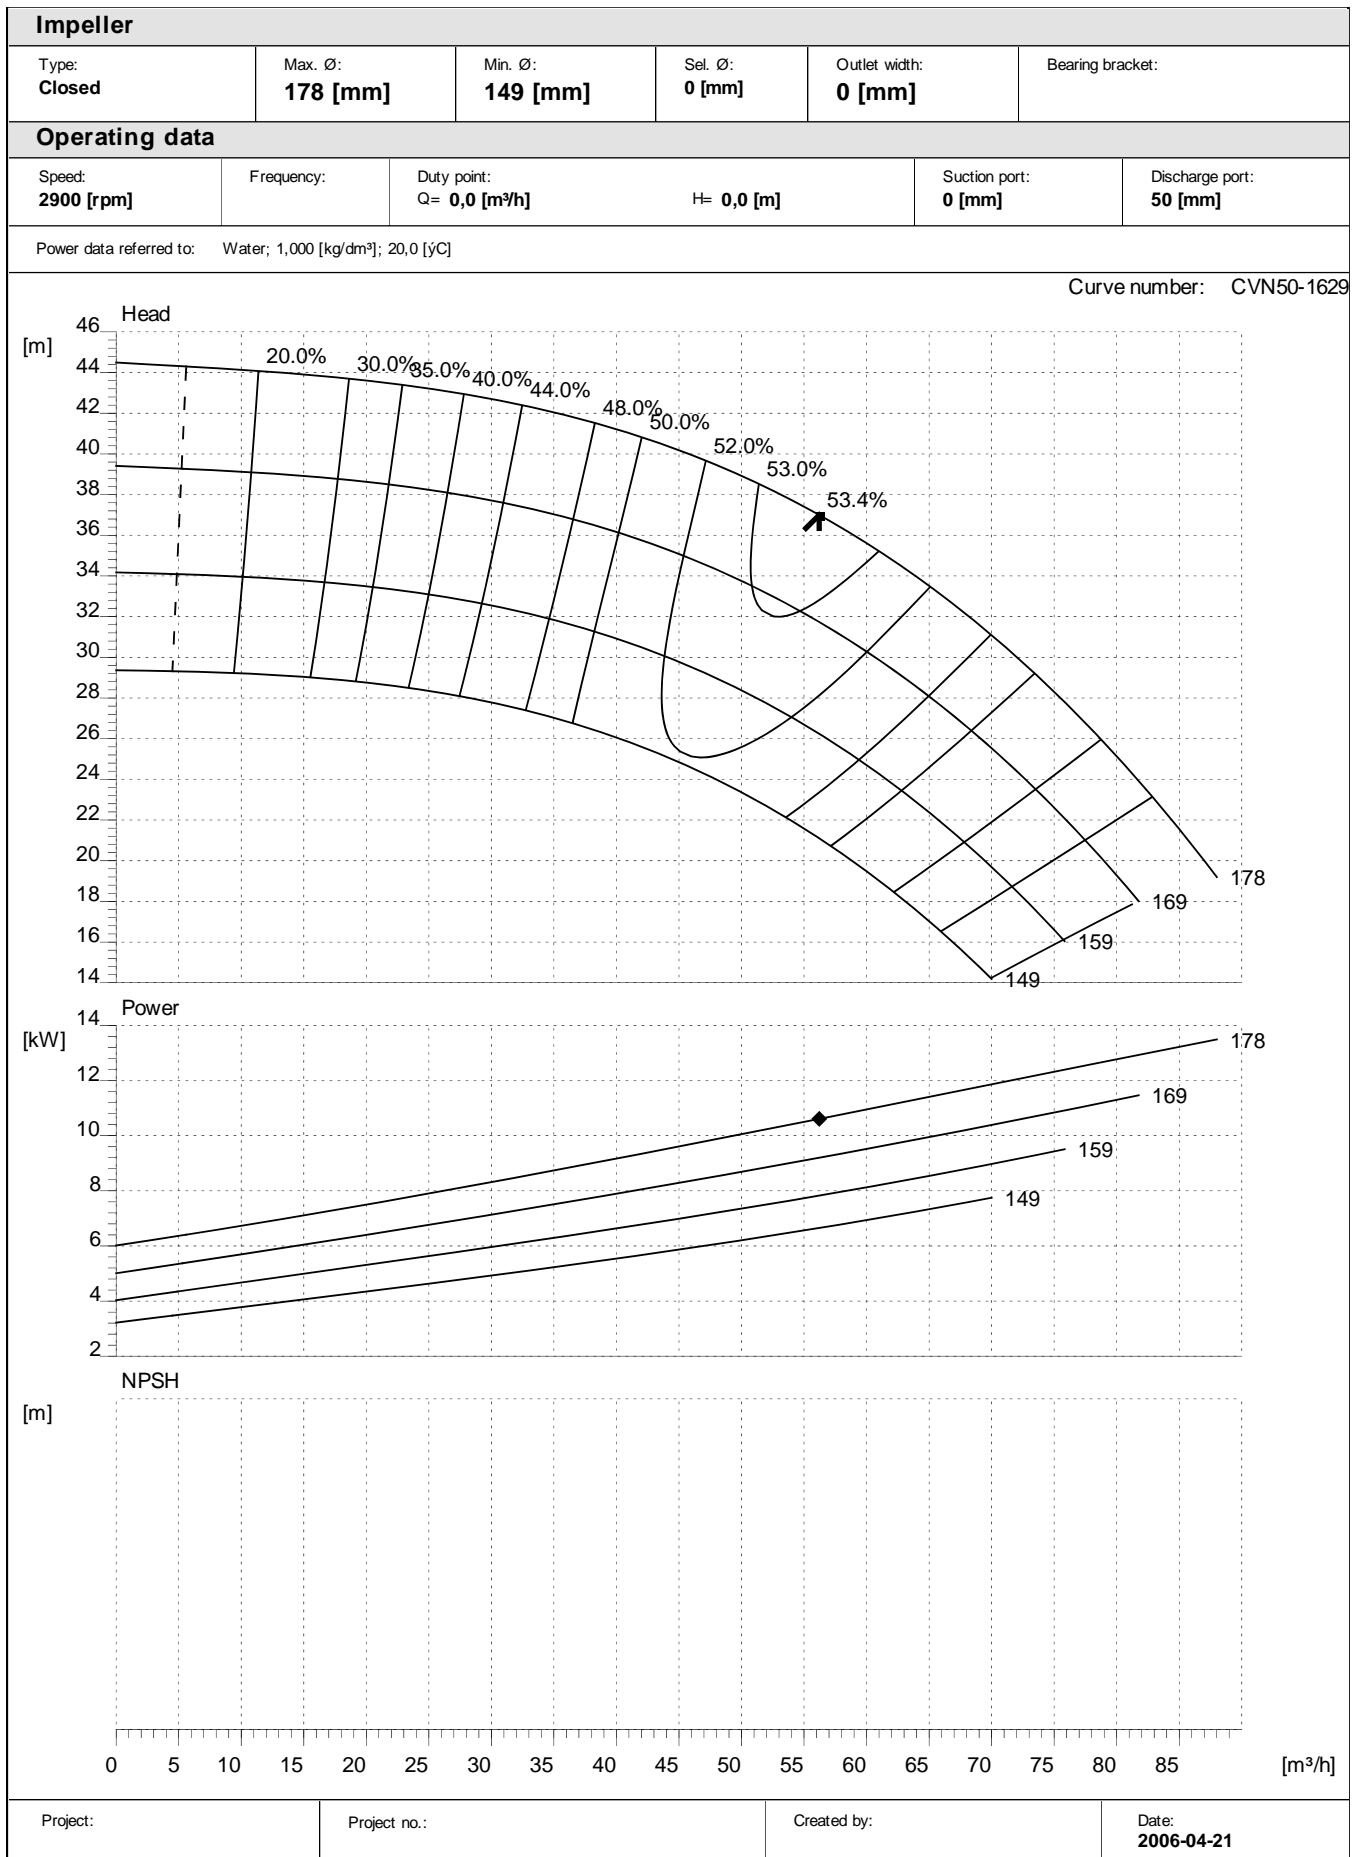

CVN 40-16

Performance curves:

CVN 40-20

Performance curves:

CVN 40-20

Project:

Project no.:

Created by:

CVN 50-13

Performance curves:

CVN 50-16

Performance curves:

CVN 50-16

Performance curves:

CVN 50-20

Performance curves:

CVN 50-20

Performance curves:

CVN 65-13

Performance curves:

CVN 65-13

Performance curves:

CVN 80-20