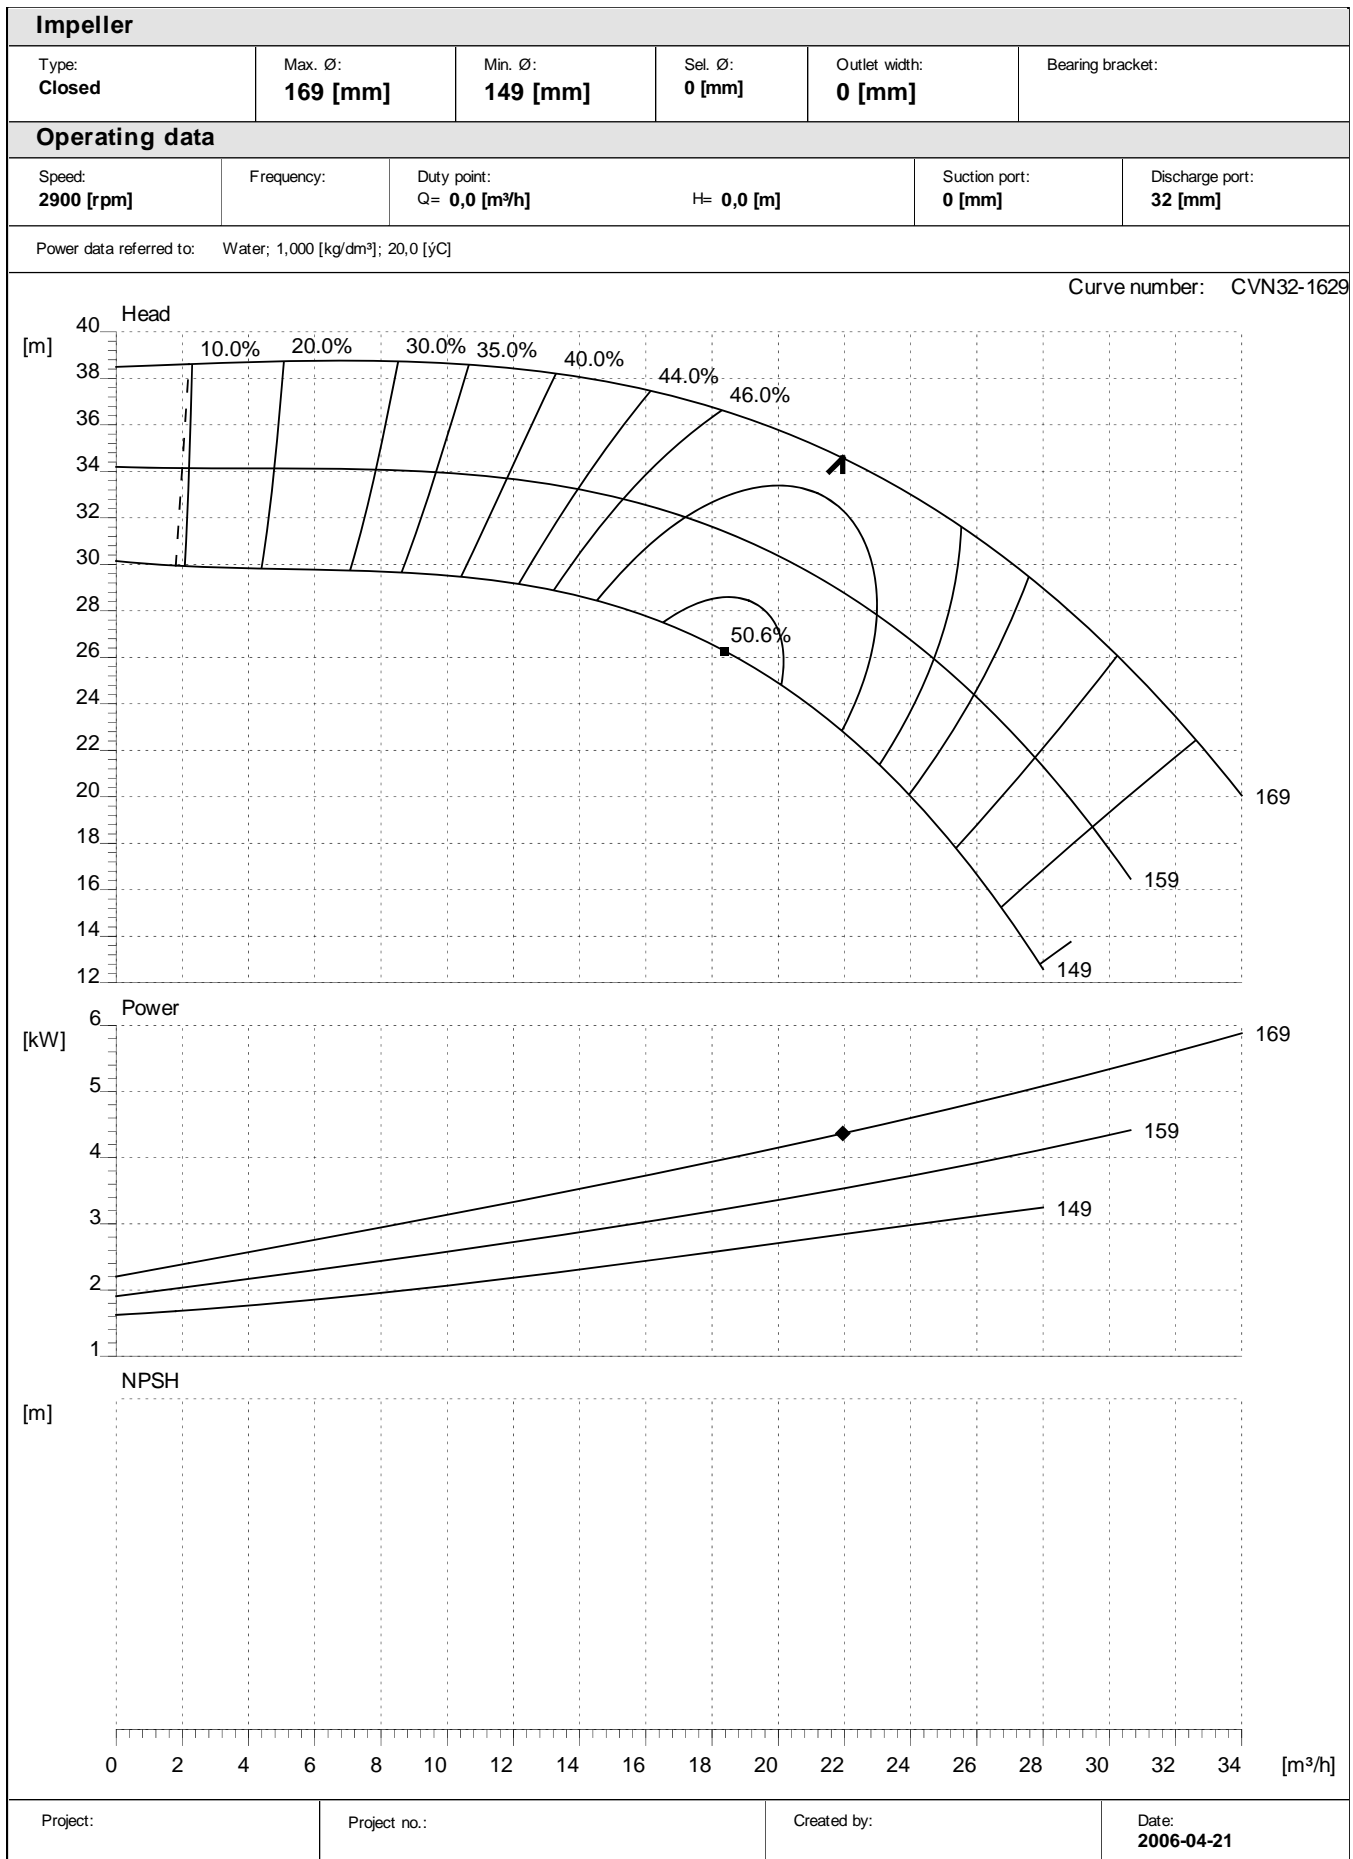

Performance curves:

CVN 25-13

Performance curves:

CVN 25-13

Performance curves:

CVN 25-16

Performance curves:

CVN 25-16

Performance curves:

CVN 32-13

Performance curves:

CVN 32-13

Performance curves:

CVN 32-16

Project:

Project no.:

Created by:

Date:
2006-04-21

Performance curves:

CVN 32-16

Performance curves:

CVN 40-13

Performance curves:

CVN 40-13

CVN 40-16

Performance curves:

CVN 40-20

Performance curves:

CVN 40-20

Project:

Project no.:

Created by: