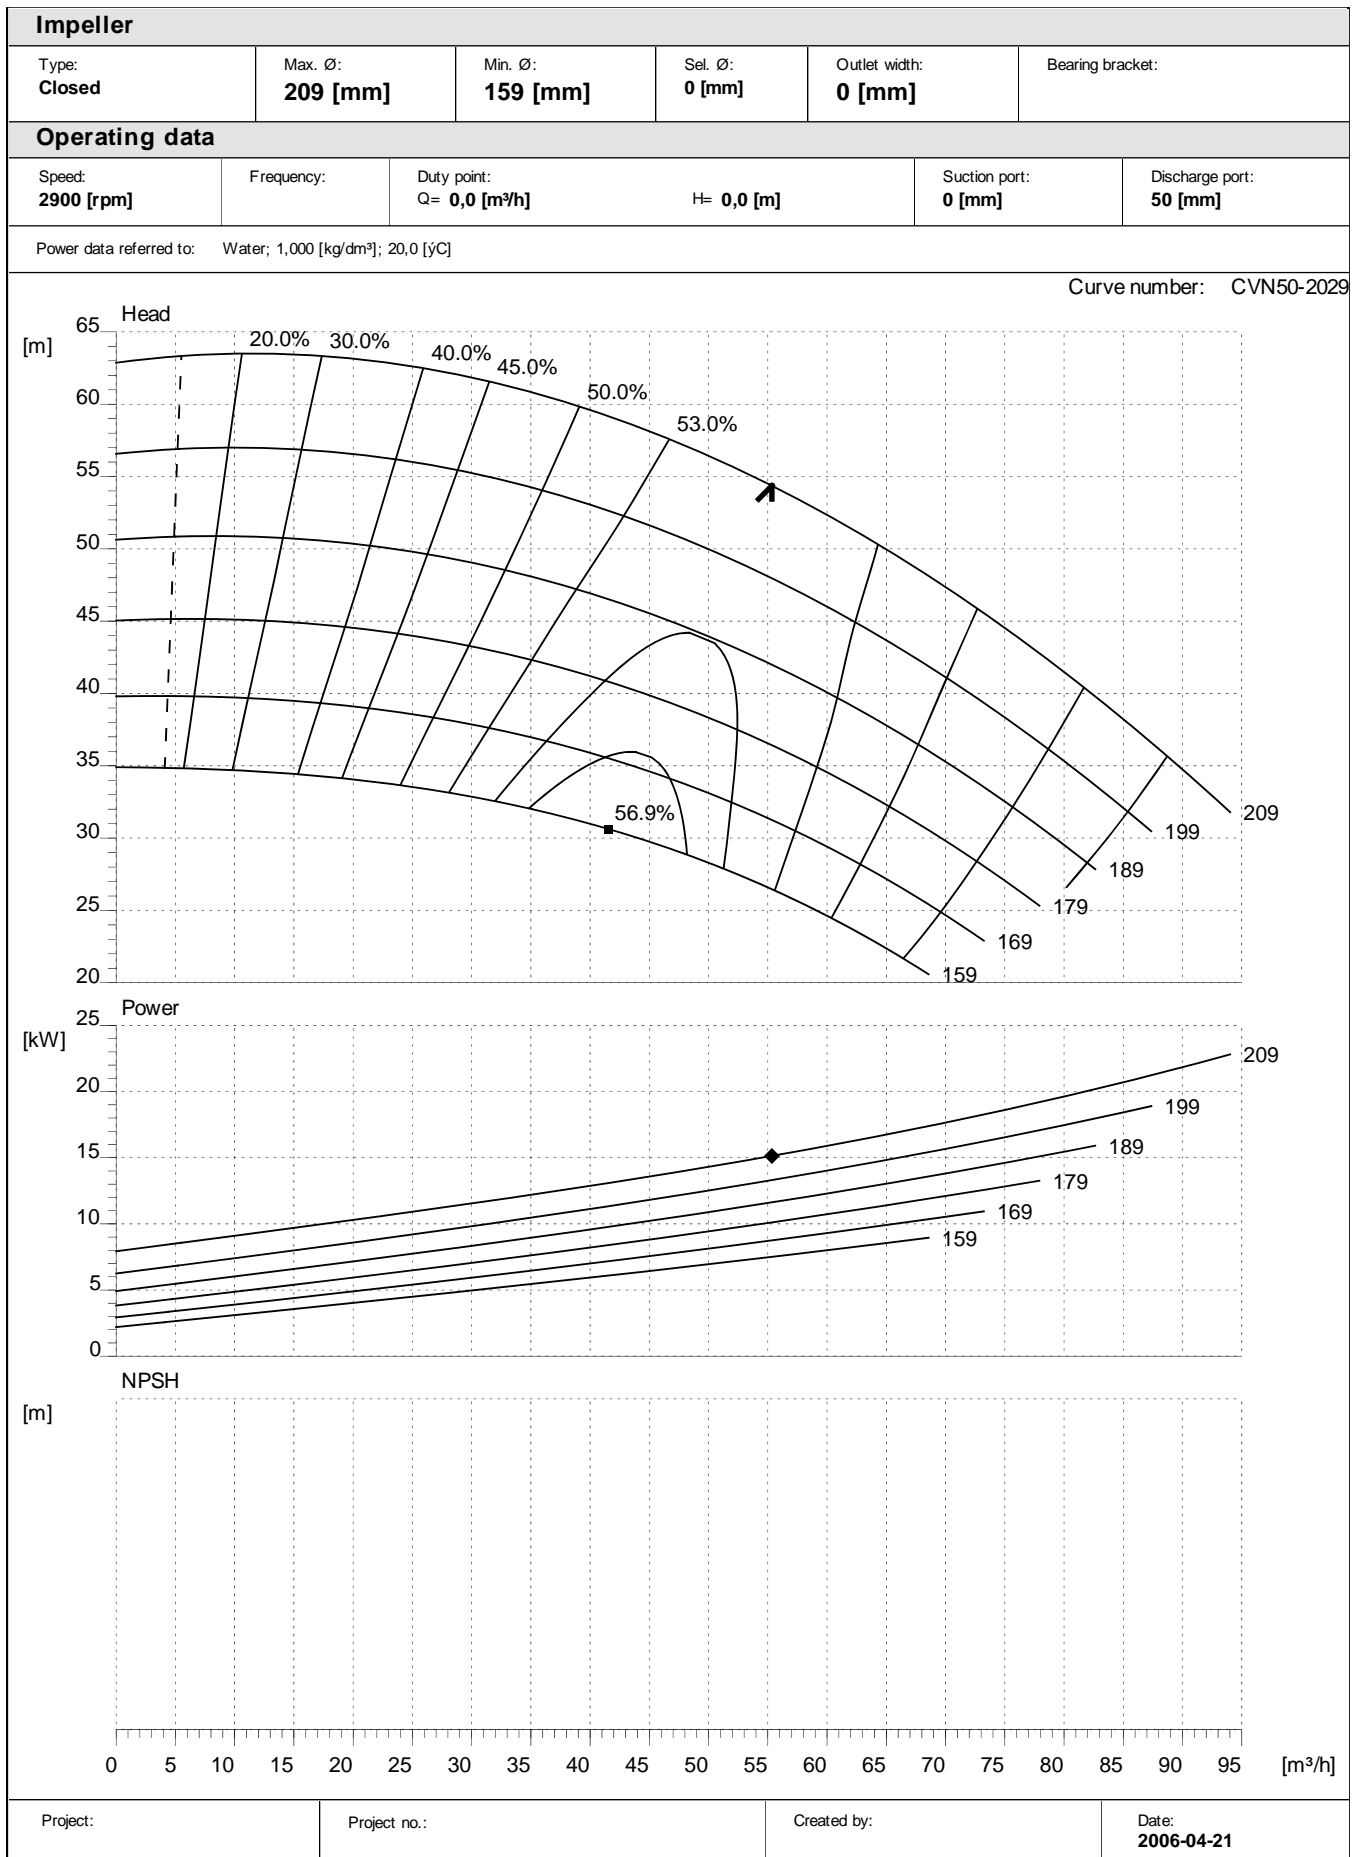

Performance curves:

CVN 25-13

Performance curves:

CVN 25-13

Performance curves:

CVN 25-16

Performance curves:

CVN 25-16

CVN 40-16

Performance curves:

CVN 40-20

Performance curves:

CVN 40-20

Project:

Project no.:

Created by:

CVN 50-13

Performance curves:

CVN 50-16

Performance curves:

CVN 50-16

Performance curves:

CVN 50-20

Performance curves:

CVN 50-20

Performance curves:

CVN 65-13

Performance curves:

CVN 65-13

Performance curves:

CVN 80-20