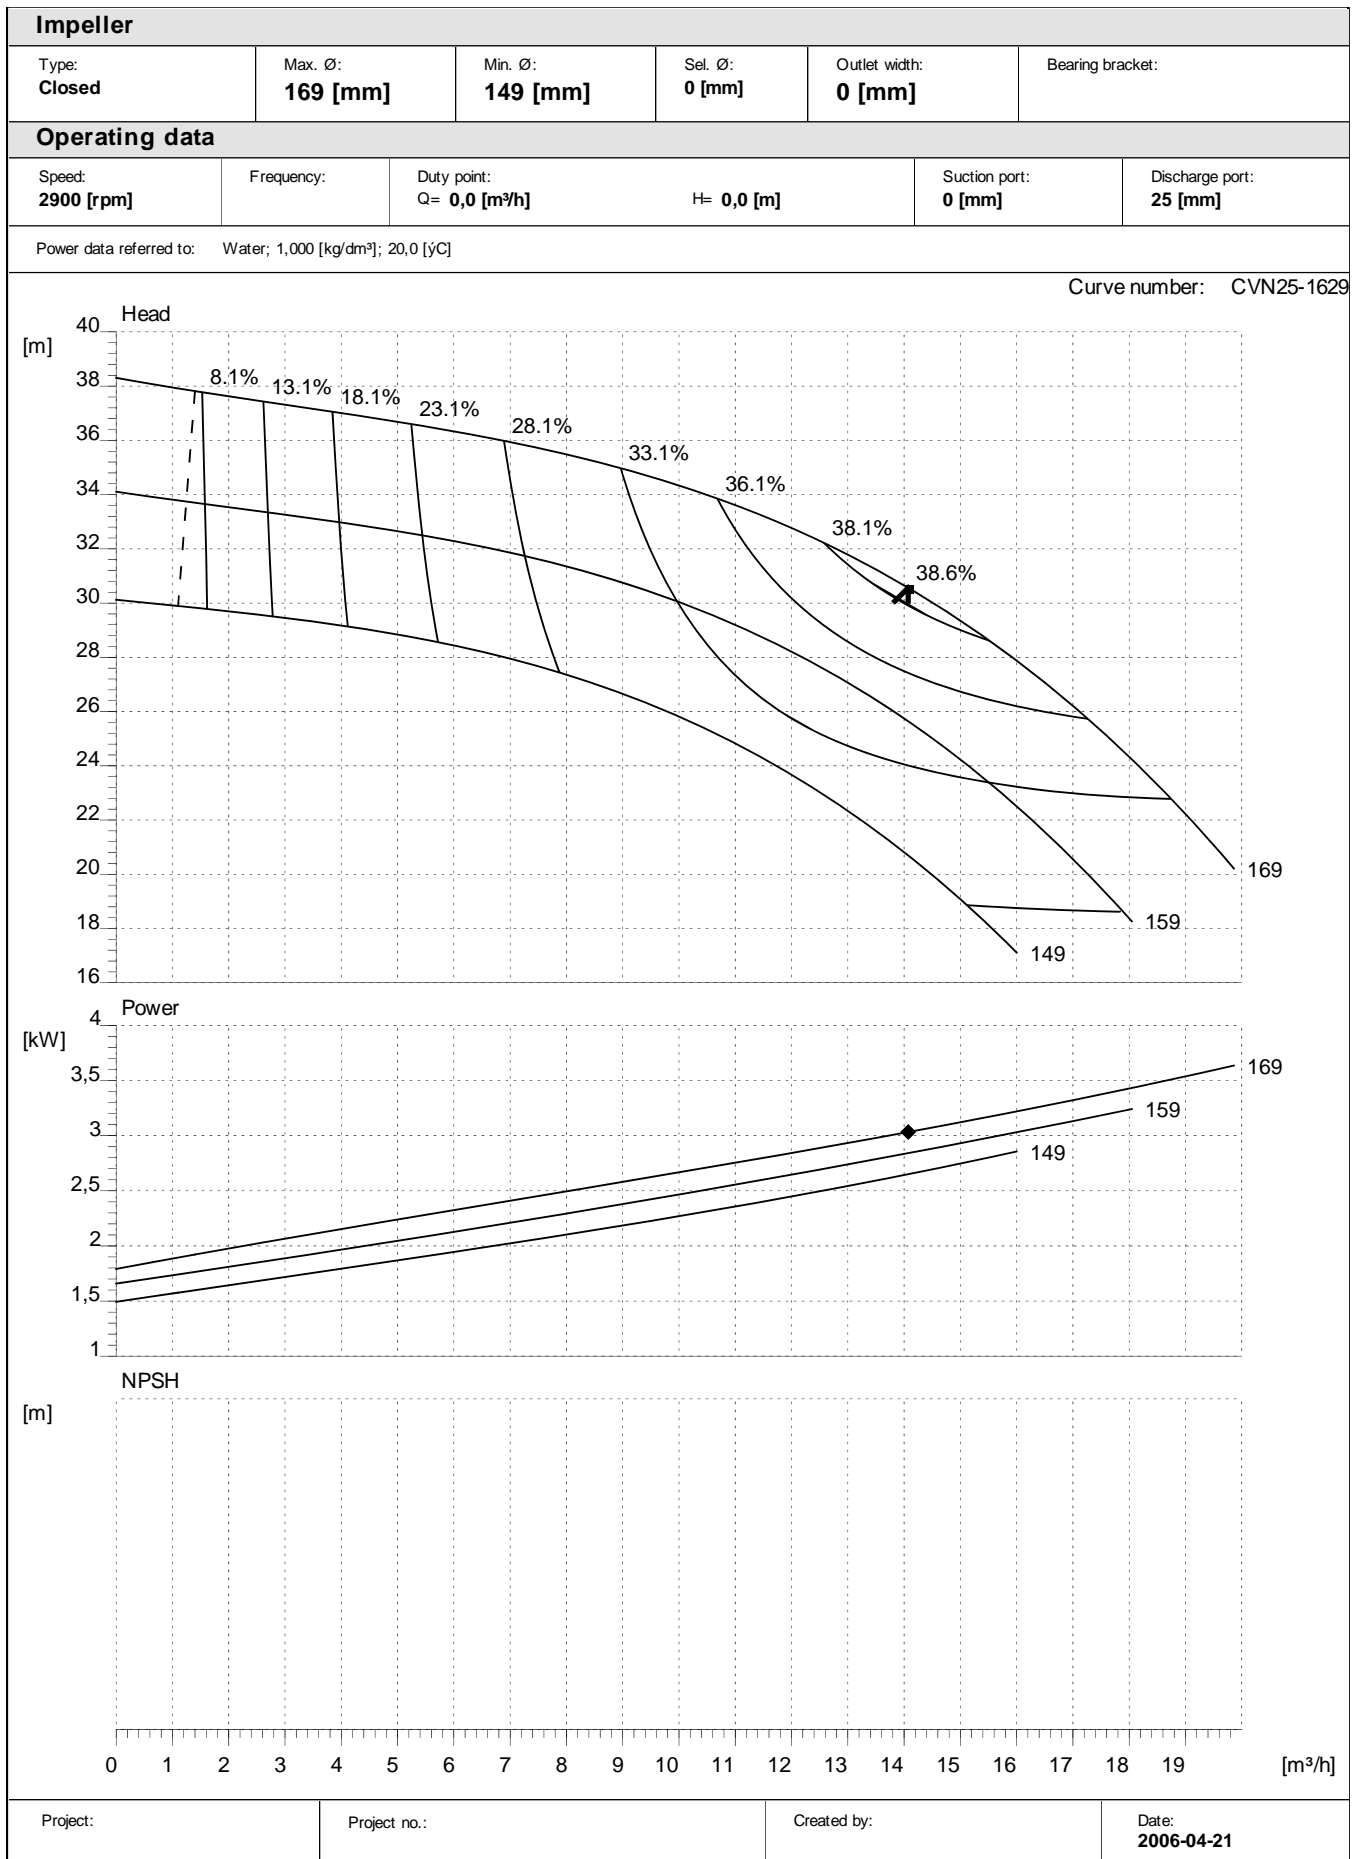

Performance curves:

CVN 25-13

Performance curves:

CVN 25-13

Performance curves:

CVN 25-16

Performance curves:

CVN 25-16

Created by:

Date:
2006-04-21

Performance curves:

CVN 32-16

Performance curves:

CVN 40-13

Performance curves:

CVN 40-13

CVN 40-16

Performance curves:

CVN 40-20

Performance curves:

CVN 40-20

Project:

Project no.:

Created by:

CVN 50-20

Performance curves:

CVN 65-13

Performance curves:

CVN 65-13

Performance curves:

CVN 80-20