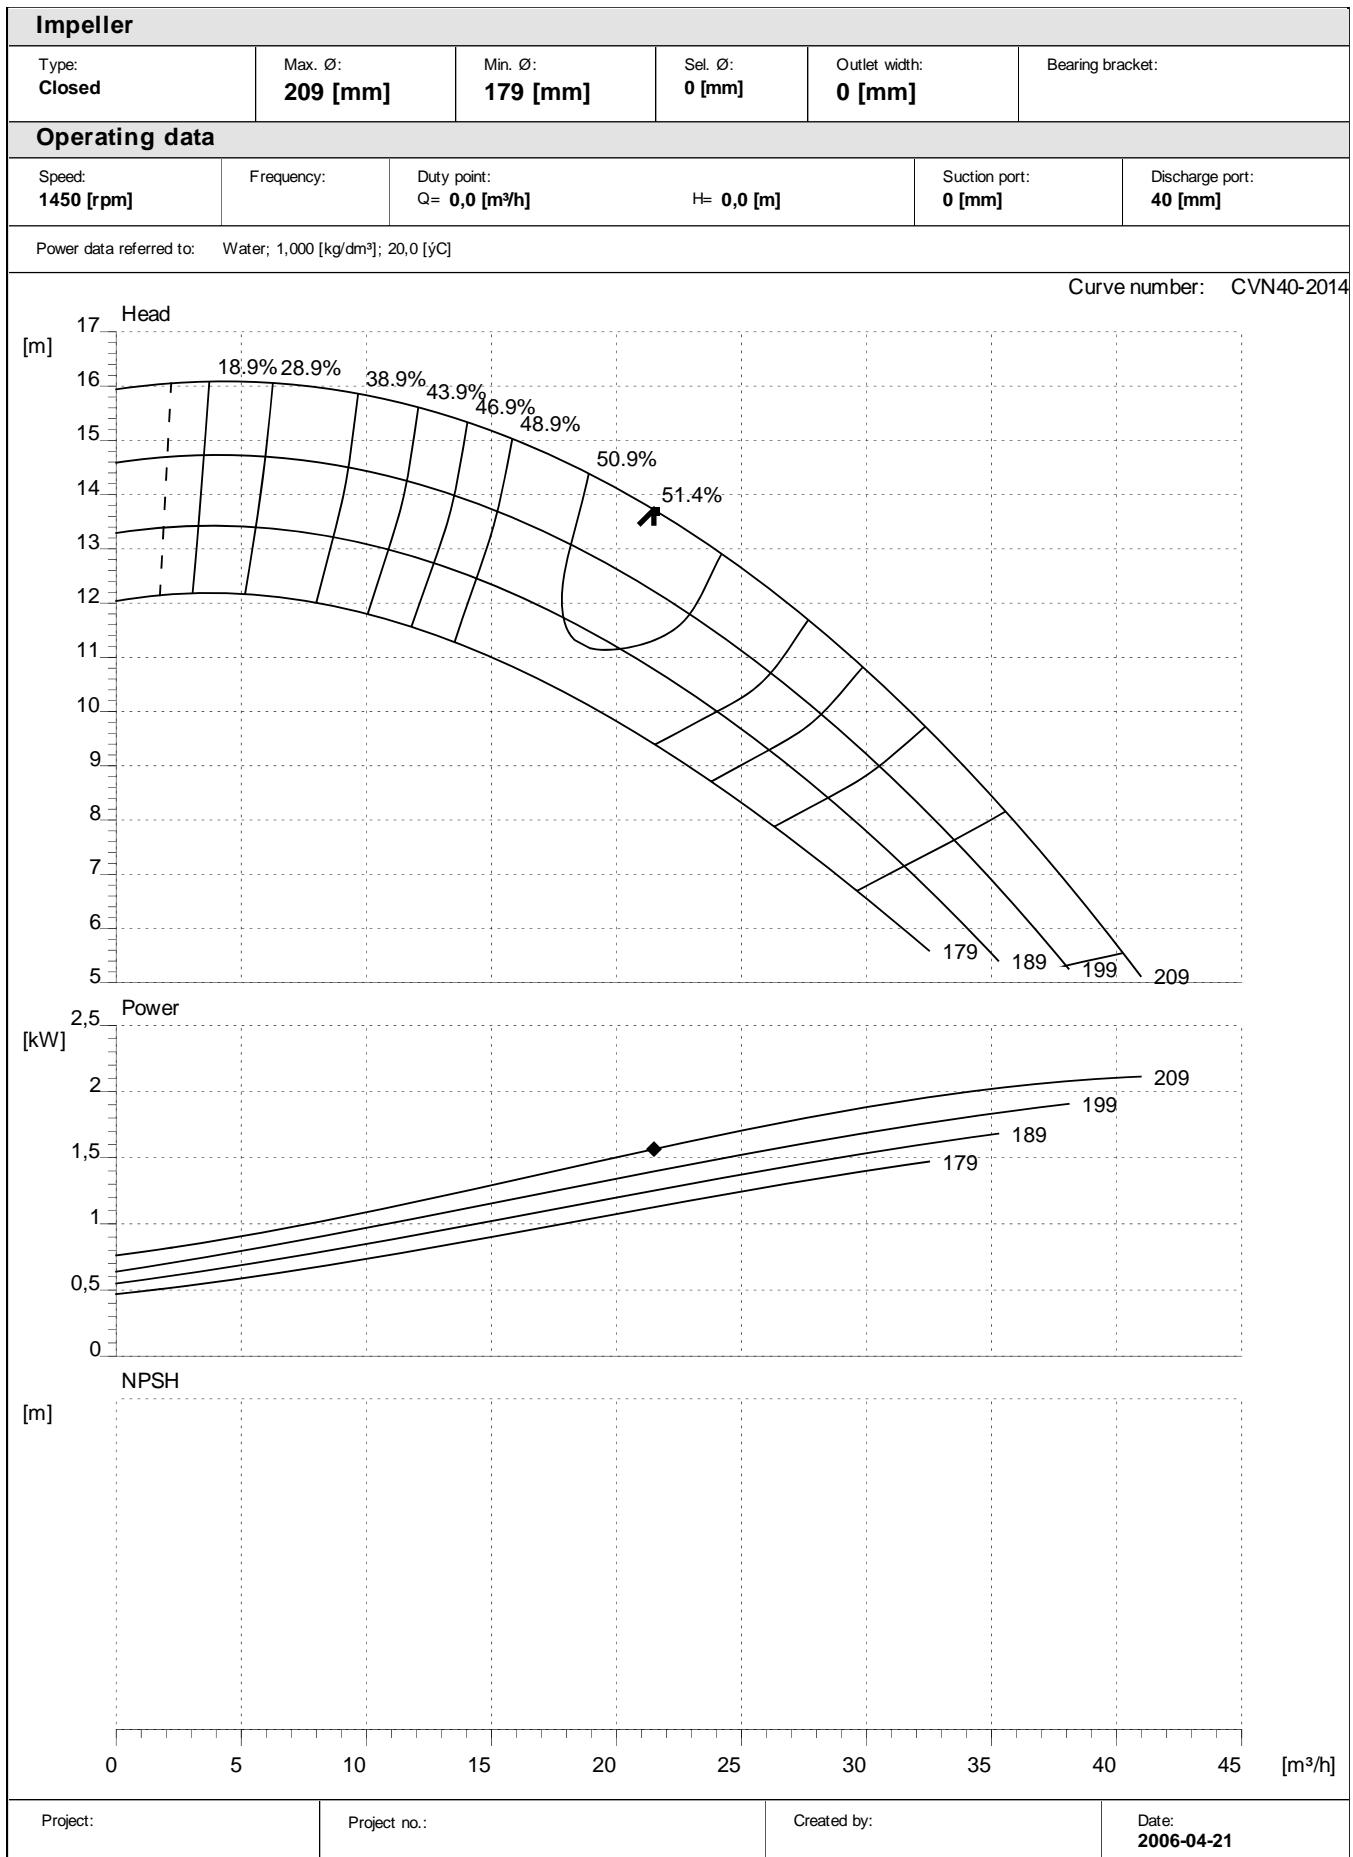

Created by:

Date:
2006-04-21

Performance curves:

CVN 32-16

Performance curves:

CVN 40-13

Performance curves:

CVN 40-13

Project:

Project no.:

Created by:

Date:
2006-04-21

Performance curves:

CVN 40-16

Project:	Project no.:	Created by:	Date: 2006-04-21
----------	--------------	-------------	----------------------------

Performance curves:

CVN 40-16

Performance curves:

CVN 40-20

Performance curves:

CVN 40-20

Project:

Project no.:

Created by:

CVN 50-20

Performance curves:

CVN 65-13

Performance curves:

CVN 65-13

Performance curves:

CVN 80-20