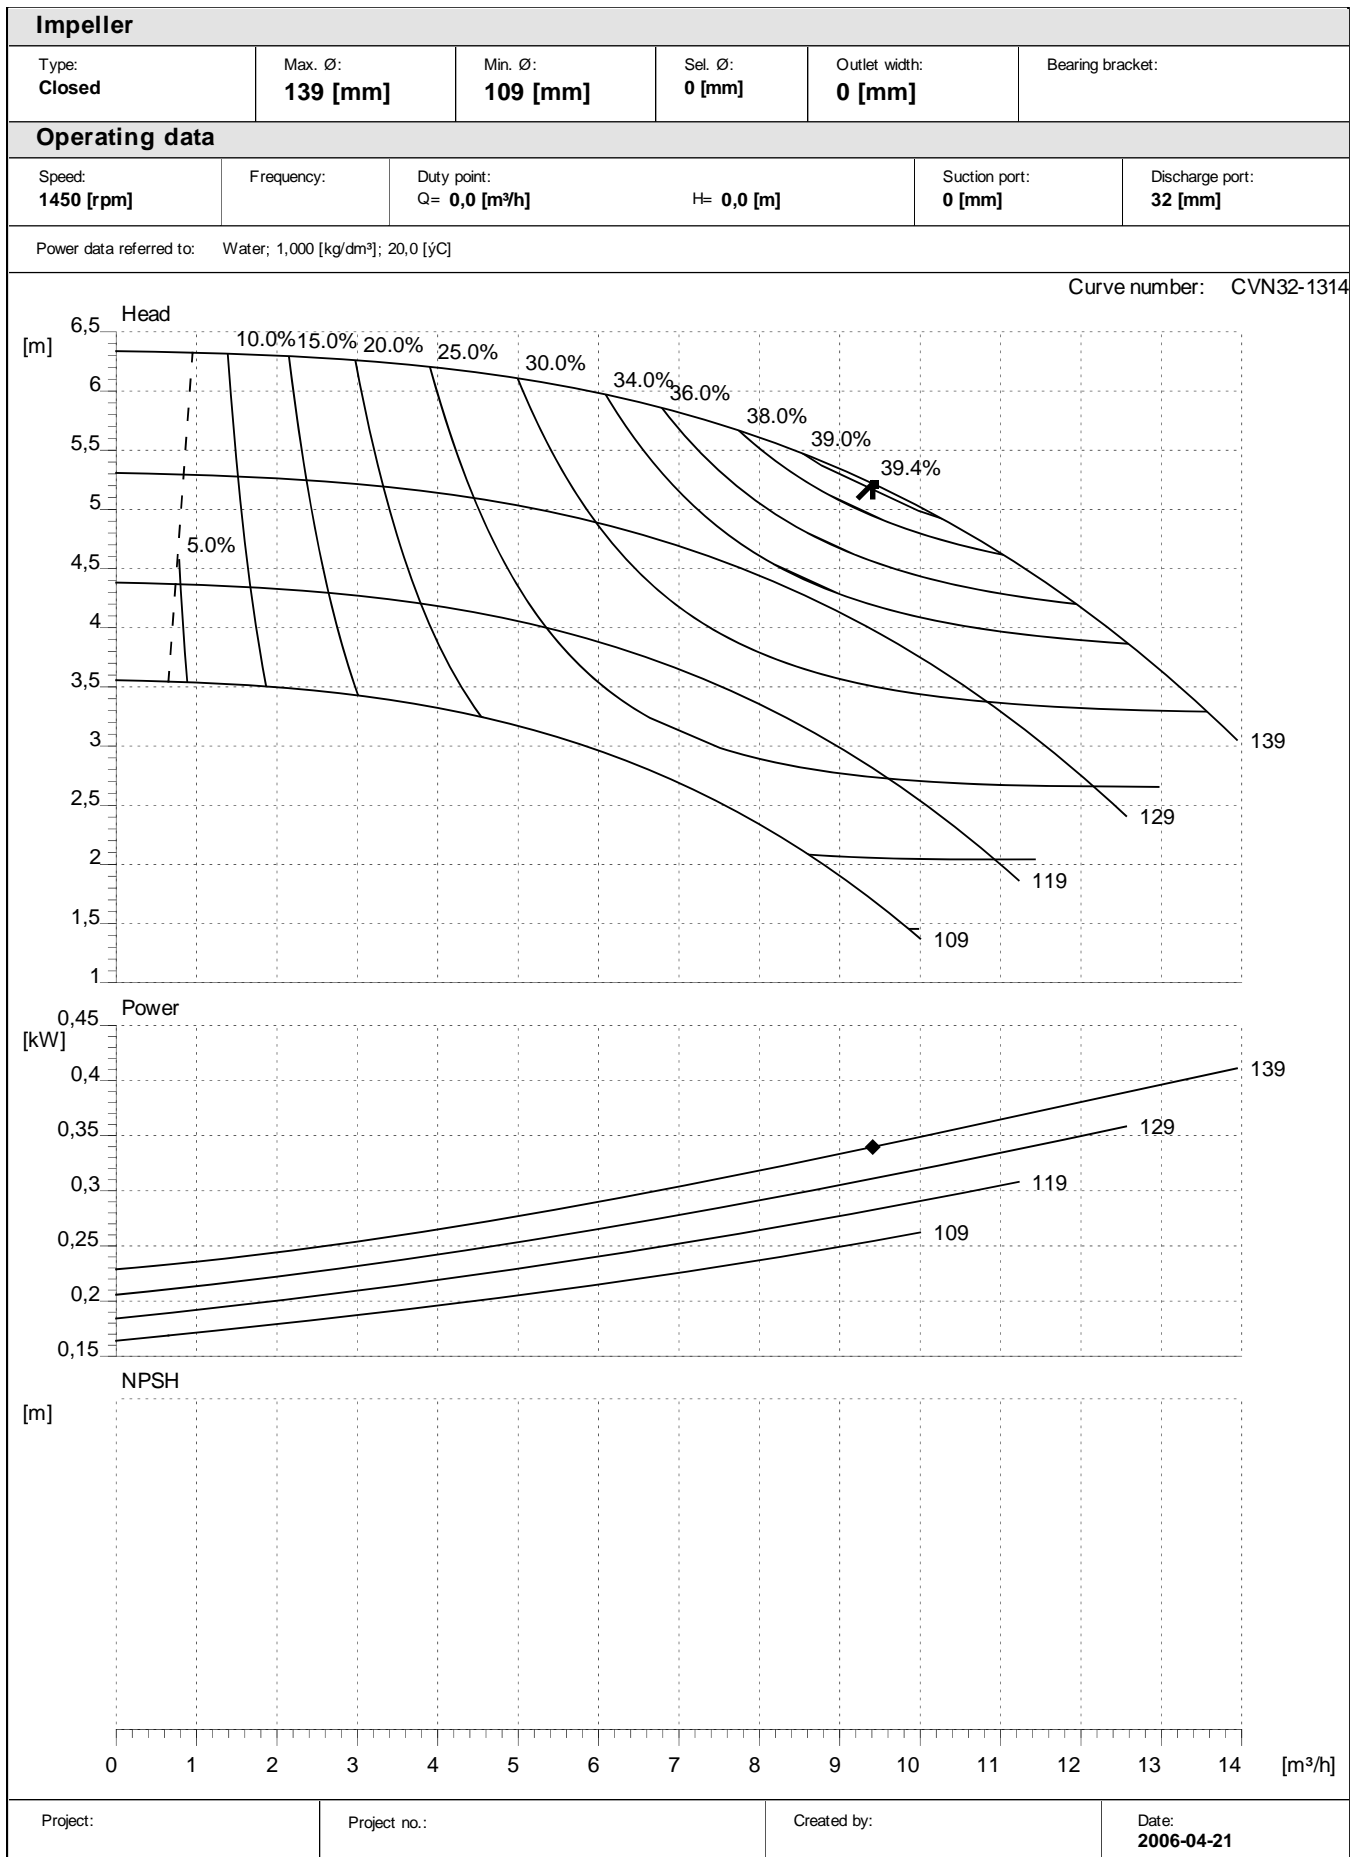

Performance curves:

CVN 32-13