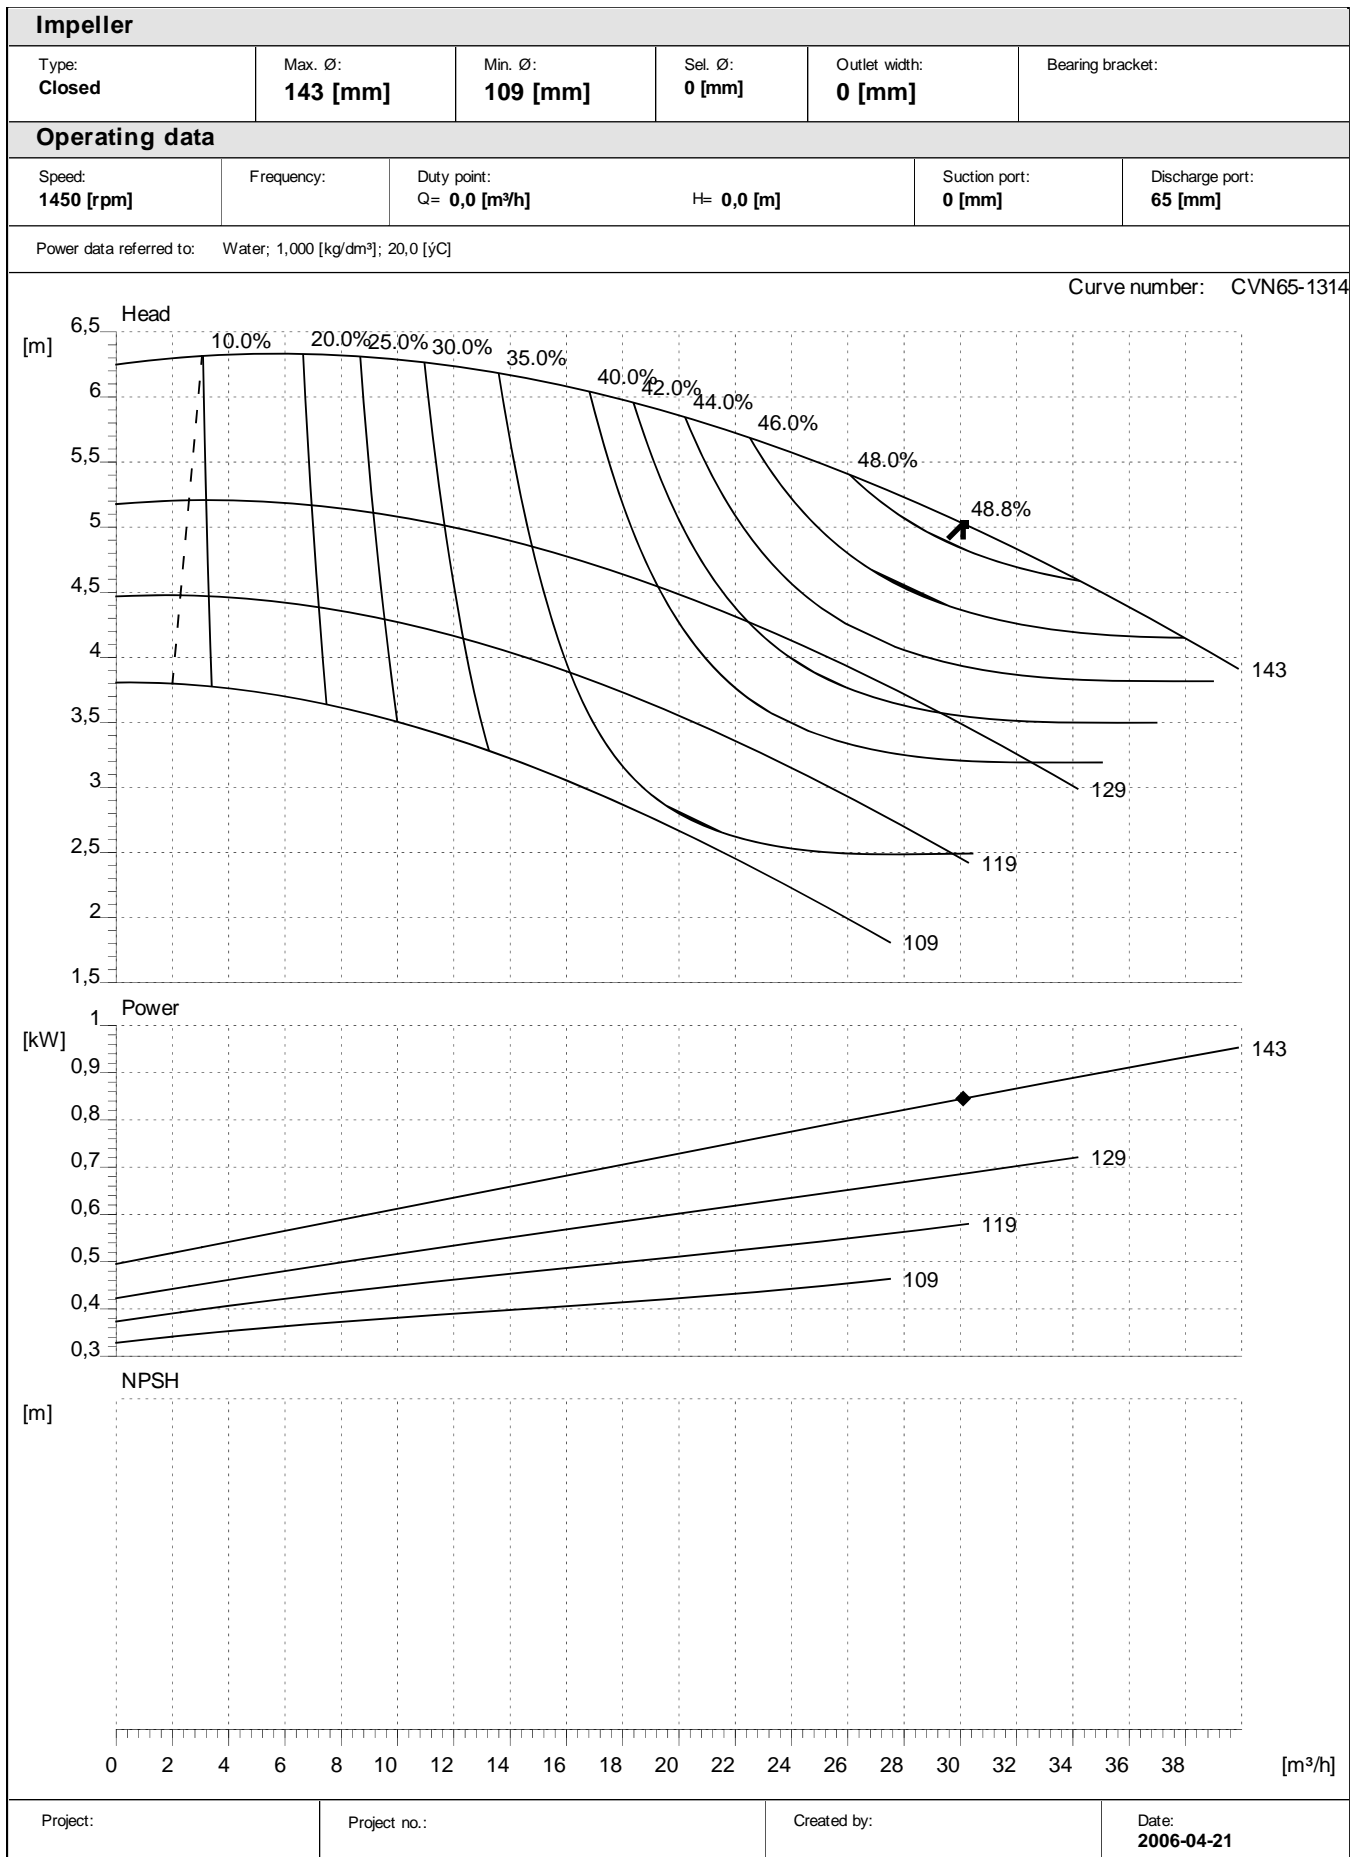

Performance curves:

CVN 25-13

Performance curves:

CVN 25-13

Performance curves:

CVN 25-16

Performance curves:

CVN 25-16

CVN 40-16

Performance curves:

CVN 40-20

Performance curves:

CVN 40-20

Project:

Project no.:

Created by:

CVN 50-13

Performance curves:

CVN 50-16

Performance curves:

CVN 50-16

Performance curves:

CVN 50-20

Performance curves:

CVN 50-20

Performance curves:

CVN 65-13

Performance curves:

CVN 65-13

Performance curves:

CVN 80-20