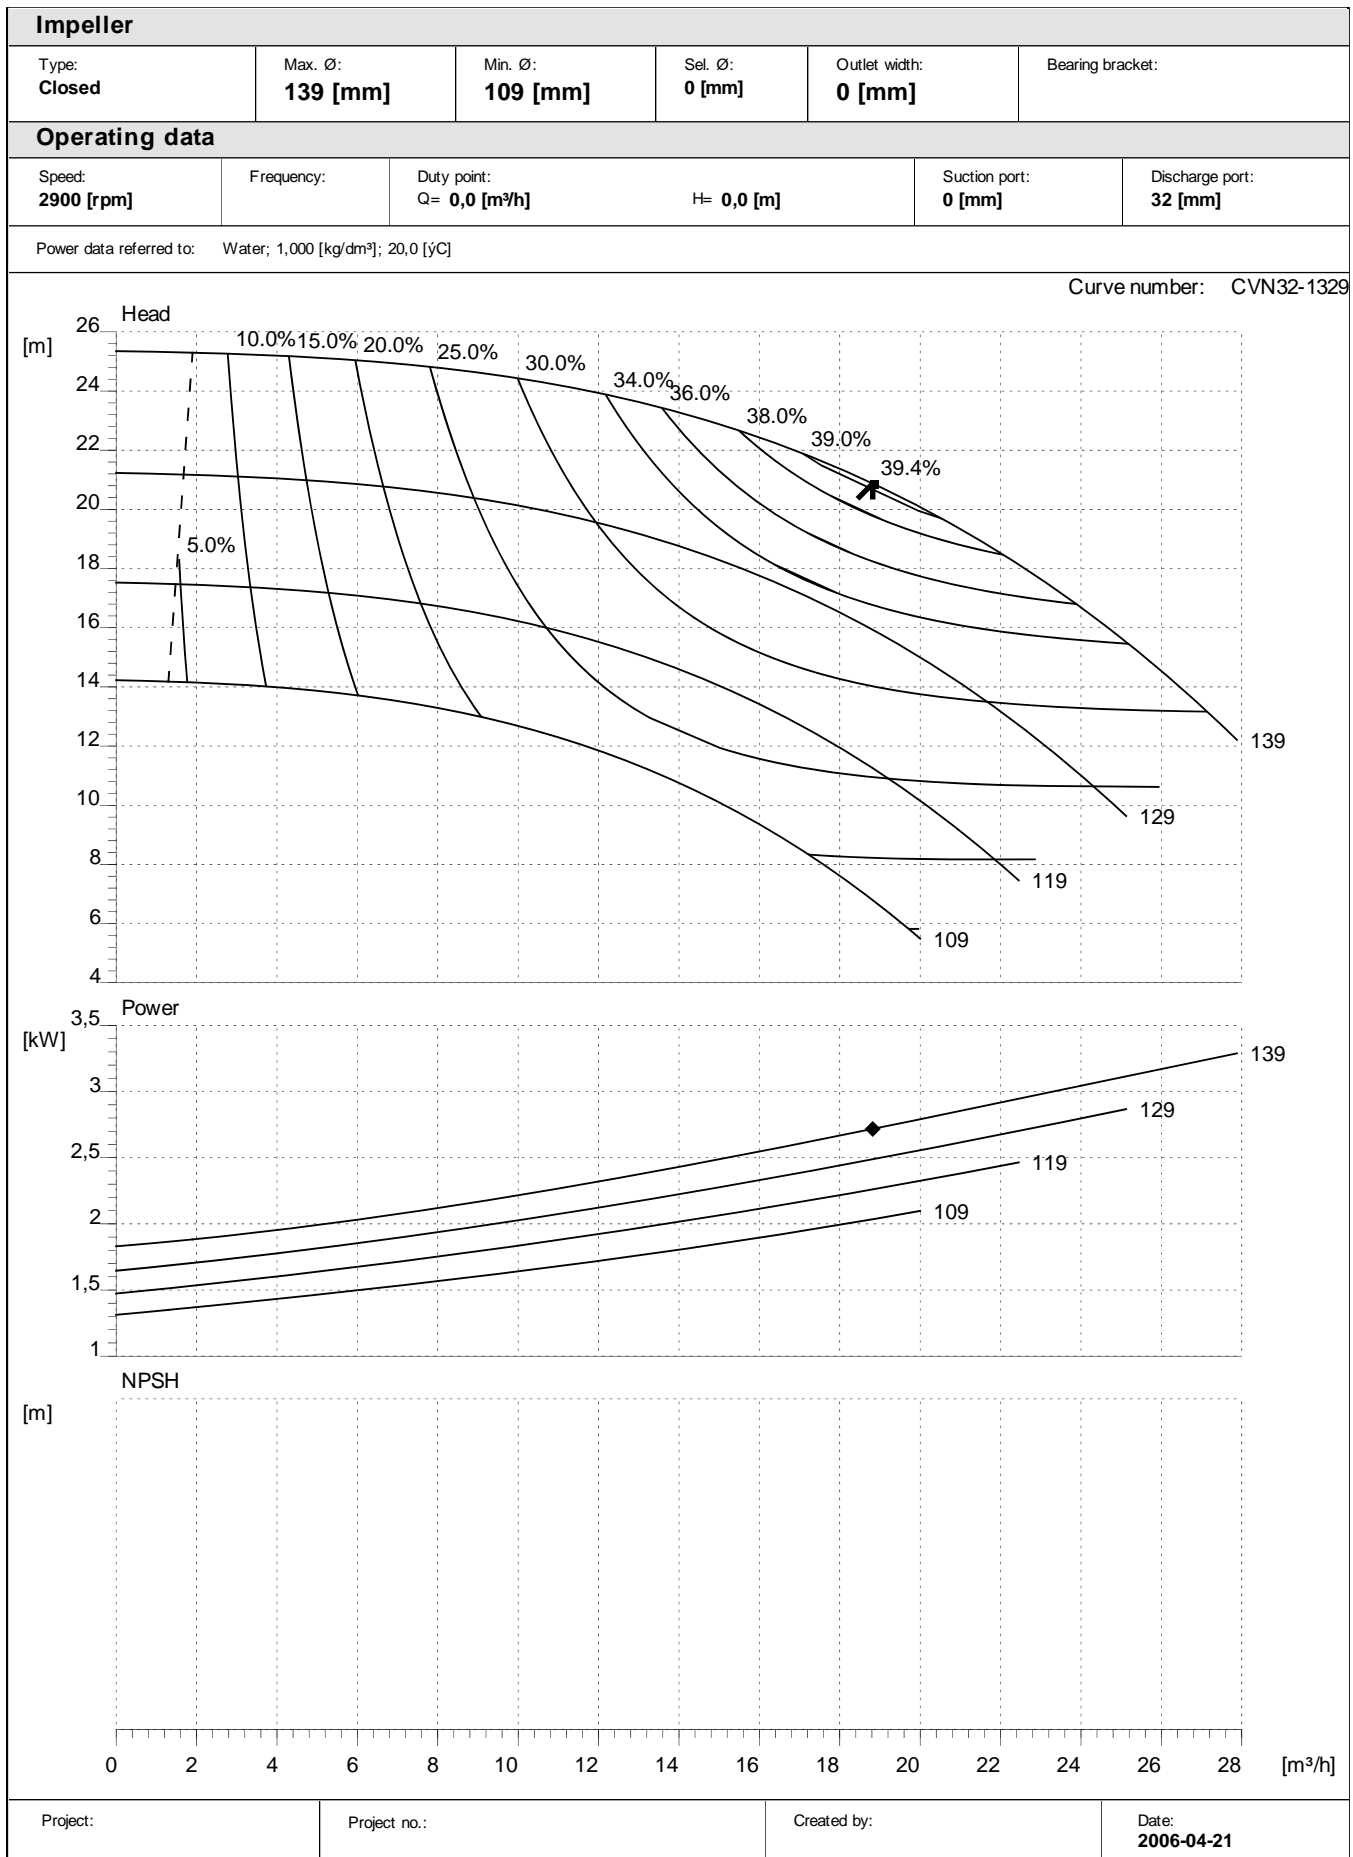

Performance curves:

CVN 32-13